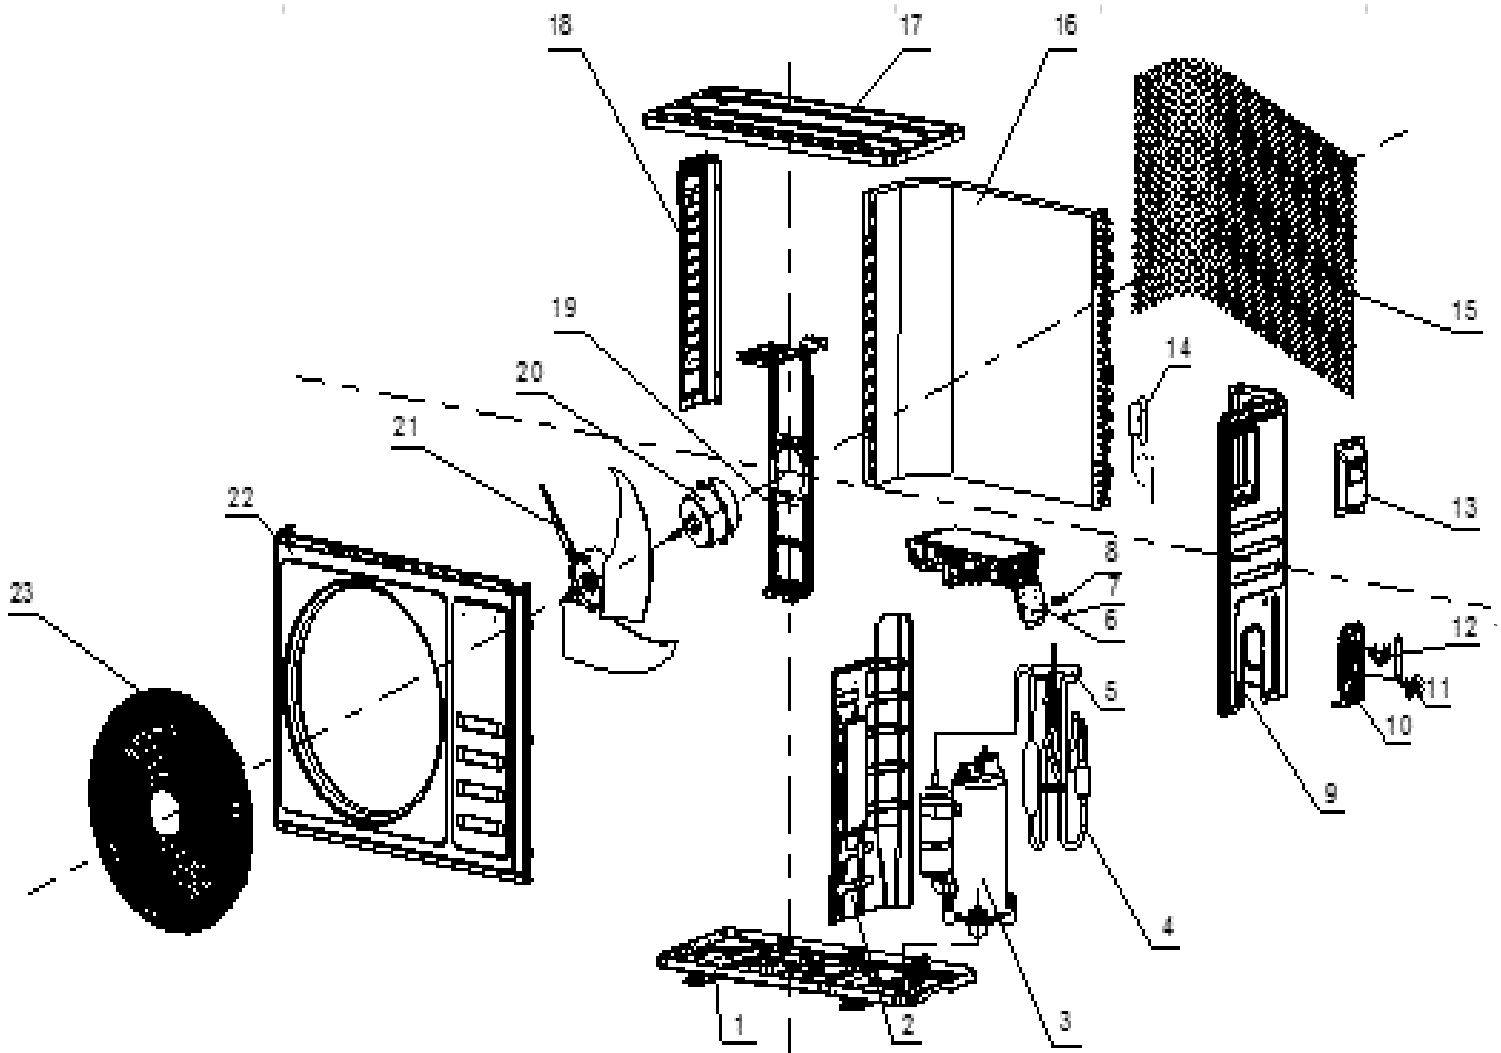

Exploded View - MKTH2423C-16

Exploded View - MKTH2423C-16

No.	Part No.	Part Name	Qty	Remark
1	41202-000402	Base	1	
2	41208-001234	Partition plate	1	
3	92014-000589	Compressor and accessories	1	
4	92007-006990	4-way valve assembly	1	
5	92008-000244	4-way valve	1	
6	31201-003040	Outdoor PCB assembly	1	
7	42001-000036	Cable clamp	1	
8	11304-100117	Terminal	1	
9	41205-001030	Right plate	1	
10	41204-000018	Valve supporter	1	
11	92007-001066	Three-way valve	1	
12	92008-000258	Two-way valve	1	
13	41201-000106	Electrical box cover	1	
14	92007-007567	Capillary assembly	1	
15	42011-000168	Grille	1	
16	92011-005129	Condenser	1	
17	41207-000752	Top cover	1	
18	41205-000130	Left Plate	1	
19	41203-000960	Outdoor motor supporter	1	
20	22001-000493	Outdoor motor	1	
21	42004-000104	Propeller fan	1	
22	41206-000057	Front plate	1	
23	42011-000040	Fan guard	1	
24	10104-100136	Outdoor Temp. sensor assembly	1	
25	A2005-000532	Base carton	1	Not shown in explosion view
26	A1201-026038	Cabinet carton	1	
27	A1202-000037	Base foaming	1	
28	41213-000031	Cover foaming	1	