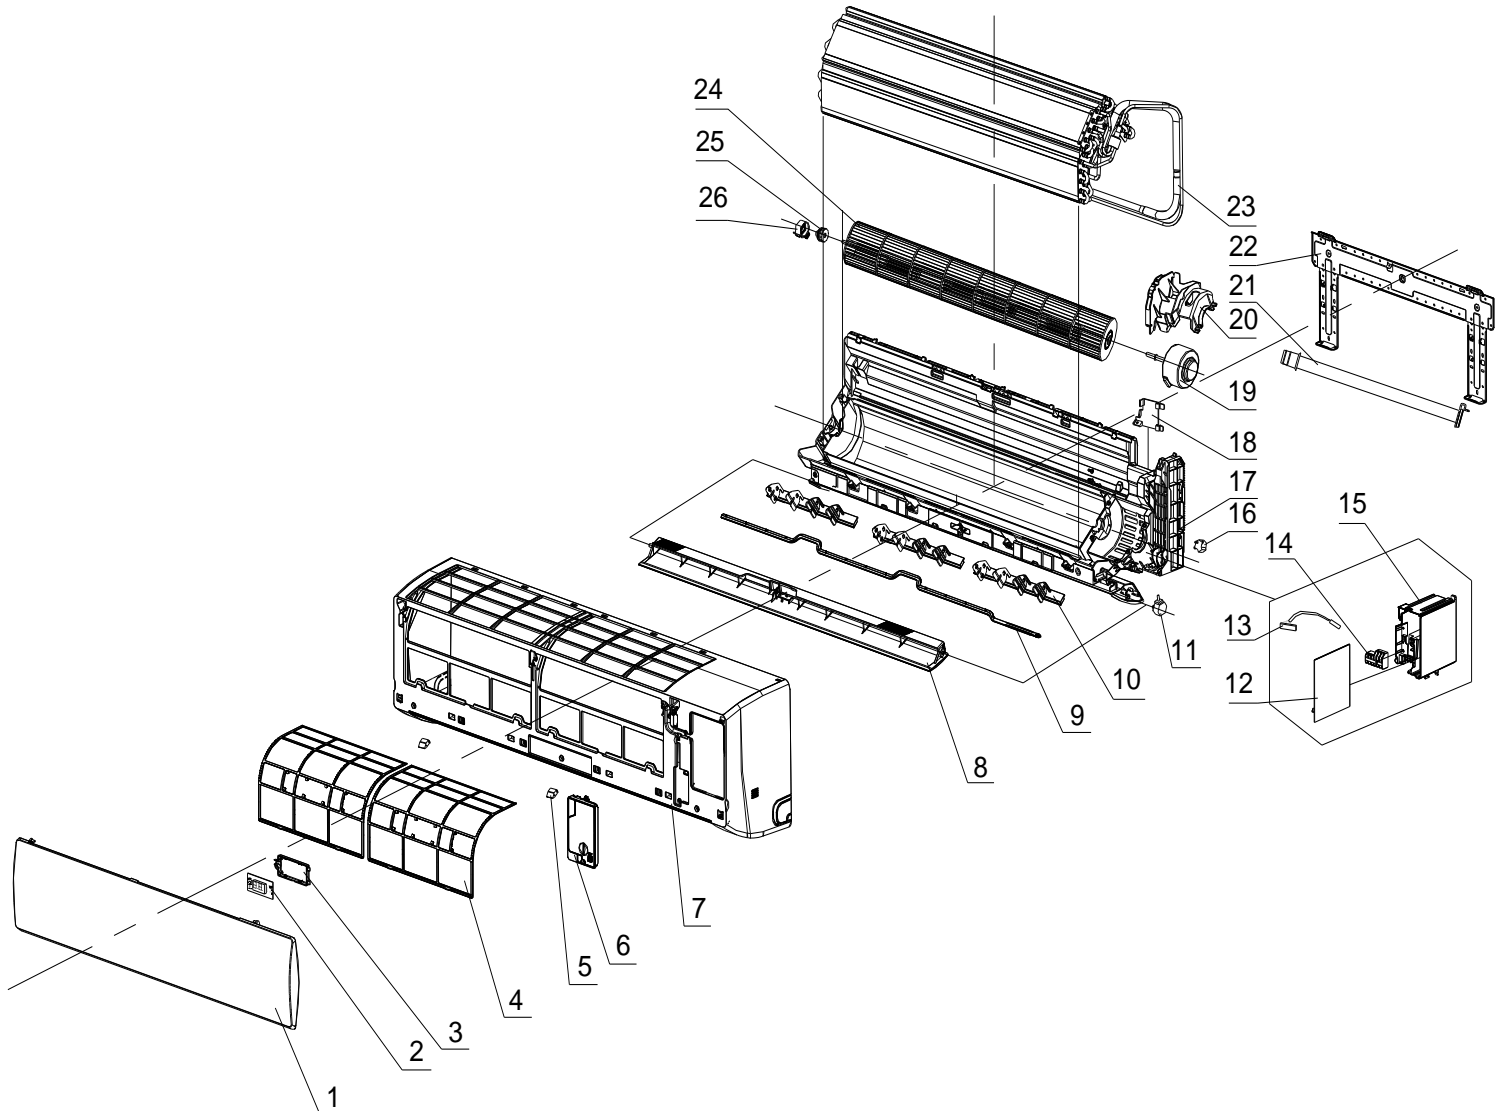

### Exploded View - MKTC2423E-16

**Exploded View - MKTC2423E-16**

<b>No.</b>	<b>Part No.</b>	<b>Part Name</b>	<b>Qty</b>	<b>Remark</b>
1	41106-002202	Front Panel	1	
2	31102-000084	Display PCB	1	
3	42003-000001	Display PCB Box	1	
4	42008-000069	Air Filter	1	
5	41108-000066	Screw Cover	2	
6	41211-000079	Electrical Box Cover	1	
7	41106-002351	Face Frame	1	
8	41103-000484	Vane	1	
9	41507-000076	Vertical Vane Connector	1	
10	41101-000042	Vertical Vane Assembly	3	
11	22001-000321	Vane Motor	1	
12	31101-002308	Main PCB	1	
13	10104-100014	Indoor Sensor Assembly	1	
14	11304-100063	Terminal	1	
15	41105-000427	Electrical Box	1	
16	22001-000640	Step Motor	1	
17	41102-000669	Base	1	
18	41101-000224	In And Out Pipe Fixer	1	
19	22001-000240	Indoor Motor	1	
20	42003-000045	Indoor Motor Cover	1	
21	42009-000011	Drainage Hose	1	
22	41109-000019	Installation Plate	1	
23	92011-011218	Evaporator	1	
24	42004-000002	Cross Fan	1	
25	42007-000009	Bearing Mount	1	
26	41101-000251	Bearing Mount holder	1	
27	22013-004955	Remote Controller	1	
28	42001-000012	Remote Controller Supporter	1	Not shown in Explosion view
29	A1101-024077	Indoor Carton	1	
30	A2006-000070	Left Foaming	1	
31	A2006-000068	Right Foaming	1	