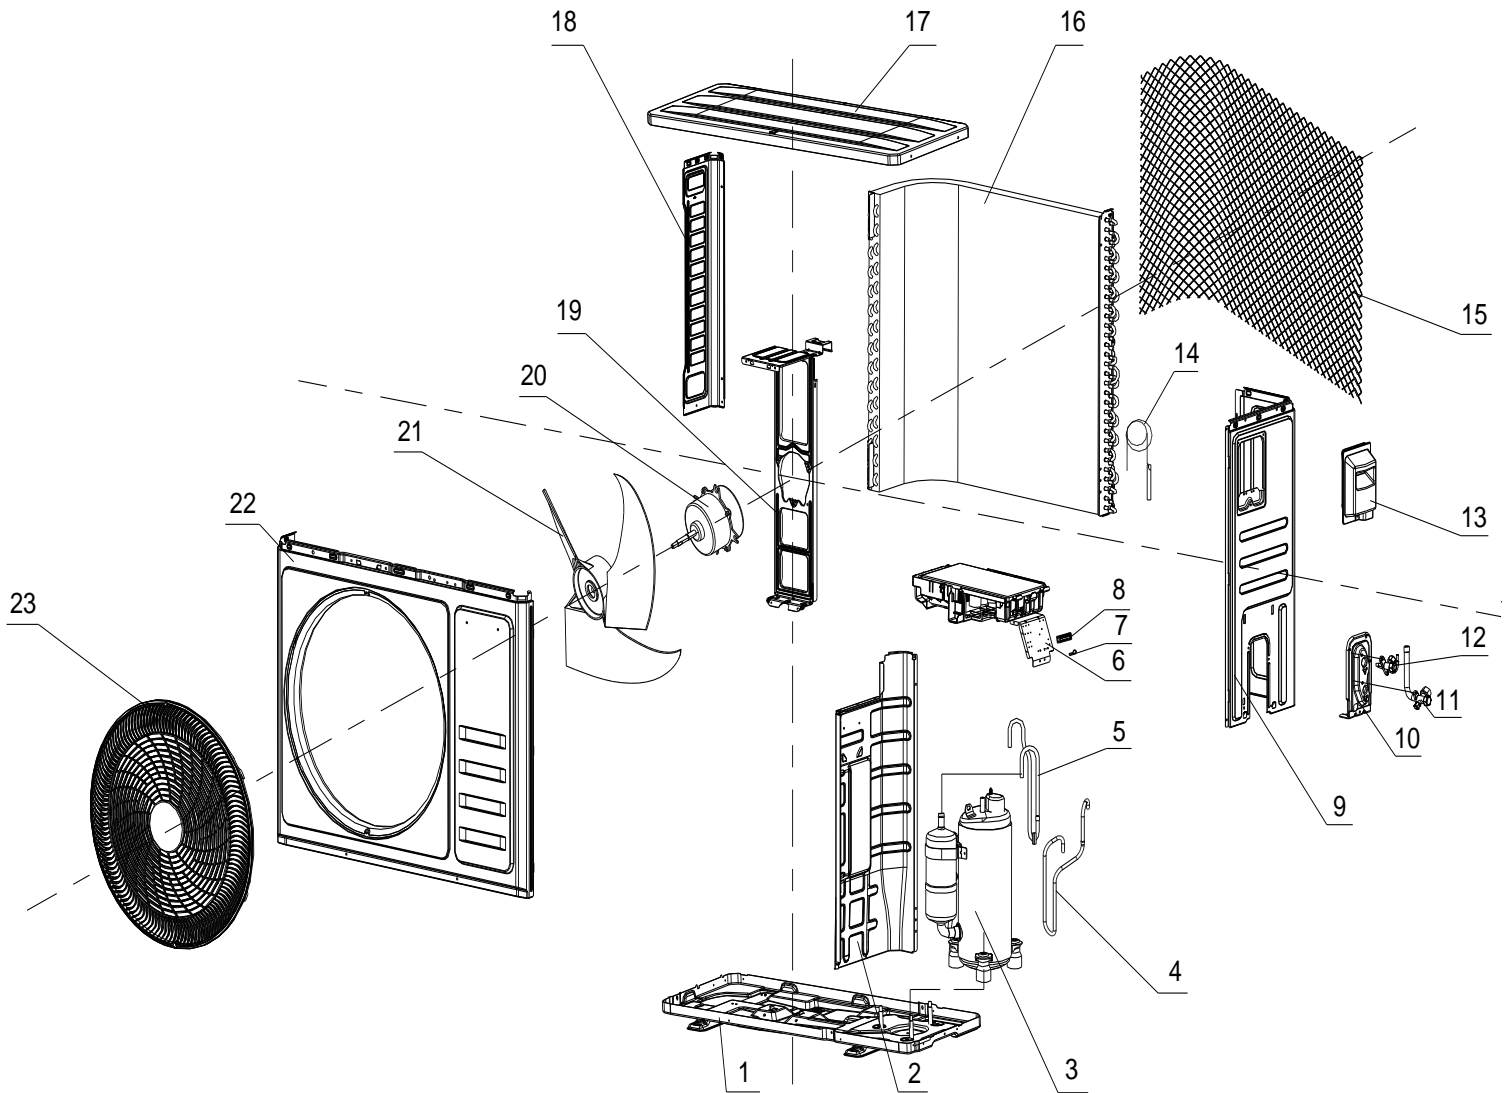

### Exploded View - MKTC2423C-16

### Exploded View - MKTC2423C-16

No.	Part No.	Part Name	Qty	Remark
1	41202-000364	Base	1	
2	41208-001211	Partition plate	1	
3	92014-000589	Compressor and accessories	1	
4	92007-018394	Suction pipe	1	
5	92007-018393	Discharge pipe	1	
6	31201-003045	Outdoor PCB Assembly	1	
7	42001-000036	Cable clamp	1	
8	11304-100117	Terminal	1	
9	41205-000644	Right plate	1	
10	41204-000018	Valve supporter	1	
11	92007-001066	Three-way valve	1	
12	92008-000258	Two-way valve	1	
13	41201-000106	Eelectronic Box Cover	1	
14	92007-017737	Capillary assembly	1	
15	42011-000169	Grille	1	
16	92011-008548	Condenser	1	
17	41207-000033	Top cover	1	
18	41205-000130	Left plate	1	
19	41203-000960	Outdoor motor supporter	1	
20	22001-000493	Outdoor motor	1	
21	42004-000104	Propeller fan	1	
22	41206-000057	Front plate	1	
23	42011-000040	Fan guard	1	
24	10104-100056	Outdoor Temp. sensor	1	
25	A2005-000532	Base carton	1	Not shown in explosion view
26	A1201-026034	Cabinet carton	1	
27	A1202-000037	Base foaming	1	
28	41213-000031	Cover foaming	1	