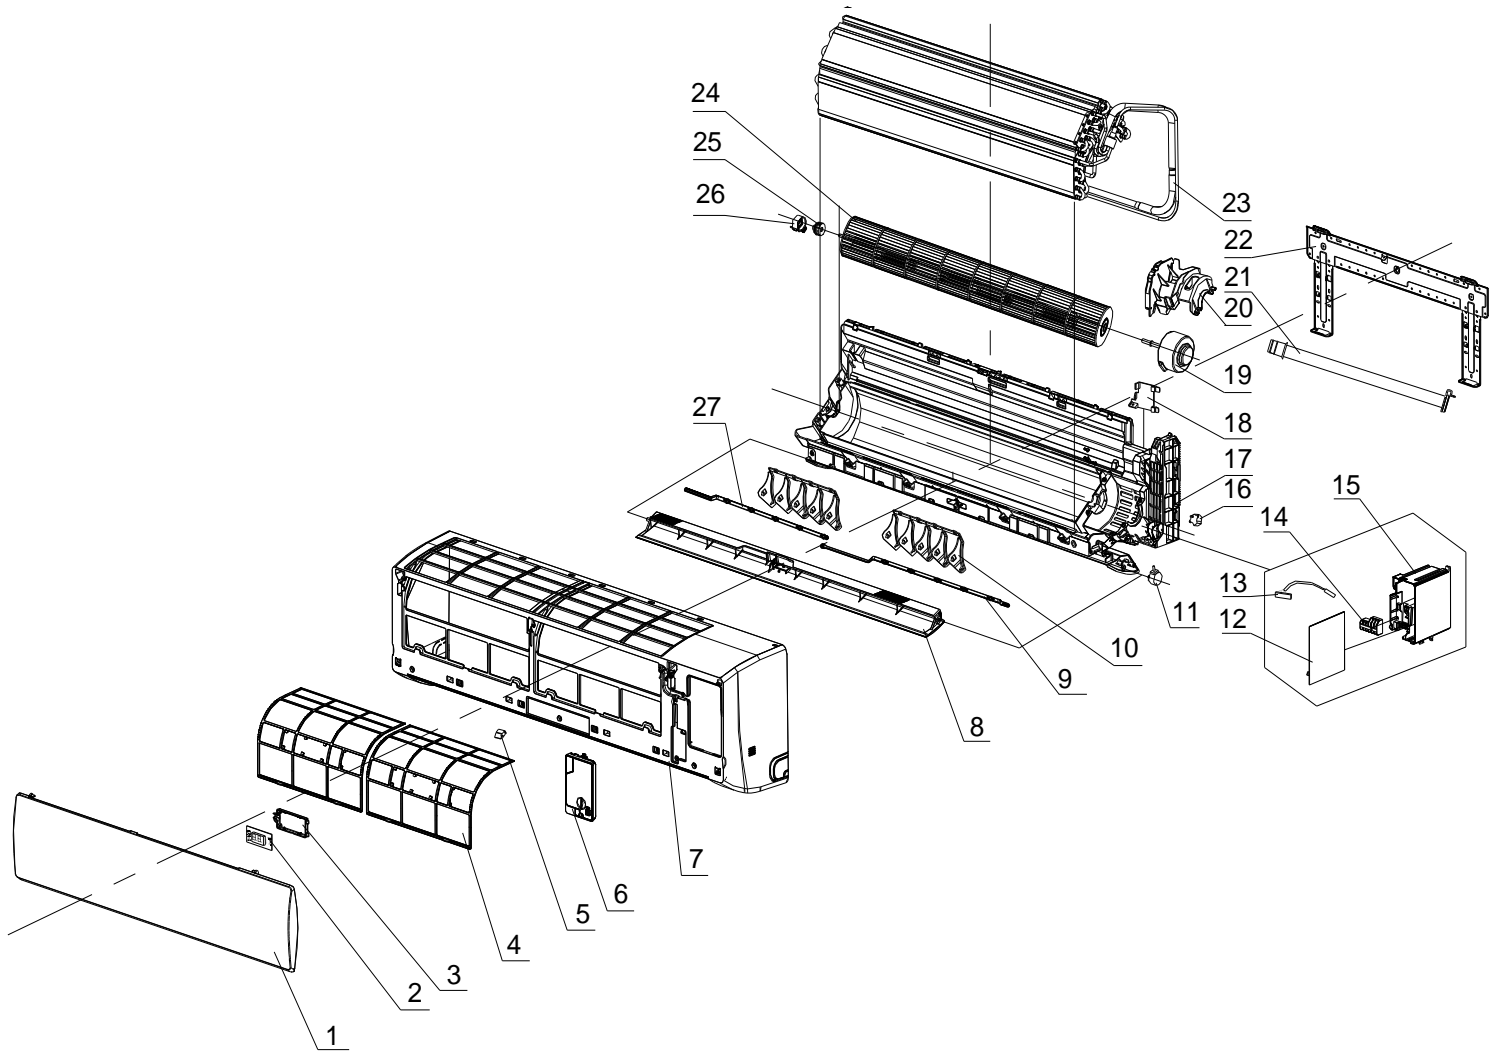

Exploded View - MKTC1213E-16

Exploded View - MKTC1213E-16

No.	Part No.	Part Name	Qty	Remark
1	41106-002199	Front Panel	1	
2	31102-000084	Display PCB	1	
3	42003-000001	Display PCB Box	1	
4	42008-000049	Air Filter	2	
5	41108-000066	Screw Cover	1	
6	41211-000077	Electrical Box Cover	1	
7	41106-002371	Face Frame	1	
8	41103-000101	Vane	1	
9	41101-000122	Right Vertical Vane Supporter	1	
10	41101-000033	Vertical Vane Assembly	2	
11	22001-000313	Vane Motor	1	
12	31101-002215	Main PCB	1	
13	10104-100014	Indoor Sensor Assembly	1	
14	11304-100063	Terminal	1	
15	41105-000427	Electrical Box	1	
16	22001-000318	Step Motor	1	
17	41199-004949	Base	1	
18	41101-000242	In And Out Pipe Fixer	1	
19	22001-000238	Indoor Motor	1	
20	42009-000011	Drainage Hose	1	
21	42003-000060	Indoor Motor Cover	1	
22	41109-000042	Installation Plate	1	
23	92011-011957	Evaporator	1	
24	42004-000039	Cross Fan	1	
25	42007-000009	Bearing Mount	1	
26	41101-000251	Bearing Mount Holder	1	
27	41101-000115	Vertical Vane Connector	1	
28	22013-004955	Remote Controller	1	Not shown in Explosion view
29	42001-000012	Remote Controller supporter	1	
30	A1101-024074	Indoor Carton	1	
31	A2006-000052	Left Foaming	1	
32	A2006-000032	Right Foaming	1	