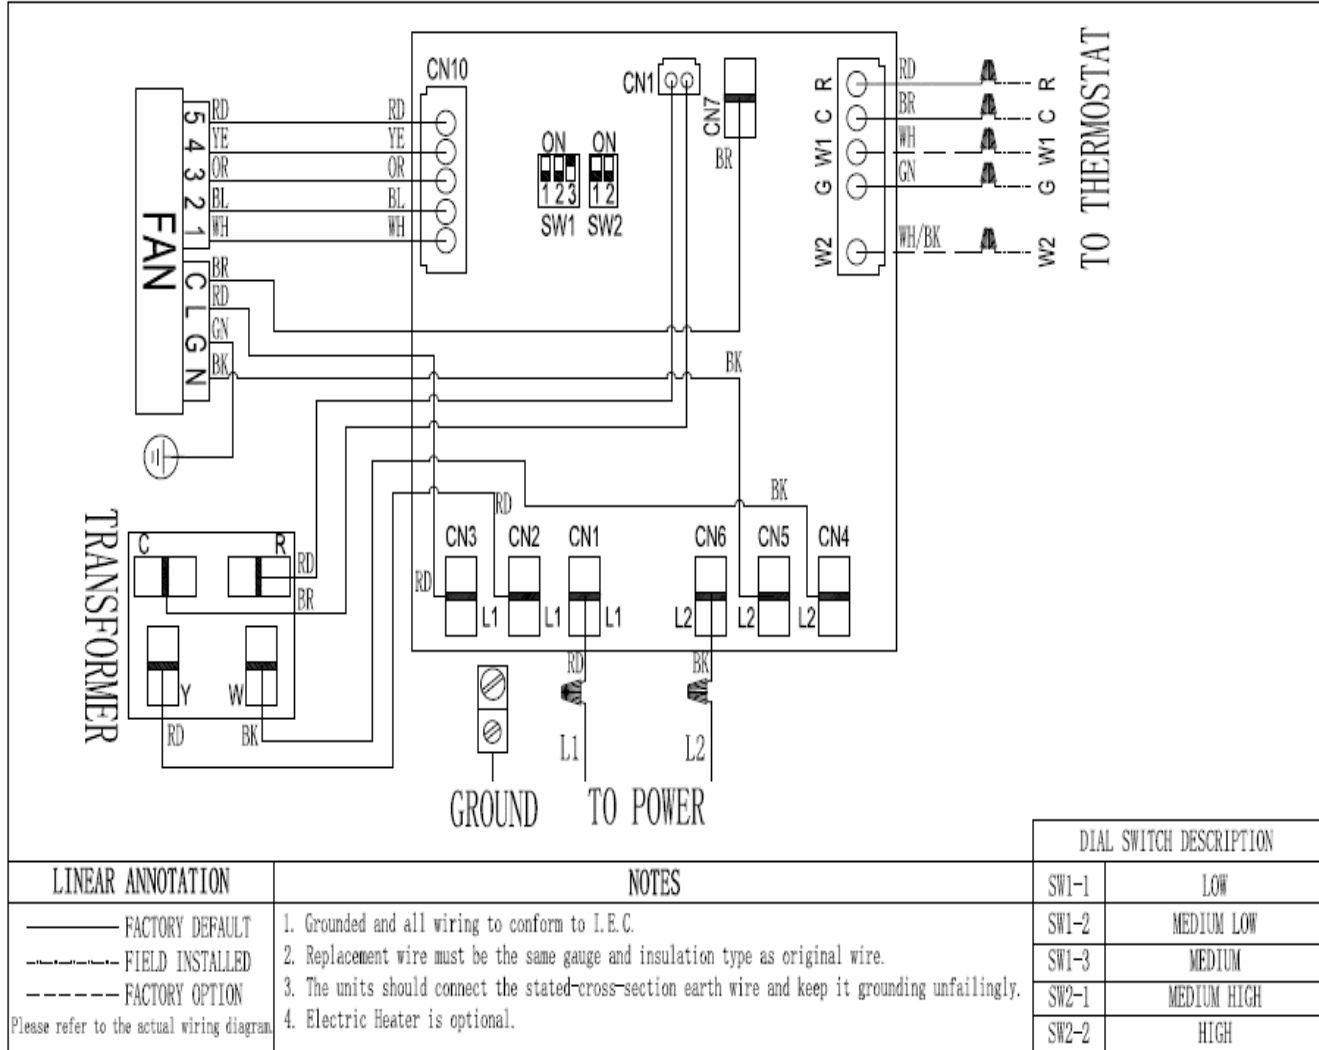

Exploded View - FAHC24HA15

Exploded View - FAHC24HA15

Exploded View - FAHC24HA15

No.	Part No.	Part Name	Qty	Remark
1	91044875	Electric control cover cotton sticking assembly	1	
2	91044876	Upper side panel cotton sticking assembly	1	
3	91044877	Sealing plate cotton sticking assembly	1	
4	91044878	Lower reinforcement plate	1	
5	91044879	Lower side panel cotton sticking assembly	1	
6	91041237	Transformer	1	
7	91034032	PCB	1	
8	91043061	Brass binding post	1	
9	91043691	Electric heater sealing plate	1	
10	91044868	Motor fixing beam assembly	3	
11	91047069	Fan motor	1	
12	91044870	Limit plate	1	
13	91044869	Drain pan support plate	1	
14	91044865	Rear side panel of air duct	1	
15	91044880	Electric control mounting plate	1	
16	91044866	Volute fixing plate cotton sticking assembly	1	
17	91044867	Air duct panel	1	
18	91038109	Wind wheel volute	1	
19	91044429	Evaporator	1	
20	91043692	Motor clamp	1	
21	91044871	Evaporator left connecting plate	1	
22	91044873	Filter rail	2	
23	91044874	Drain pan fixing block	2	
24	91044421	Plastic drain pan cotton sticking assembly	1	
25	91044881	Rear mounting plate	2	
26	91044872	Evaporator right connecting plate	1	
27	91044864	Base pan cotton sticking assembly	1	
28	91044759	Evaporator shunt pipe assembly	1	
29	91044758	Evaporator gas collector pipe assembly	1	