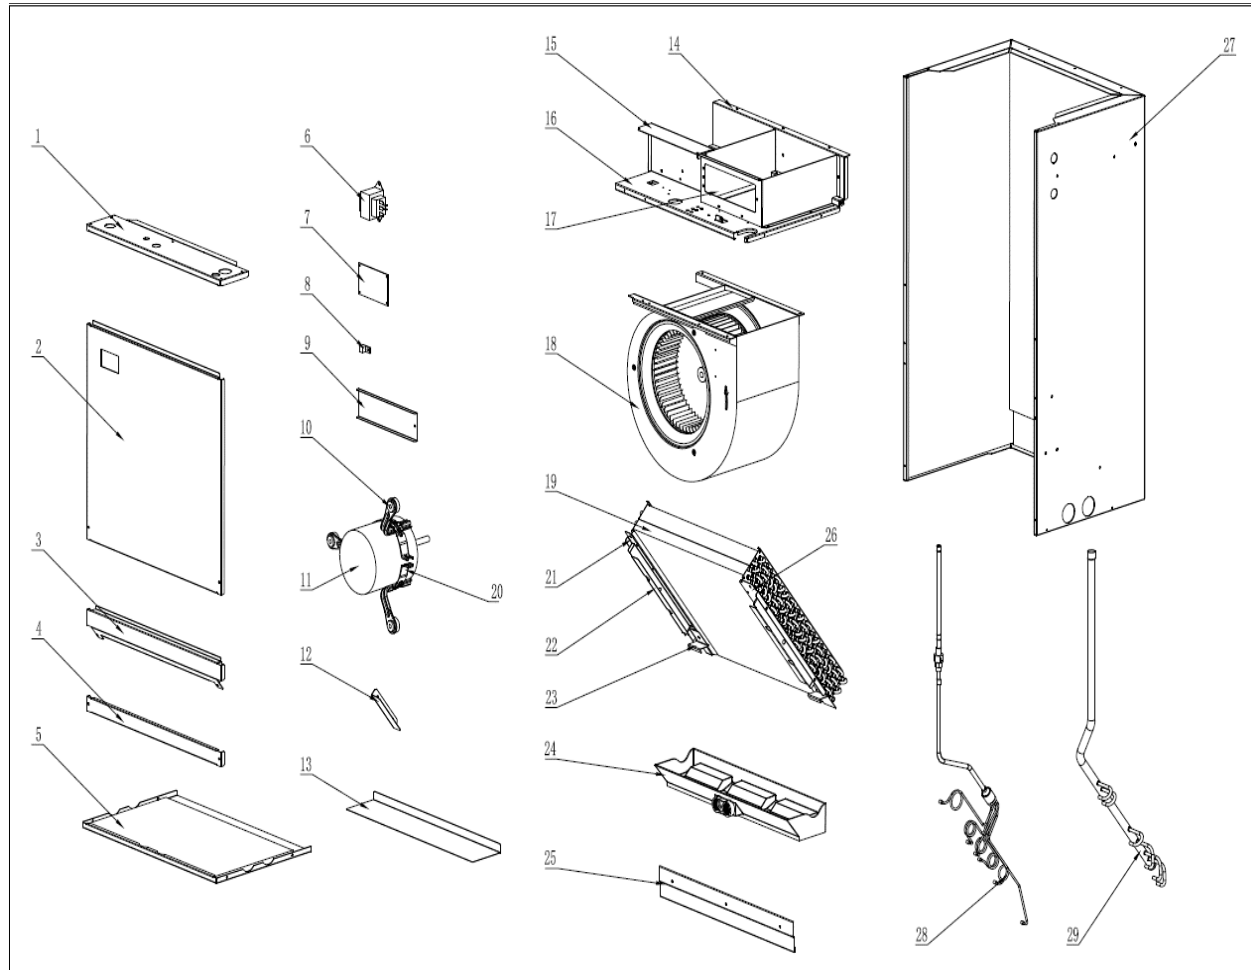

Exploded View - FAHC24HA15

Exploded View - FAHC24HA15

Exploded View - FAHC24HA15

No.	Part No.	Part Name	Qty	Remark
1	91044875	Electric control cover cotton sticking assembly	1	
2	91044876	Upper side panel cotton sticking assembly	1	
3	91044877	Sealing plate cotton sticking assembly	1	
4	91044878	Lower reinforcement plate	1	
5	91044879	Lower side panel cotton sticking assembly	1	
6	91041237	Transformer	1	
7	91034032	PCB	1	
8	91043061	Brass binding post	1	
9	91043691	Electric heater sealing plate	1	
10	91044868	Motor fixing beam assembly	3	
11	91047069	Fan motor	1	
12	91044870	Limit plate	1	
13	91044869	Drain pan support plate	1	
14	91044865	Rear side panel of air duct	1	
15	91044880	Electric control mounting plate	1	
16	91044866	Volute fixing plate cotton sticking assembly	1	
17	91044867	Air duct panel	1	
18	91038109	Wind wheel volute	1	
19	91044429	Evaporator	1	
20	91043692	Motor clamp	1	
21	91044871	Evaporator left connecting plate	1	
22	91044873	Filter rail	2	
23	91044874	Drain pan fixing block	2	
24	91044421	Plastic drain pan cotton sticking assembly	1	
25	91044881	Rear mounting plate	2	
26	91044872	Evaporator right connecting plate	1	
27	91044864	Base pan cotton sticking assembly	1	
28	91044759	Evaporator shunt pipe assembly	1	
29	91044758	Evaporator gas collector pipe assembly	1	