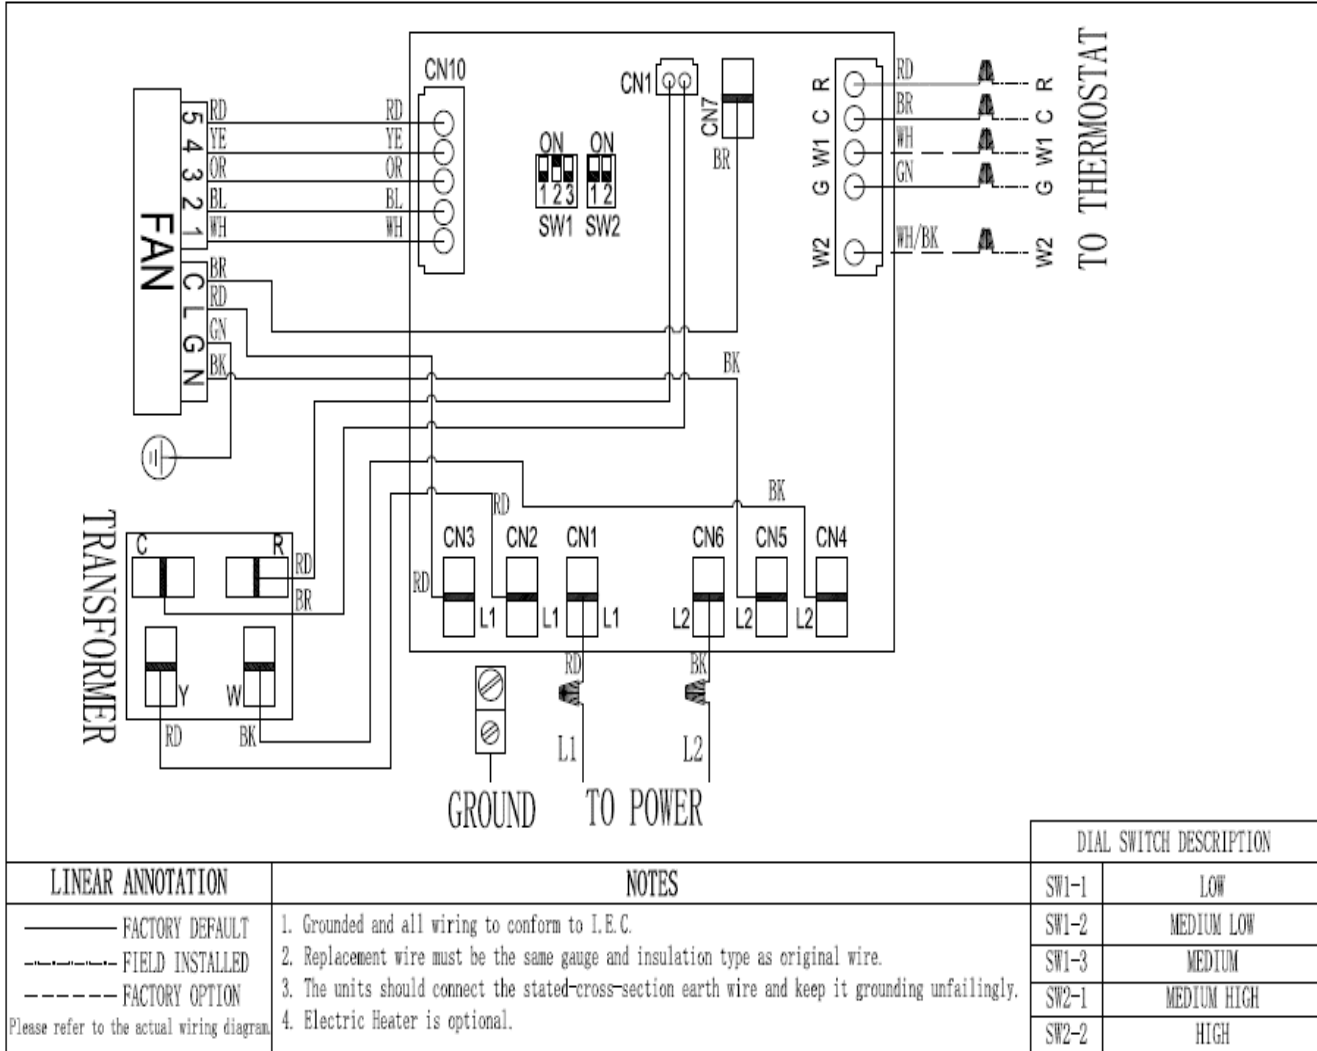

Exploded View - FAHC18HA15

Exploded View - FAHC18HA15

Exploded View - FAHC18HA15

No.	Part No.	Part Name	Qty	Remark
1	91044875	Electric control cover cotton sticking assembly	1	
2	91044876	Upper side panel cotton sticking assembly	1	
3	91044877	Sealing plate cotton sticking assembly	1	
4	91044878	Lower reinforcement plate	1	
5	91044879	Lower side panel cotton sticking assembly	1	
6	91041237	Transformer	1	
7	91034032	PCB	1	
8	91043061	Brass binding post	1	
9	91043691	Electric heater sealing plate	1	
10	91044868	Motor fixing beam assembly	3	
11	91047069	Fan motor	1	
12	91044870	Limit plate	1	
13	91044869	Drain pan support plate	1	
14	91044865	Rear side panel of air duct	1	
15	91044880	Electric control mounting plate	1	
16	91044866	Volute fixing plate cotton sticking assembly	1	
17	91044867	Air duct panel	1	
18	91038109	Wind wheel volute	1	
19	91044429	Evaporator	1	
20	91043692	Motor clamp	1	
21	91044871	Evaporator left connecting plate	1	
22	91044873	Filter rail	2	
23	91044874	Drain pan fixing block	2	
24	91044421	Plastic drain pan cotton sticking assembly	1	
25	91044881	Rear mounting plate	2	
26	91044872	Evaporator right connecting plate	1	
27	91044864	Base pan cotton sticking assembly	1	
28	91048222	Evaporator shunt pipe assembly	1	
29	91044758	Evaporator gas collector pipe assembly	1	