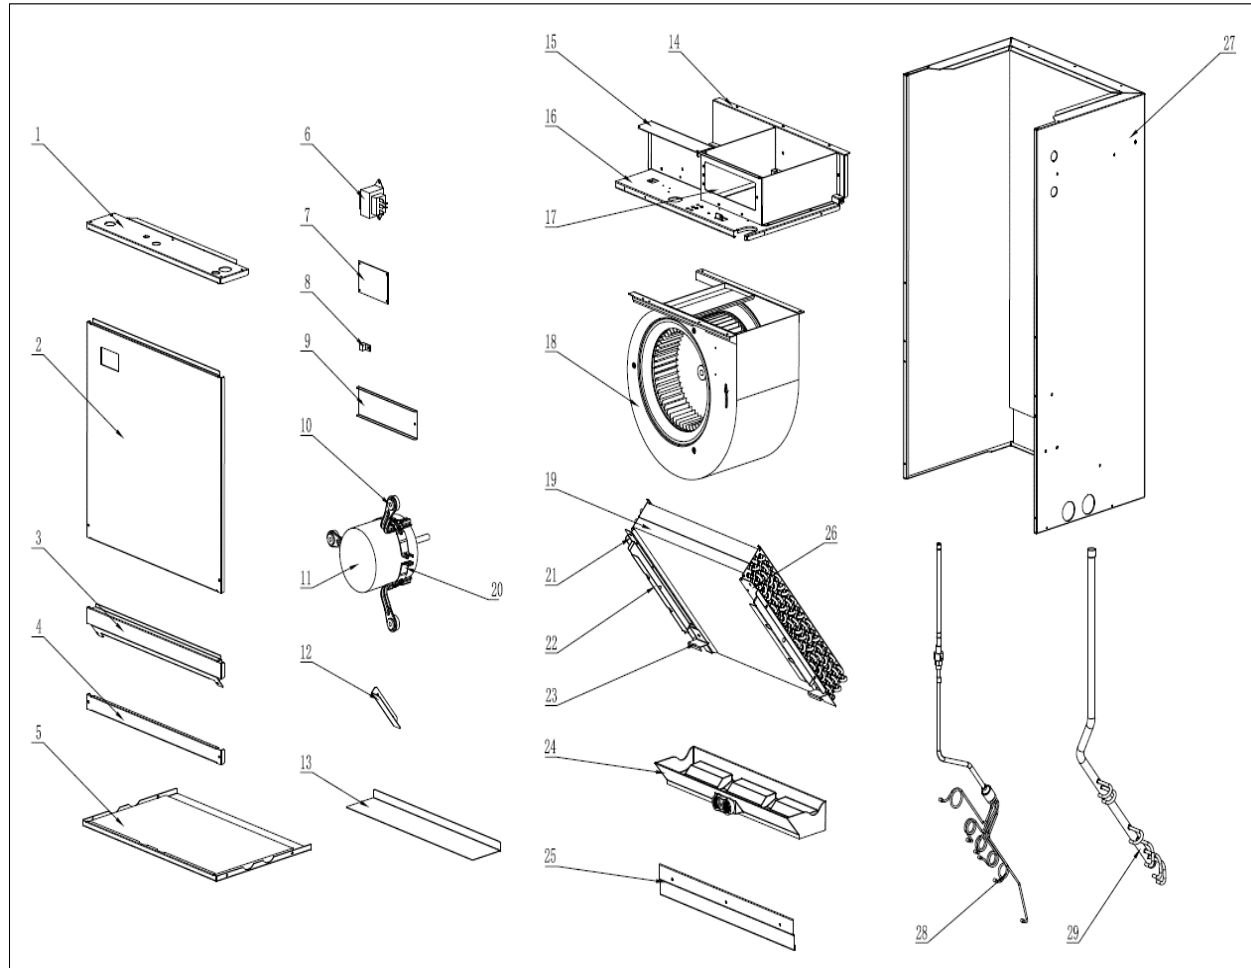

Exploded View - FAHC18HA15

Exploded View - FAHC18HA15

Exploded View - FAHC18HA15

No.	Part No.	Part Name	Qty	Remark
1	91044875	Electric control cover cotton sticking assembly	1	
2	91044876	Upper side panel cotton sticking assembly	1	
3	91044877	Sealing plate cotton sticking assembly	1	
4	91044878	Lower reinforcement plate	1	
5	91044879	Lower side panel cotton sticking assembly	1	
6	91041237	Transformer	1	
7	91034032	PCB	1	
8	91043061	Brass binding post	1	
9	91043691	Electric heater sealing plate	1	
10	91044868	Motor fixing beam assembly	3	
11	91047069	Fan motor	1	
12	91044870	Limit plate	1	
13	91044869	Drain pan support plate	1	
14	91044865	Rear side panel of air duct	1	
15	91044880	Electric control mounting plate	1	
16	91044866	Volute fixing plate cotton sticking assembly	1	
17	91044867	Air duct panel	1	
18	91038109	Wind wheel volute	1	
19	91044429	Evaporator	1	
20	91043692	Motor clamp	1	
21	91044871	Evaporator left connecting plate	1	
22	91044873	Filter rail	2	
23	91044874	Drain pan fixing block	2	
24	91044421	Plastic drain pan cotton sticking assembly	1	
25	91044881	Rear mounting plate	2	
26	91044872	Evaporator right connecting plate	1	
27	91044864	Base pan cotton sticking assembly	1	
28	91048222	Evaporator shunt pipe assembly	1	
29	91044758	Evaporator gas collector pipe assembly	1	