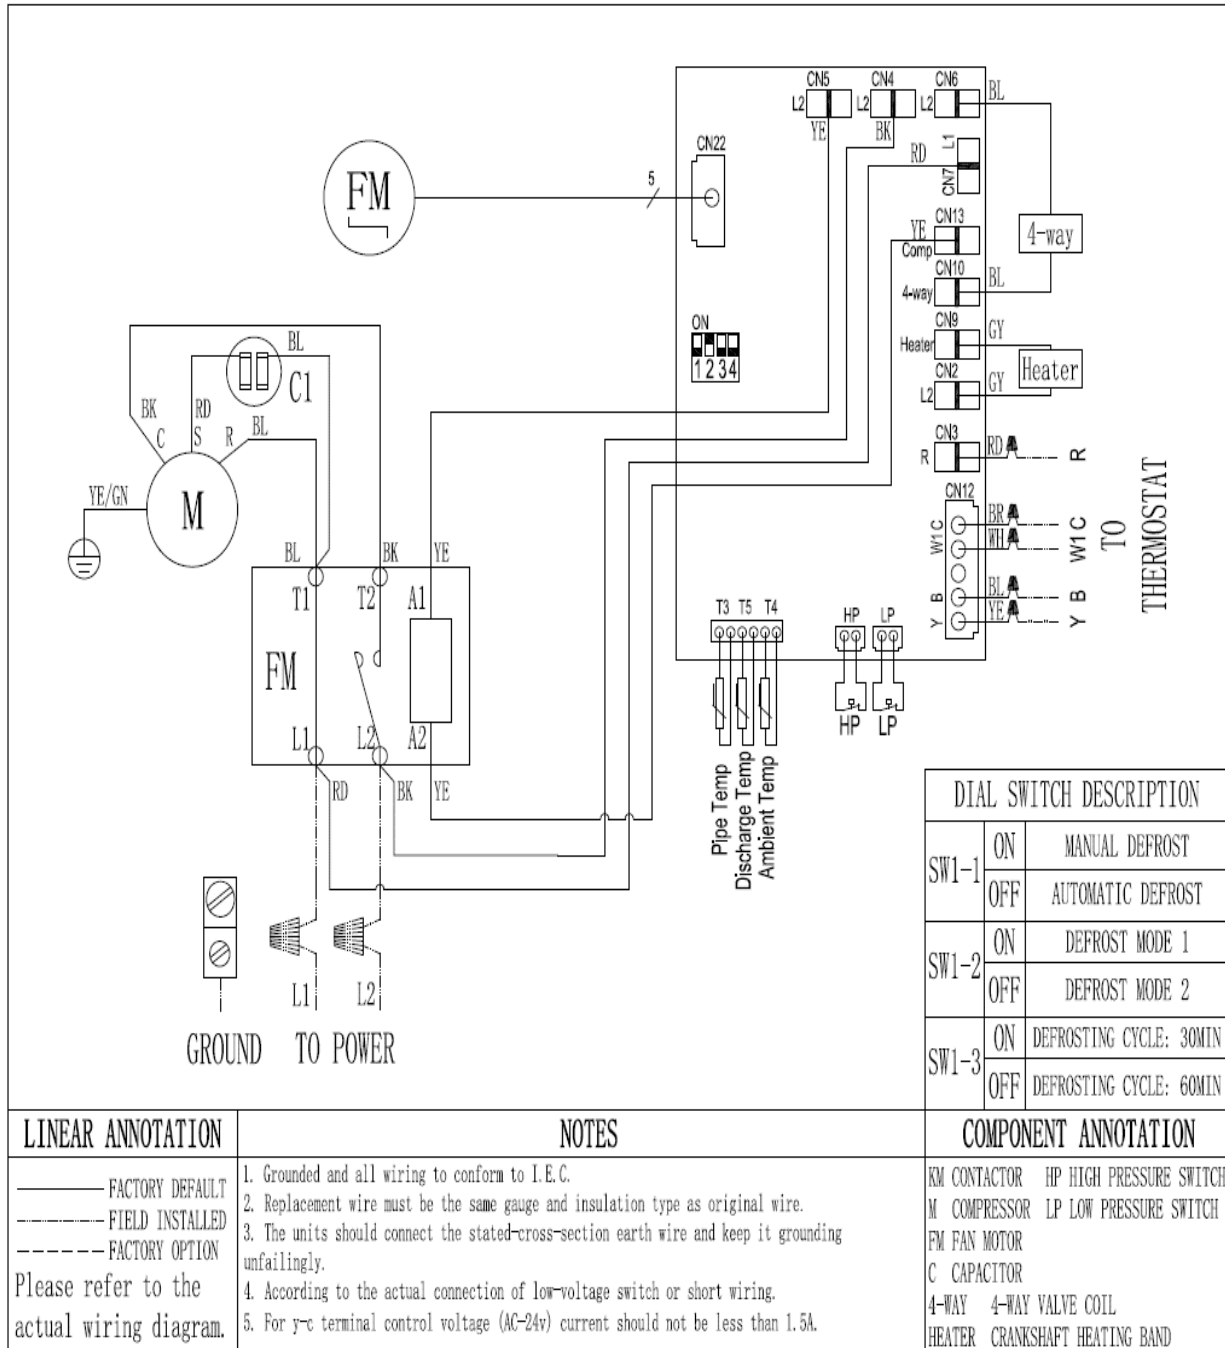

Exploded View - CAC6013HA15

Exploded View - CAC6013HA15

Exploded View - CAC6013HA15

No.	Part No.	Part Name	Qty	Remark
1	91037800	Top air outlet grille	1	
2	91044403	Fan motor	1	
3	91038105	Axial-flow fan	1	
4	91043102	Top cover	1	
5	91043115	Right side panel	1	
6	91044605	Condenser assembly	1	
6.1	91044298	Condenser component	1	
6.2	91043165	Shunt components	1	
6.3	91043166	Gas collector assembly	1	
6.4	91047067	High pressure valve assembly	1	
7	91044619	Electronic control part	1	
7.1	91043105	Electronic control mounting plate	1	
7.2	91043106	PCB mounting base	1	
7.3	91036253	PCB	1	
7.4	91041307	AC contactor	1	
7.5	91031803	Compressor capacitor	1	
7.6	91043061	Brass binding post	1	
7.7	91041300	Ambient temperature sensor	1	
8	91043104	Upper side panel	1	
9	91045052	4-way valve assembly	1	
10	91045054	Gas return pipe assembly	1	
11	91043107	Lower side panel	1	
12	91043101	Base pan components	1	
13	91042780	Compressor	1	
14	91037745	Gas-liquid separator	1	
15	91043114	Left side panel	1	
16	91043116	Support plate	1	
17	91040125	Crankshaft heating belt	1	
18	91045862	4-way valve coil	1	