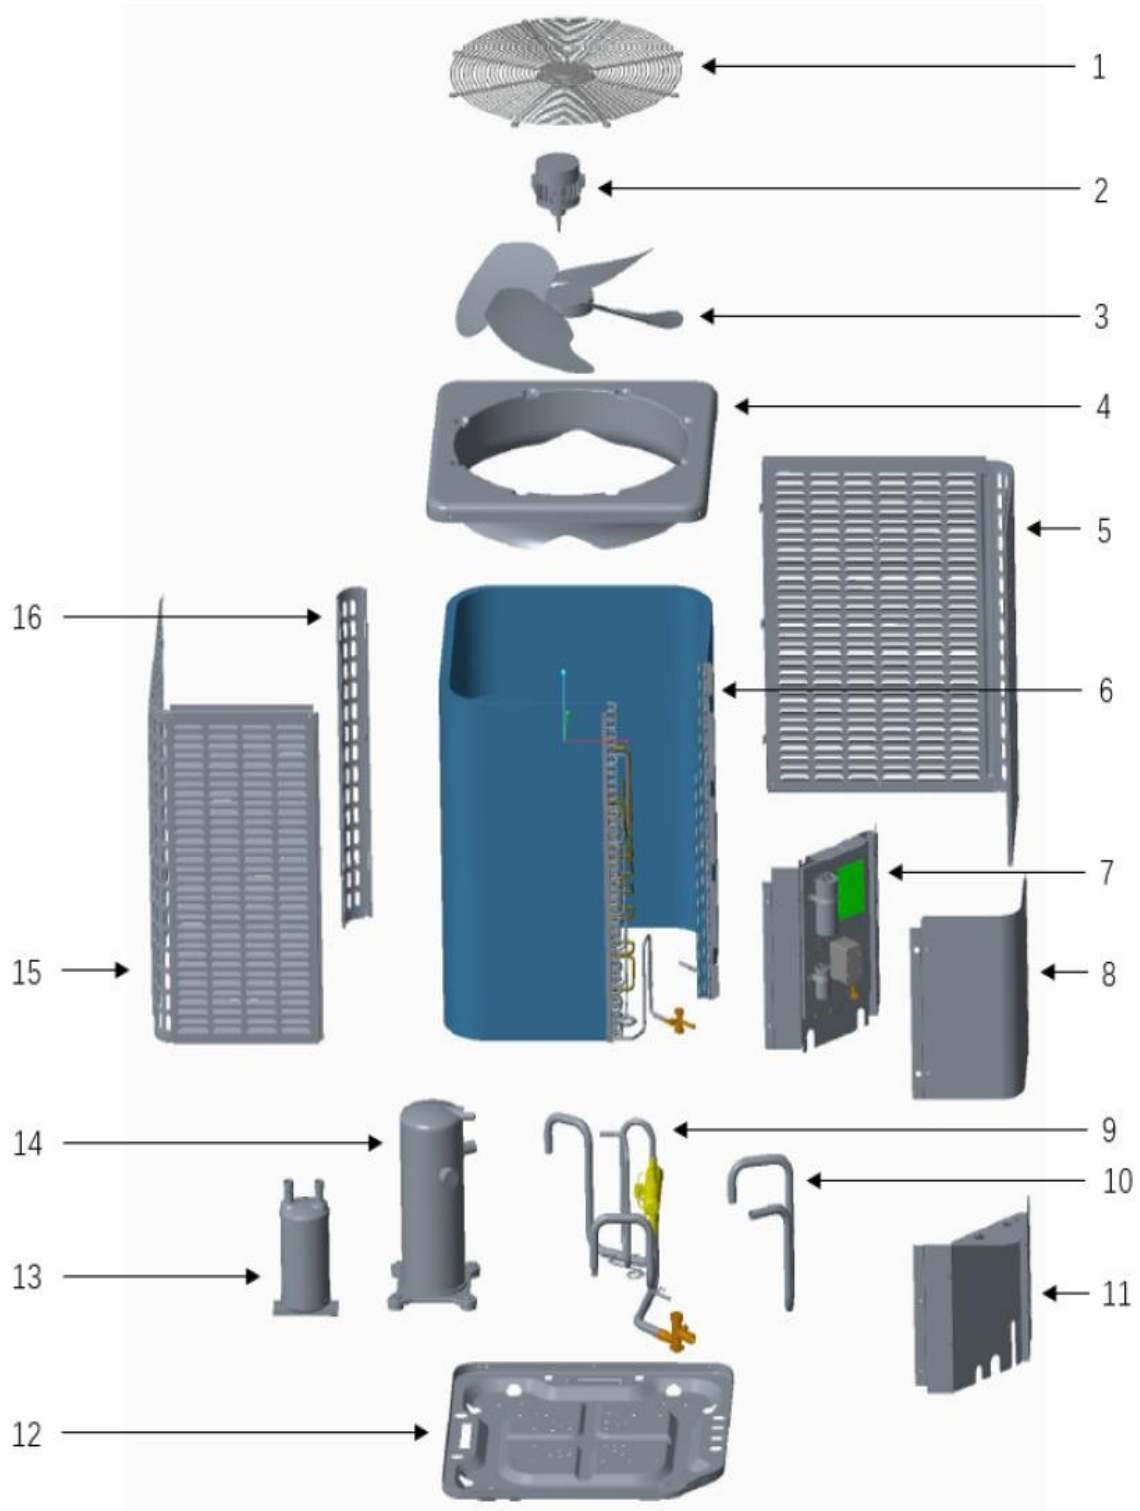

Exploded View - CAC6013HA15

Exploded View - CAC6013HA15

Exploded View - CAC6013HA15

No.	Part No.	Part Name	Qty	Remark
1	91037800	Top air outlet grille	1	
2	91044403	Fan motor	1	
3	91038105	Axial-flow fan	1	
4	91043102	Top cover	1	
5	91043115	Right side panel	1	
6	91044605	Condenser assembly	1	
6.1	91044298	Condenser component	1	
6.2	91043165	Shunt components	1	
6.3	91043166	Gas collector assembly	1	
6.4	91047067	High pressure valve assembly	1	
7	91044619	Electronic control part	1	
7.1	91043105	Electronic control mounting plate	1	
7.2	91043106	PCB mounting base	1	
7.3	91036253	PCB	1	
7.4	91041307	AC contactor	1	
7.5	91031803	Compressor capacitor	1	
7.6	91043061	Brass binding post	1	
7.7	91041300	Ambient temperature sensor	1	
8	91043104	Upper side panel	1	
9	91045052	4-way valve assembly	1	
10	91045054	Gas return pipe assembly	1	
11	91043107	Lower side panel	1	
12	91043101	Base pan components	1	
13	91042780	Compressor	1	
14	91037745	Gas-liquid separator	1	
15	91043114	Left side panel	1	
16	91043116	Support plate	1	
17	91040125	Crankshaft heating belt	1	
18	91045862	4-way valve coil	1	