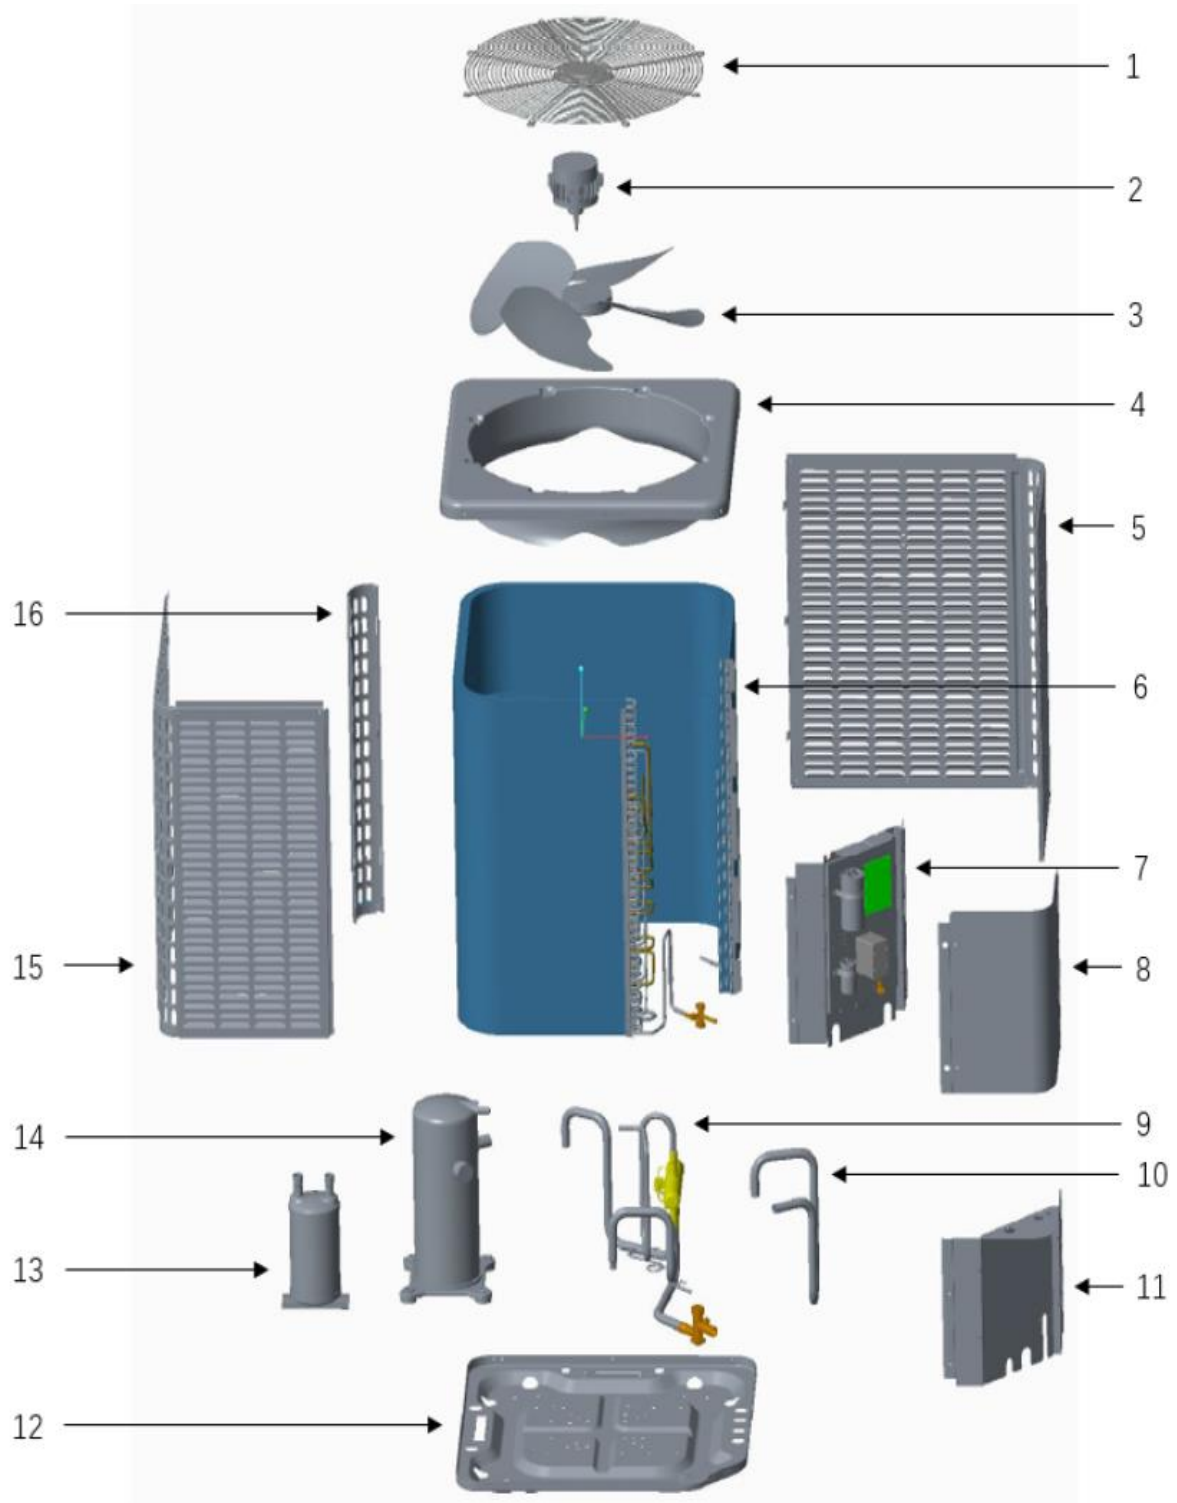

### Exploded View - CAC4213HA15

### Exploded View - CAC4213HA15

No.	Part No.	Part Name	Qty	Remark
1	91037800	Top air outlet grille	1	
2	91043431	Fan motor	1	
3	91038105	Axial-flow fan	1	
4	91043102	Top cover	1	
5	91043115	Right side panel	1	
6	91044603	Condenser assembly	1	
6.1	91044297	Condenser component	1	
6.2	91043163	Shunt components	1	
6.3	91043164	Gas collector assembly	1	
6.4	91045652	High pressure valve assembly	1	
7	91044617	Electronic control part	1	
7.1	91043105	Electronic control mounting plate	1	
7.2	91043106	PCB mounting base	1	
7.3	91034034	PCB	1	
7.4	91041306	AC contactor	1	
7.5	91031799	Compressor capacitor	1	
7.6	91042834	Fan capacitor	1	
7.7	91043061	Brass binding post	1	
7.8	91041298	Ambient temperature sensor	1	
8	91043104	Upper side panel	1	
9	91045051	4-way valve assembly	1	
10	91045053	Gas return pipe assembly	1	
11	91043107	Lower side panel	1	
12	91043101	Base pan components	1	
13	91042778	Compressor	1	
14	91044850	Gas-liquid separator	1	
15	91043114	Left side panel	1	
16	91043116	Support plate	1	
17	91040125	Crankshaft heating belt	1	
18	91041297	Condenser temperature sensor	1	
19	91041299	Discharge temperature sensor	1	
20	91045862	4-way valve coil	1	