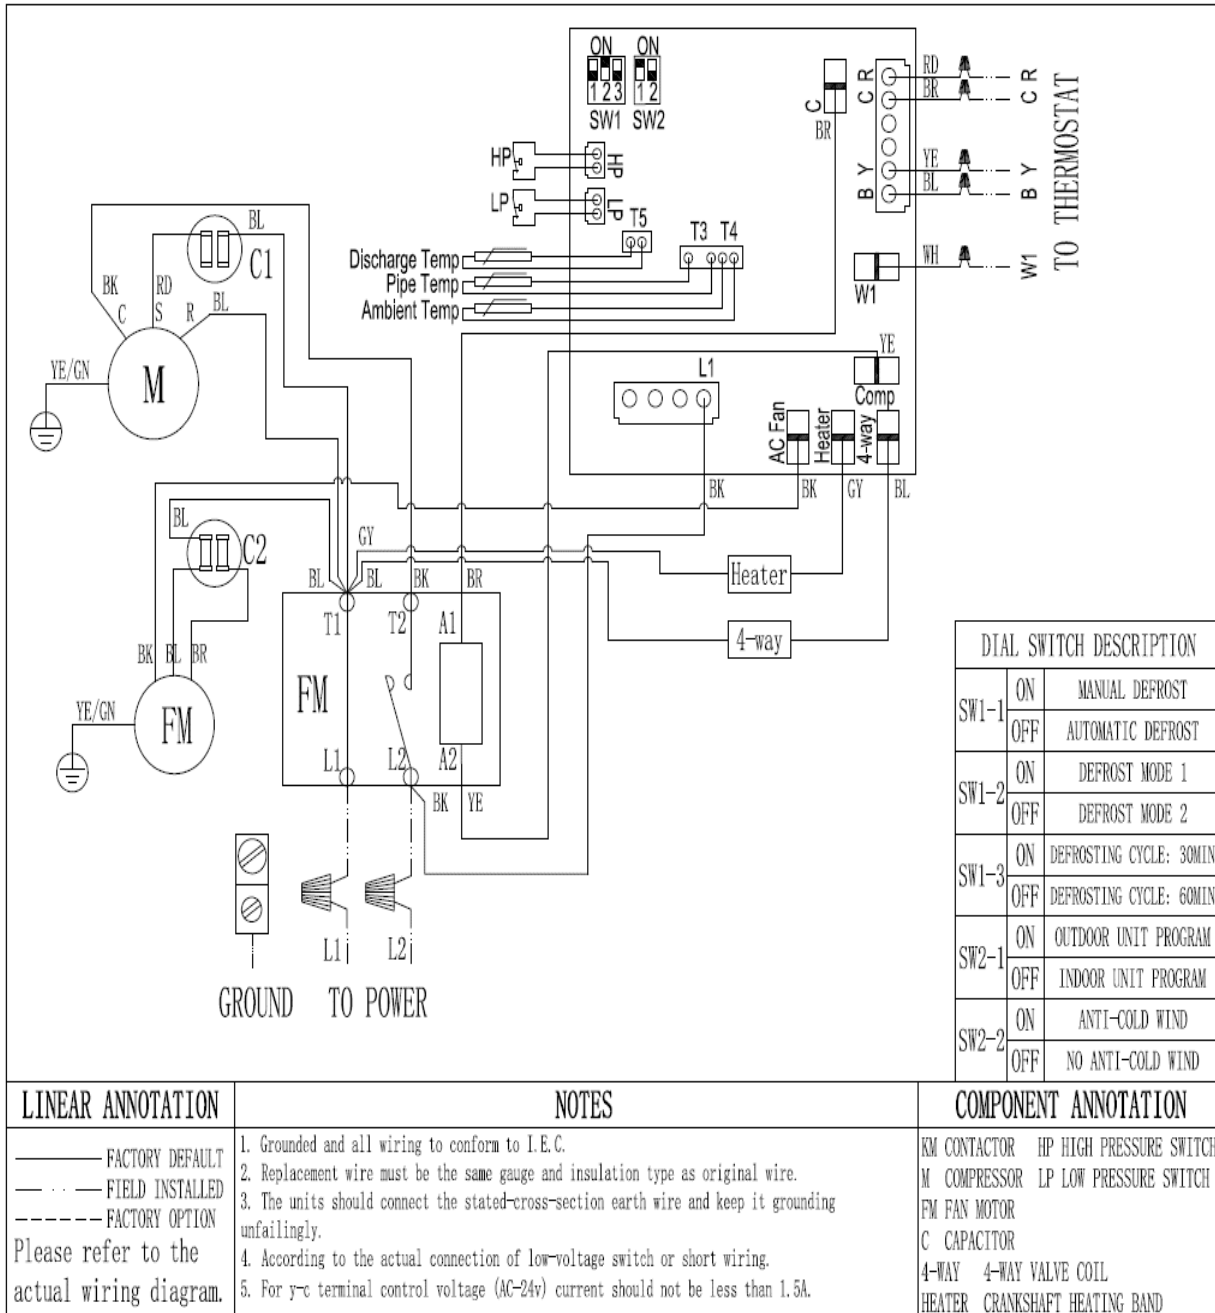

### Exploded View - CAC4213HA15

### Exploded View - CAC4213HA15

No.	Part No.	Part Name	Qty	Remark
1	91037800	Top air outlet grille	1	
2	91043431	Fan motor	1	
3	91038105	Axial-flow fan	1	
4	91043102	Top cover	1	
5	91043115	Right side panel	1	
6	91044603	Condenser assembly	1	
6.1	91044297	Condenser component	1	
6.2	91043163	Shunt components	1	
6.3	91043164	Gas collector assembly	1	
6.4	91045652	High pressure valve assembly	1	
7	91044617	Electronic control part	1	
7.1	91043105	Electronic control mounting plate	1	
7.2	91043106	PCB mounting base	1	
7.3	91034034	PCB	1	
7.4	91041306	AC contactor	1	
7.5	91031799	Compressor capacitor	1	
7.6	91042834	Fan capacitor	1	
7.7	91043061	Brass binding post	1	
7.8	91041298	Ambient temperature sensor	1	
8	91043104	Upper side panel	1	
9	91045051	4-way valve assembly	1	
10	91045053	Gas return pipe assembly	1	
11	91043107	Lower side panel	1	
12	91043101	Base pan components	1	
13	91042778	Compressor	1	
14	91044850	Gas-liquid separator	1	
15	91043114	Left side panel	1	
16	91043116	Support plate	1	
17	91040125	Crankshaft heating belt	1	
18	91041297	Condenser temperature sensor	1	
19	91041299	Discharge temperature sensor	1	
20	91045862	4-way valve coil	1	