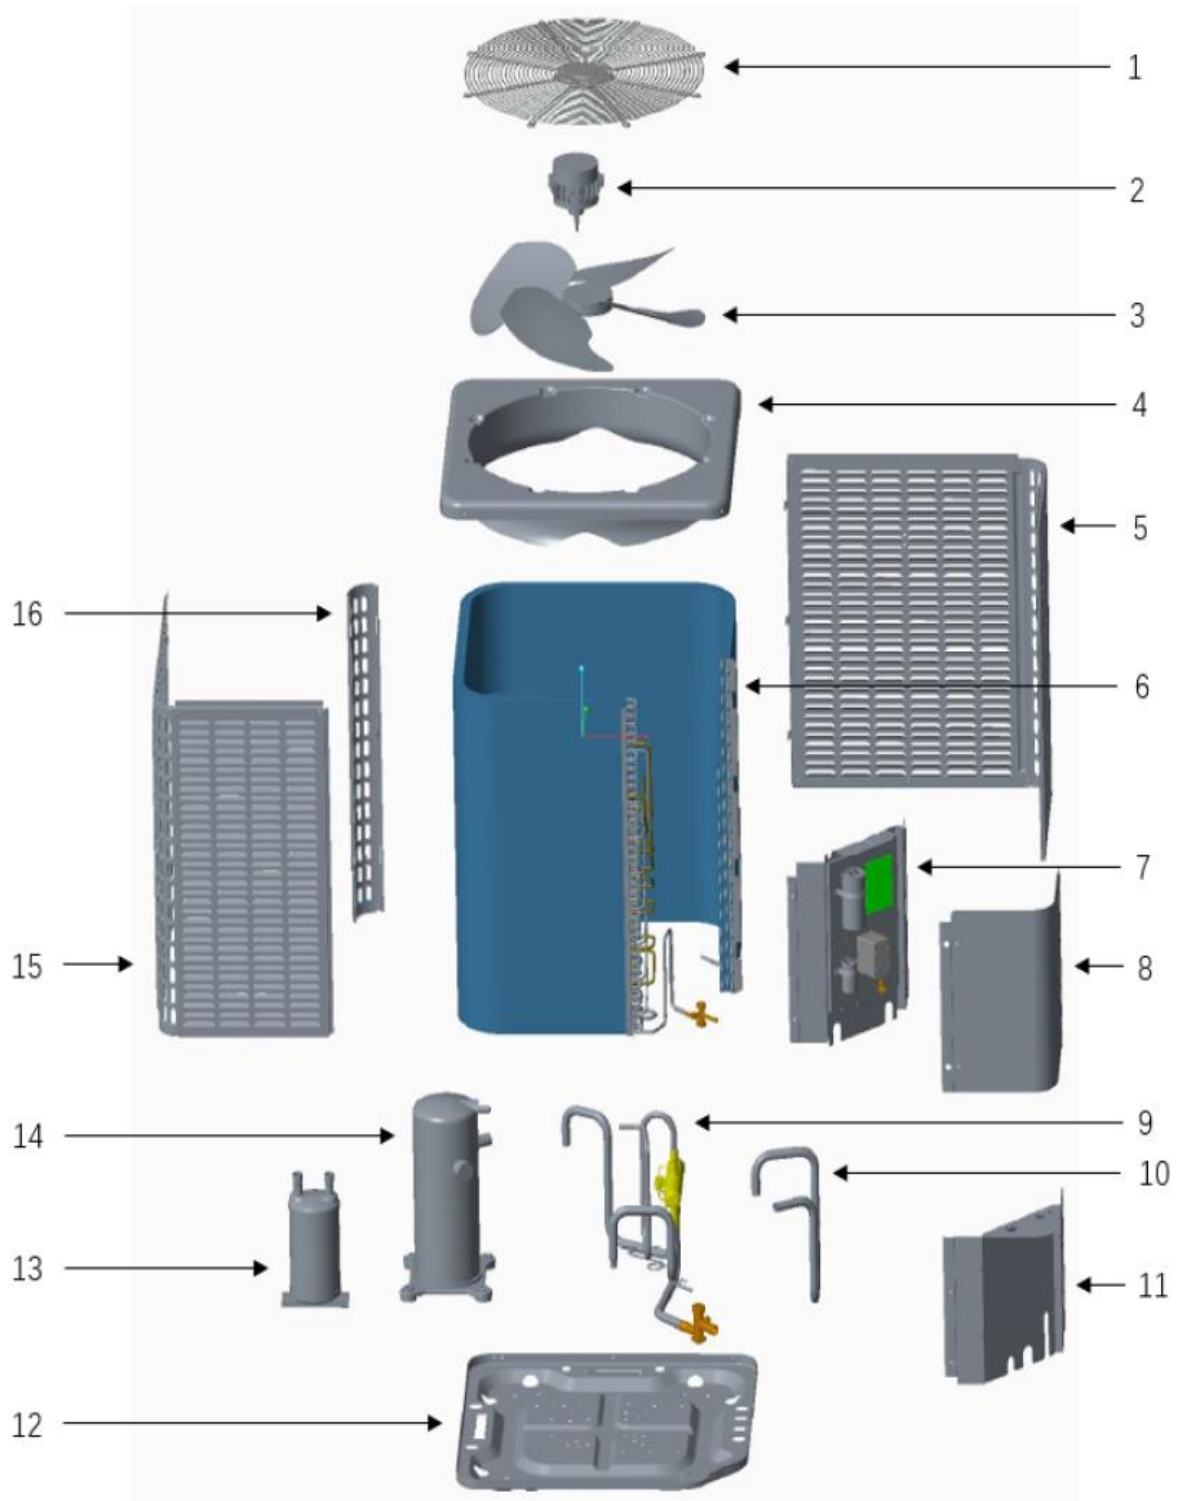

Exploded View - CAC3013HA15

Exploded View - CAC3013HA15

Exploded View - CAC3013HA15

No.	Part No.	Part Name	Qty	Remark
1	91037801	Top air outlet grille	1	
2	91043432	Fan motor	1	
3	91038106	Axial-flow fan	1	
4	91043103	Top cover	1	
5	91043110	Right side panel	1	
6	91044601	Condenser assembly	1	
6.1	91044295	Condenser component	1	
6.2	91043158	Shunt components	1	
6.3	91043162	Gas collector assembly	1	
6.4	91044766	High pressure valve assembly	1	
7	91044615	Electronic control part	1	
7.1	91043105	Electronic control mounting plate	1	
7.2	91043106	PCB mounting base	1	
7.3	91034034	PCB	1	
7.4	91041306	AC contactor	1	
7.5	91031798	Compressor capacitor	1	
7.6	91042834	Fan capacitor	1	
7.7	91043061	Brass binding post	1	
7.8	91041298	Ambient temperature sensor	1	
8	91043104	Upper side panel	1	
9	91044770	4-way valve assembly	1	
10	91044768	Gas return pipe assembly	1	
11	91043108	Lower side panel	1	
12	91043100	Base pan components	1	
13	91042776	Compressor	1	
14	91044851	Gas-liquid separator	1	
15	91043109	Left side panel	1	
16	91043111	Support plate	1	
17	91040126	Crankshaft heating belt	1	
18	91041297	Condenser temperature sensor	1	
19	91041299	Discharge temperature sensor	1	
20	91045862	4-way valve coil	1	