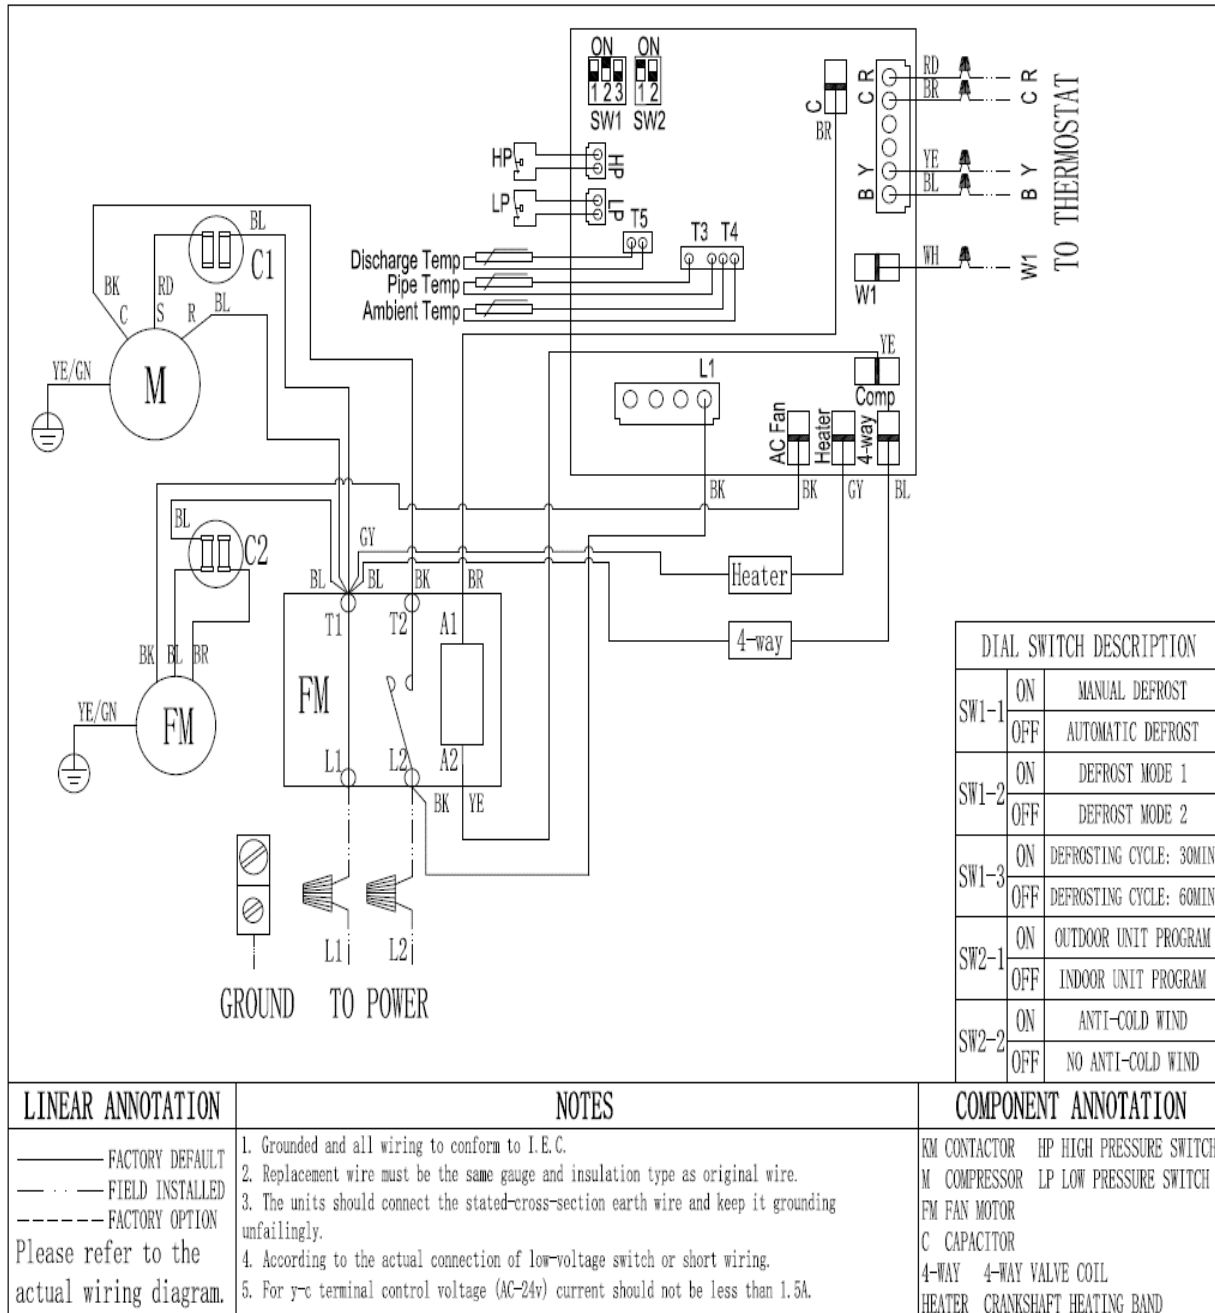

Exploded View - CAC3013HA15

Exploded View - CAC3013HA15

Exploded View - CAC3013HA15

No.	Part No.	Part Name	Qty	Remark
1	91037801	Top air outlet grille	1	
2	91043432	Fan motor	1	
3	91038106	Axial-flow fan	1	
4	91043103	Top cover	1	
5	91043110	Right side panel	1	
6	91044601	Condenser assembly	1	
6.1	91044295	Condenser component	1	
6.2	91043158	Shunt components	1	
6.3	91043162	Gas collector assembly	1	
6.4	91044766	High pressure valve assembly	1	
7	91044615	Electronic control part	1	
7.1	91043105	Electronic control mounting plate	1	
7.2	91043106	PCB mounting base	1	
7.3	91034034	PCB	1	
7.4	91041306	AC contactor	1	
7.5	91031798	Compressor capacitor	1	
7.6	91042834	Fan capacitor	1	
7.7	91043061	Brass binding post	1	
7.8	91041298	Ambient temperature sensor	1	
8	91043104	Upper side panel	1	
9	91044770	4-way valve assembly	1	
10	91044768	Gas return pipe assembly	1	
11	91043108	Lower side panel	1	
12	91043100	Base pan components	1	
13	91042776	Compressor	1	
14	91044851	Gas-liquid separator	1	
15	91043109	Left side panel	1	
16	91043111	Support plate	1	
17	91040126	Crankshaft heating belt	1	
18	91041297	Condenser temperature sensor	1	
19	91041299	Discharge temperature sensor	1	
20	91045862	4-way valve coil	1	