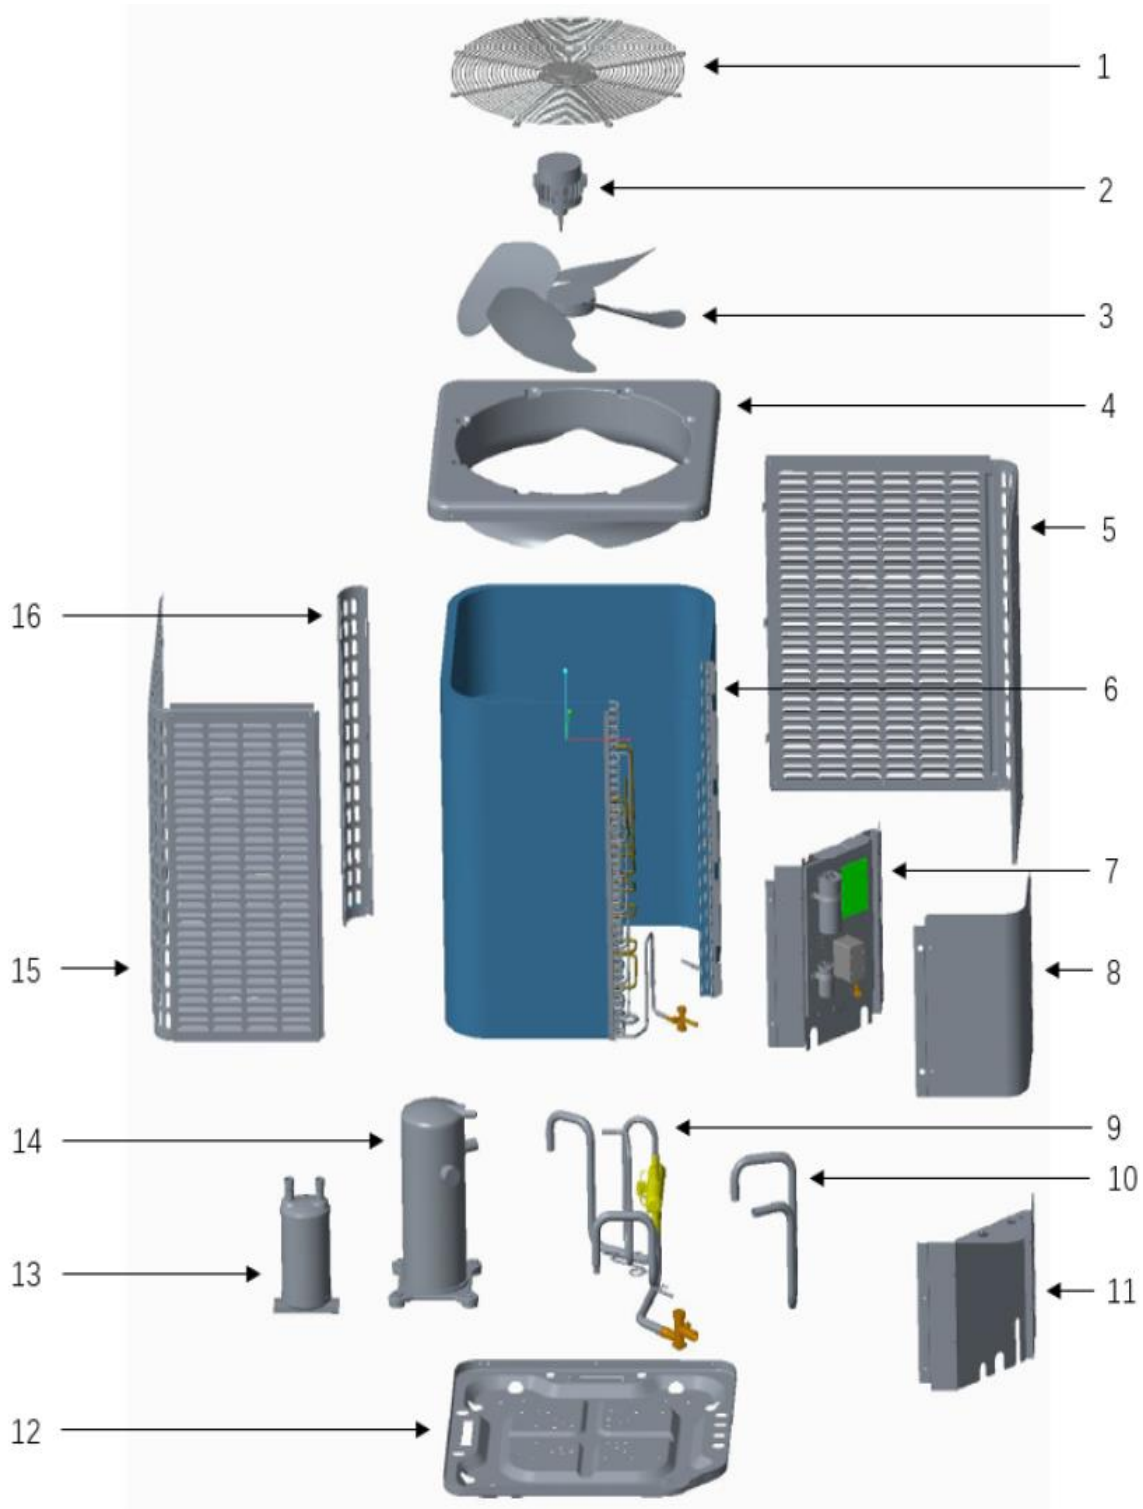

Exploded View - CAC2413HA15

Exploded View - CAC2413HA15

Exploded View - CAC2413HA15

No.	Part No.	Part Name	Qty	Remark
1	91037801	Top air outlet grille	1	
2	91043430	Fan motor	1	
3	91038106	Axial-flow fan	1	
4	91043103	Top cover	1	
5	91043110	Right side panel	1	
6	91044600	Condenser assembly	1	
6.1	91044295	Condenser component	1	
6.2	91043158	Shunt components	1	
6.3	91043162	Gas collector assembly	1	
6.4	91044765	High pressure valve assembly	1	
7	91044614	Electronic control part	1	
7.1	91043105	Electronic control mounting plate	1	
7.2	91043106	PCB mounting base	1	
7.3	91034034	PCB	1	
7.4	91041306	AC contactor	1	
7.5	91031797	Compressor capacitor	1	
7.6	91042834	Fan capacitor	1	
7.7	91043061	Brass binding post	1	
7.8	91041298	Ambient temperature sensor	1	
8	91043104	Upper side panel	1	
9	91044770	4-way valve assembly	1	
10	91044768	Gas return pipe assembly	1	
11	91043108	Lower side panel	1	
12	91043100	Base pan components	1	
13	91042775	Compressor	1	
14	91044851	Gas-liquid separator	1	
15	91043109	Left side panel	1	
16	91043111	Support plate	1	
17	91040126	Crankshaft heating belt	1	
18	91041297	Condenser temperature sensor	1	
19	91041299	Discharge temperature sensor	1	
20	91045862	4-way valve coil	1	