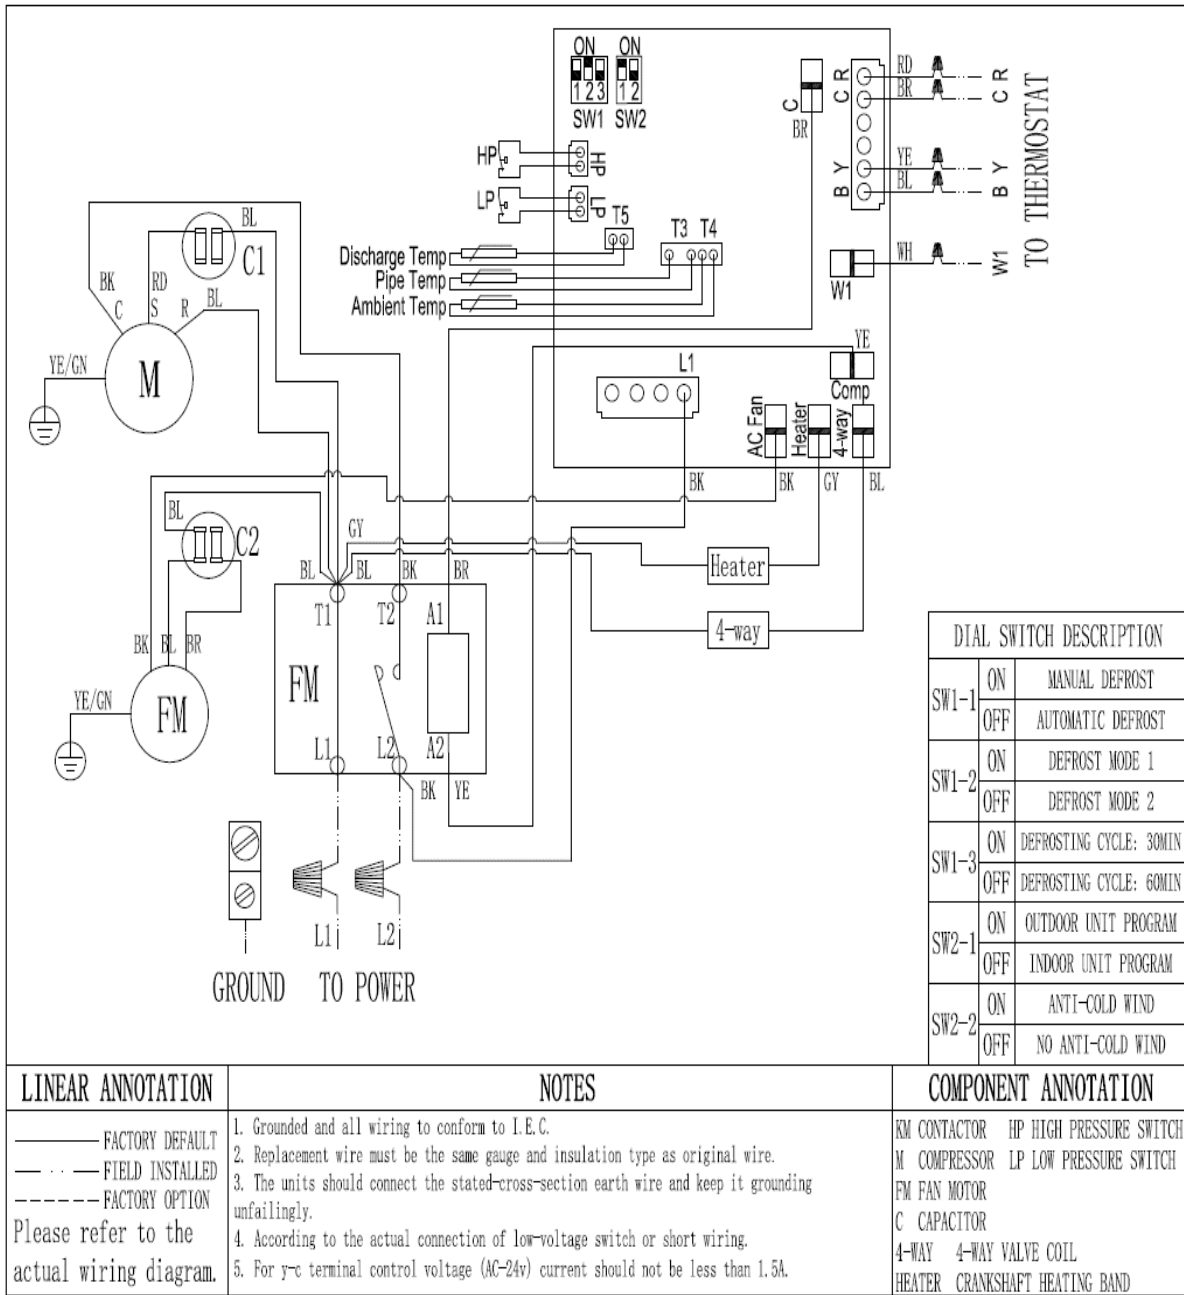

Exploded View - CAC2413HA15

Exploded View - CAC2413HA15

Exploded View - CAC2413HA15

No.	Part No.	Part Name	Qty	Remark
1	91037801	Top air outlet grille	1	
2	91043430	Fan motor	1	
3	91038106	Axial-flow fan	1	
4	91043103	Top cover	1	
5	91043110	Right side panel	1	
6	91044600	Condenser assembly	1	
6.1	91044295	Condenser component	1	
6.2	91043158	Shunt components	1	
6.3	91043162	Gas collector assembly	1	
6.4	91044765	High pressure valve assembly	1	
7	91044614	Electronic control part	1	
7.1	91043105	Electronic control mounting plate	1	
7.2	91043106	PCB mounting base	1	
7.3	91034034	PCB	1	
7.4	91041306	AC contactor	1	
7.5	91031797	Compressor capacitor	1	
7.6	91042834	Fan capacitor	1	
7.7	91043061	Brass binding post	1	
7.8	91041298	Ambient temperature sensor	1	
8	91043104	Upper side panel	1	
9	91044770	4-way valve assembly	1	
10	91044768	Gas return pipe assembly	1	
11	91043108	Lower side panel	1	
12	91043100	Base pan components	1	
13	91042775	Compressor	1	
14	91044851	Gas-liquid separator	1	
15	91043109	Left side panel	1	
16	91043111	Support plate	1	
17	91040126	Crankshaft heating belt	1	
18	91041297	Condenser temperature sensor	1	
19	91041299	Discharge temperature sensor	1	
20	91045862	4-way valve coil	1	