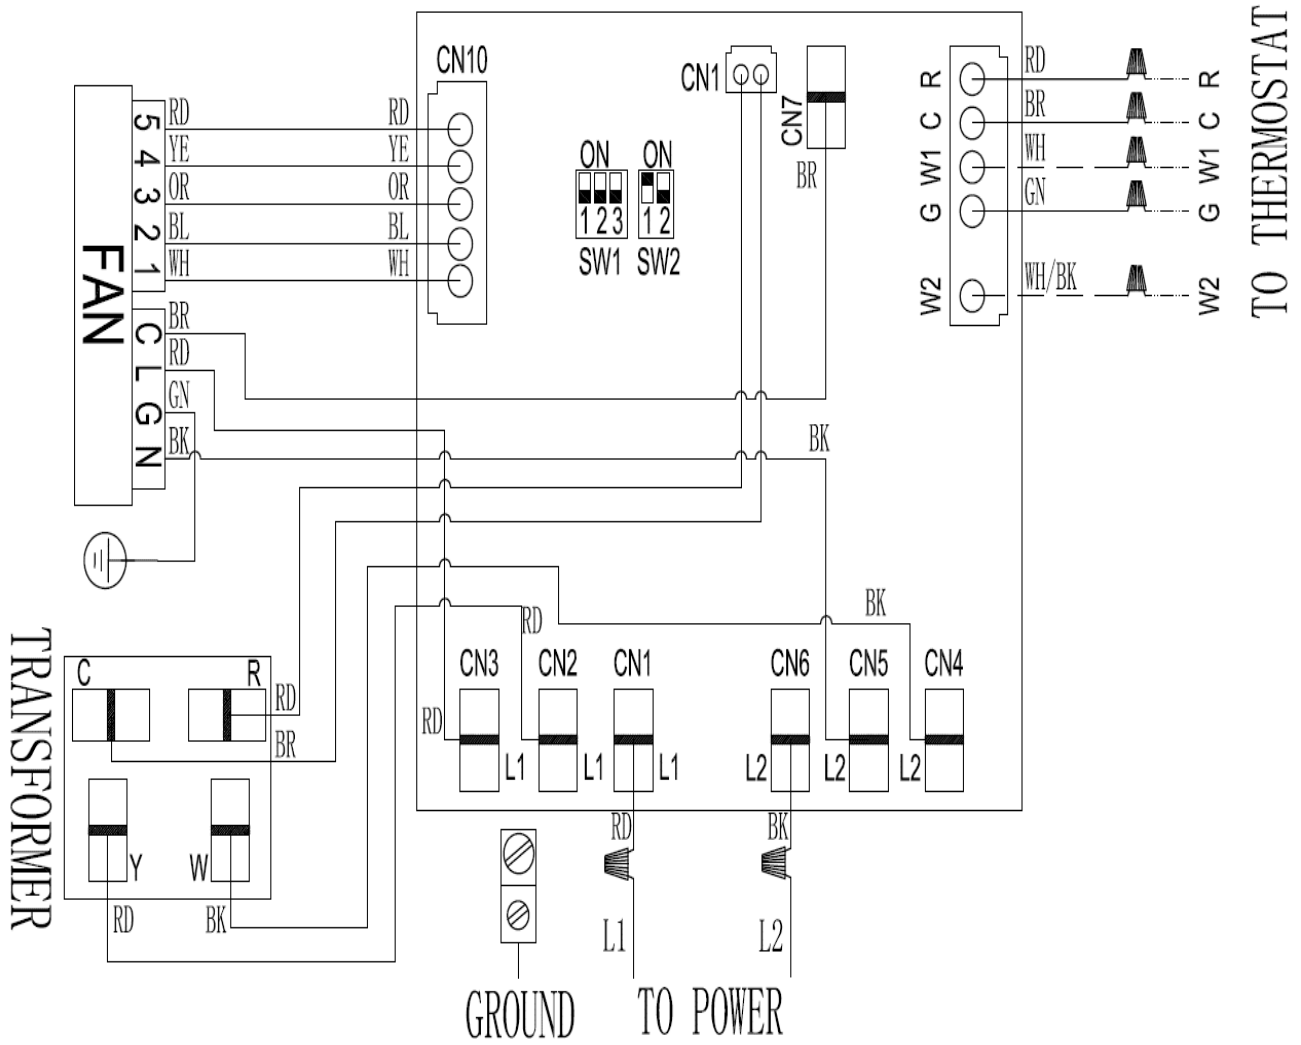

Exploded View - AHC60HA15

Exploded View - AHC60HA15

No.	Part No.	Part Name	Qty	Remark
1	91047285	Base pan cotton sticking assembly	1	
2	91047286	Drain pan support plate cotton sticking assembly	4	
3	91047287	Wind wheel fixing plate	1	
4	91047289	Left side panel of air duct	1	
5	91047290	Right side panel of air duct	1	
6	91043691	Electric heater sealing plate	2	
7	91047288	Front side panel of air duct	1	
8	91043690	Wind wheel mounting block	2	
9	91043693	Motor fixing beam assembly	3	
10	91043692	Motor clamp	1	
11	91044857	Fan motor	1	
12	91038107	Wind wheel volute	1	
13	91047292	Evaporator fixing plate 1	1	
14	91044427	Left evaporator	1	
	91044426	Right evaporator	1	
15	91043697	Evaporator water baffle 1	2	
16	91044422	Plastic drain pan cotton sticking assembly	1	
17	91047295	Sheet metal drain pan cotton sticking assembly	1	
18	91047294	Evaporator sealing plate cotton sticking assembly	1	
19	91047293	Evaporator fixing plate 2	1	
20	91043703	Connecting plate	2	
21	91043700	Evaporator water baffle 3	1	
22	91046935	Evaporator gas collector pipe assembly	1	
23	91046936	Evaporator shunt pipe assembly	1	
24	91047291	Evaporator connecting plate	2	
25	91043699	Evaporator water baffle 2	1	
26	91043061	Brass binding post	1	
27	91043708	Electric control mounting plate	1	
28	91034032	PCB	1	
29	91041237	Transformer	1	
30	91043705	Piping cover cotton sticking assembly	1	
31	91043711	Drain pan fixing block	1	
32	91047299	Support bar	2	
33	91047298	Electric control box cover cotton sticking assembly	1	

Exploded View - AHC60HA15

No.	Part No.	Part Name	Qty	Remark
34	91044424	Circuit breaker sealing plate	1	
35	91047297	Upper side panel cotton sticking assembly	1	
36	91047296	Lower side panel cotton sticking assembly	1	
37	91047300	Filter cover	1	