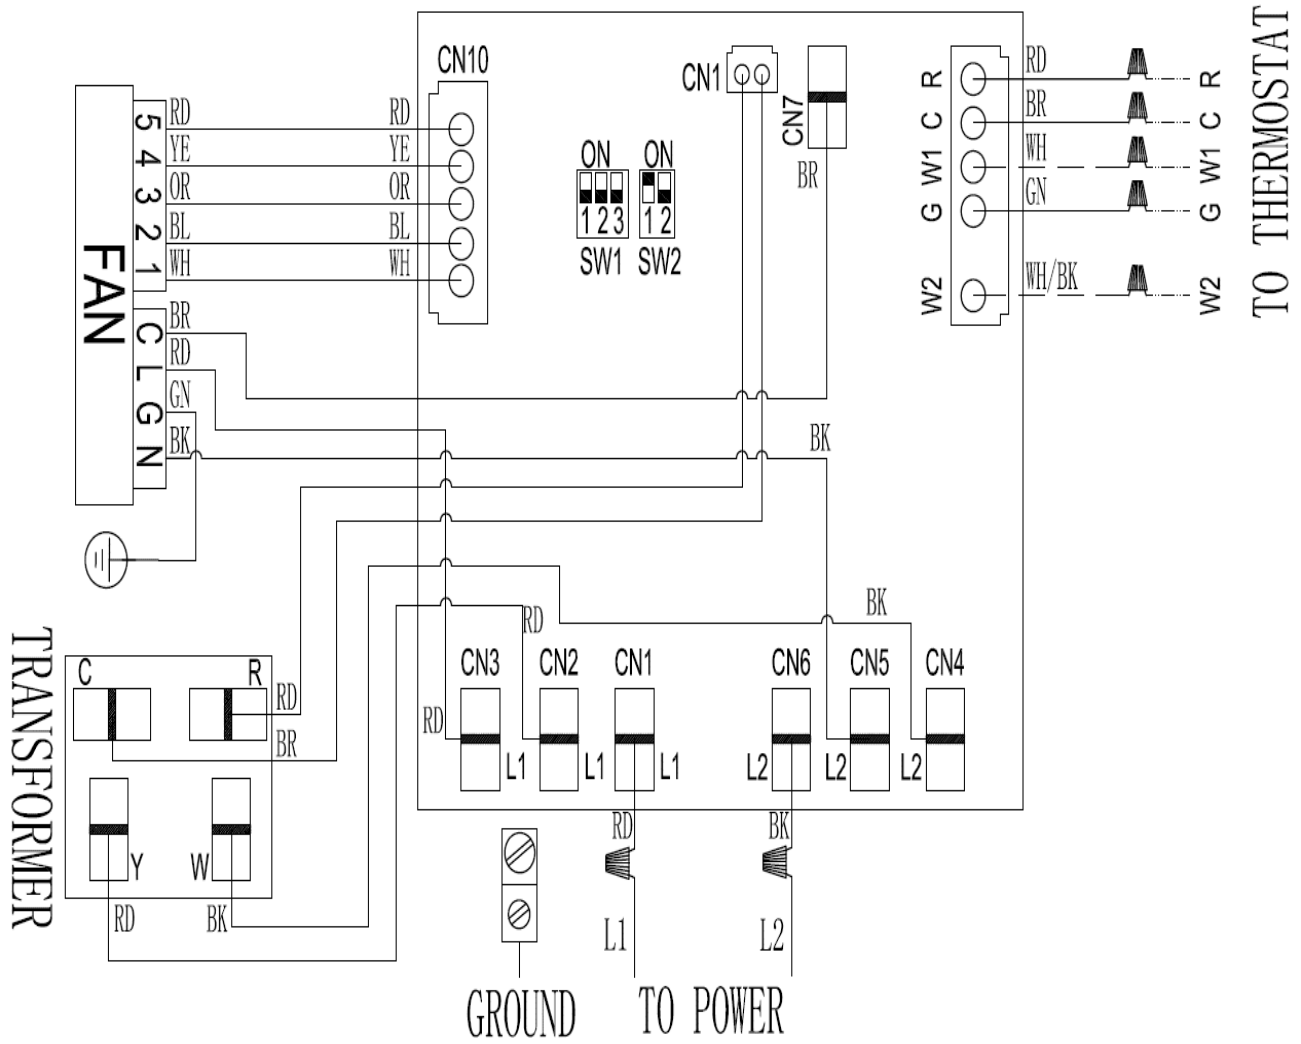

### Exploded View - AHC48HA15

### Exploded View - AHC48HA15

No.	Part No.	Part Name	Qty	Remark
1	91047285	Base pan cotton sticking assembly	1	
2	91047286	Drain pan support plate cotton sticking assembly	4	
3	91047287	Wind wheel fixing plate	1	
4	91047289	Left side panel of air duct	1	
5	91047290	Right side panel of air duct	1	
6	91043691	Electric heater sealing plate	2	
7	91047288	Front side panel of air duct	1	
8	91043690	Wind wheel mounting block	2	
9	91043693	Motor fixing beam assembly	3	
10	91043692	Motor clamp	1	
11	91044857	Fan motor	1	
12	91038107	Wind wheel volute	1	
13	91047292	Evaporator fixing plate 1	1	
14	91045718	Evaporator	2	
15	91043697	Evaporator water baffle 1	2	
16	91044422	Plastic drain pan cotton sticking assembly	1	
17	91047295	Sheet metal drain pan cotton sticking assembly	1	
18	91047294	Evaporator sealing plate cotton sticking assembly	1	
19	91047293	Evaporator fixing plate 2	1	
20	91043703	Connecting plate	2	
21	91043700	Evaporator water baffle 3	1	
22	91045719	Evaporator gas collector pipe assembly	1	
23	91045720	Evaporator shunt pipe assembly	1	
24	91047291	Evaporator connecting plate	2	
25	91043699	Evaporator water baffle 2	1	
26	91043061	Brass binding post	1	
27	91043708	Electric control mounting plate	1	
28	91034032	PCB	1	
29	91041237	Transformer	1	
30	91043705	Piping cover cotton sticking assembly	1	
31	91043711	Drain pan fixing block	1	
32	91047299	Support bar	2	
33	91047298	Electric control box cover cotton sticking assembly	1	
34	91044424	Circuit breaker sealing plate	1	

Exploded View - AHC48HA15

No.	Part No.	Part Name	Qty	Remark
35	91047297	Upper side panel cotton sticking assembly	1	
36	91047296	Lower side panel cotton sticking assembly	1	
37	91047300	Filter cover	1	