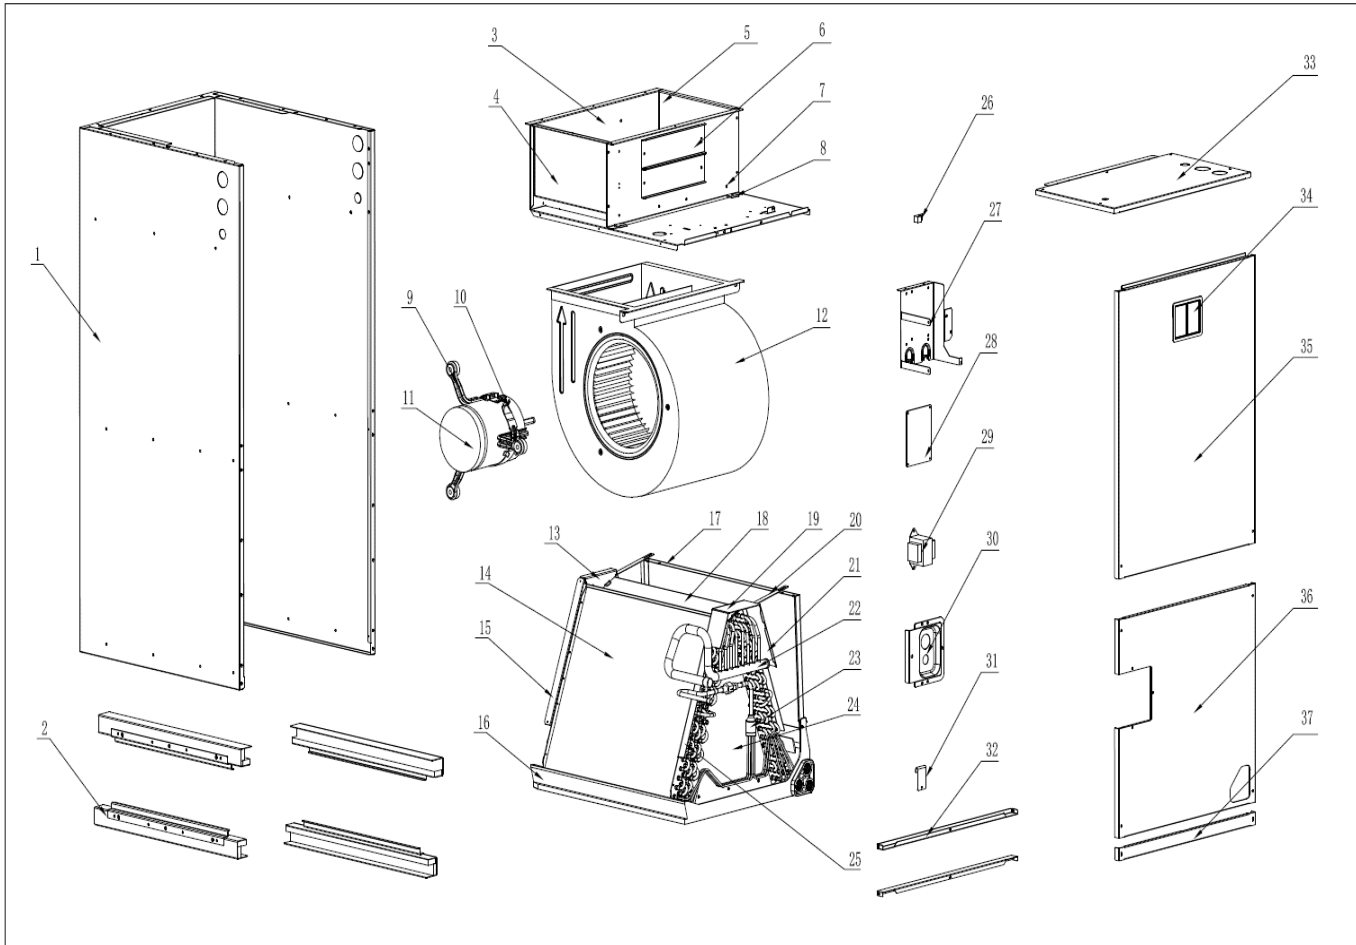

Exploded View - AHC48HA15