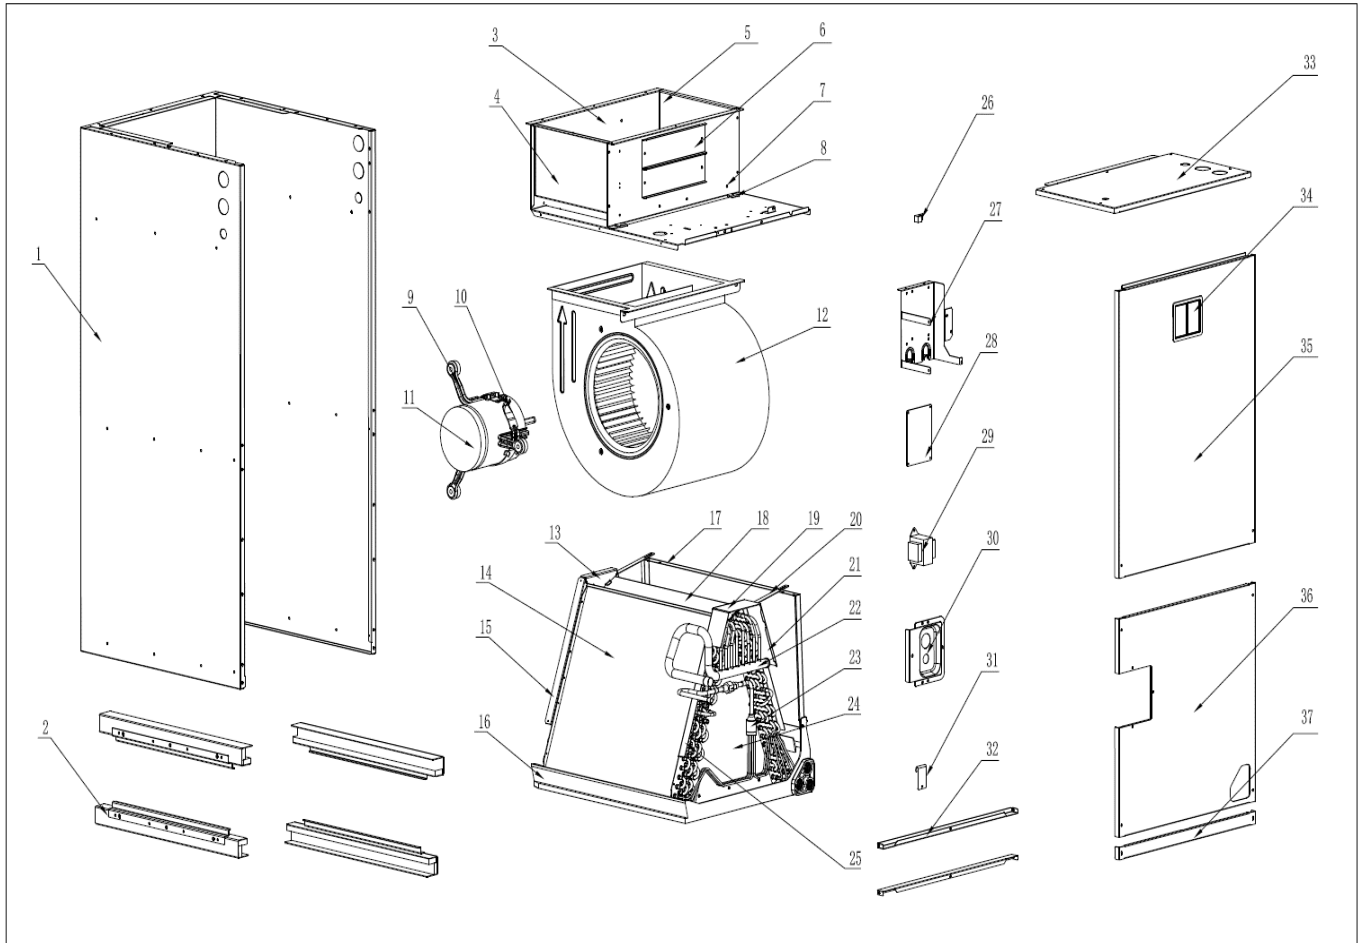

Exploded View - AHC42HA15

Exploded View - AHC42HA15

Exploded View - AHC42HA15

No.	Part No.	Part Name	Qty	Remark
1	91043684	Base pan cotton sticking assembly	1	
2	91043685	Drain pan support plate cotton sticking assembly	4	
3	91043686	Wind wheel fixing plate	1	
4	91043688	Left side panel of air duct	1	
5	91043689	Right side panel of air duct	1	
6	91043691	Electric heater sealing plate	2	
7	91043687	Front side panel of air duct	1	
8	91043690	Wind wheel mounting block	2	
9	91043693	Motor fixing beam assembly	3	
10	91043692	Motor clamp	1	
11	91044857	Fan motor	1	
12	91038107	Wind wheel volute	1	
13	91043696	Evaporator fixing plate 1	1	
14	91044431	Evaporator	2	
15	91043697	Evaporator water baffle 1	2	
16	91043694	Plastic drain pan cotton sticking assembly	1	
17	91043695	Sheet metal drain pan cotton sticking assembly	1	
18	91043701	Evaporator sealing plate cotton sticking assembly	1	
19	91043698	Evaporator fixing plate 2	1	
20	91043703	Connecting plate	2	
21	91043700	Evaporator water baffle 3	1	
22	91043682	Evaporator gas collector pipe assembly	1	
23	91044757	Evaporator shunt pipe assembly	1	
24	91043702	Evaporator connecting plate	2	
25	91043699	Evaporator water baffle 2	1	
26	91043061	Brass binding post	1	
27	91043708	Electric control mounting plate	1	
28	91034032	PCB	1	
29	91041237	Transformer	1	
30	91043705	Piping cover cotton sticking assembly	1	
31	91043711	Drain pan fixing block	1	
32	91043709	Support bar	2	
33	91043707	Electric control box cover cotton sticking assembly	1	
34	91044424	Circuit breaker sealing plate	1	

Exploded View - AHC42HA15

No.	Part No.	Part Name	Qty	Remark
35	91043706	Upper side panel cotton sticking assembly	1	
36	91043704	Lower side panel cotton sticking assembly	1	
37	91043710	Filter cover	1	