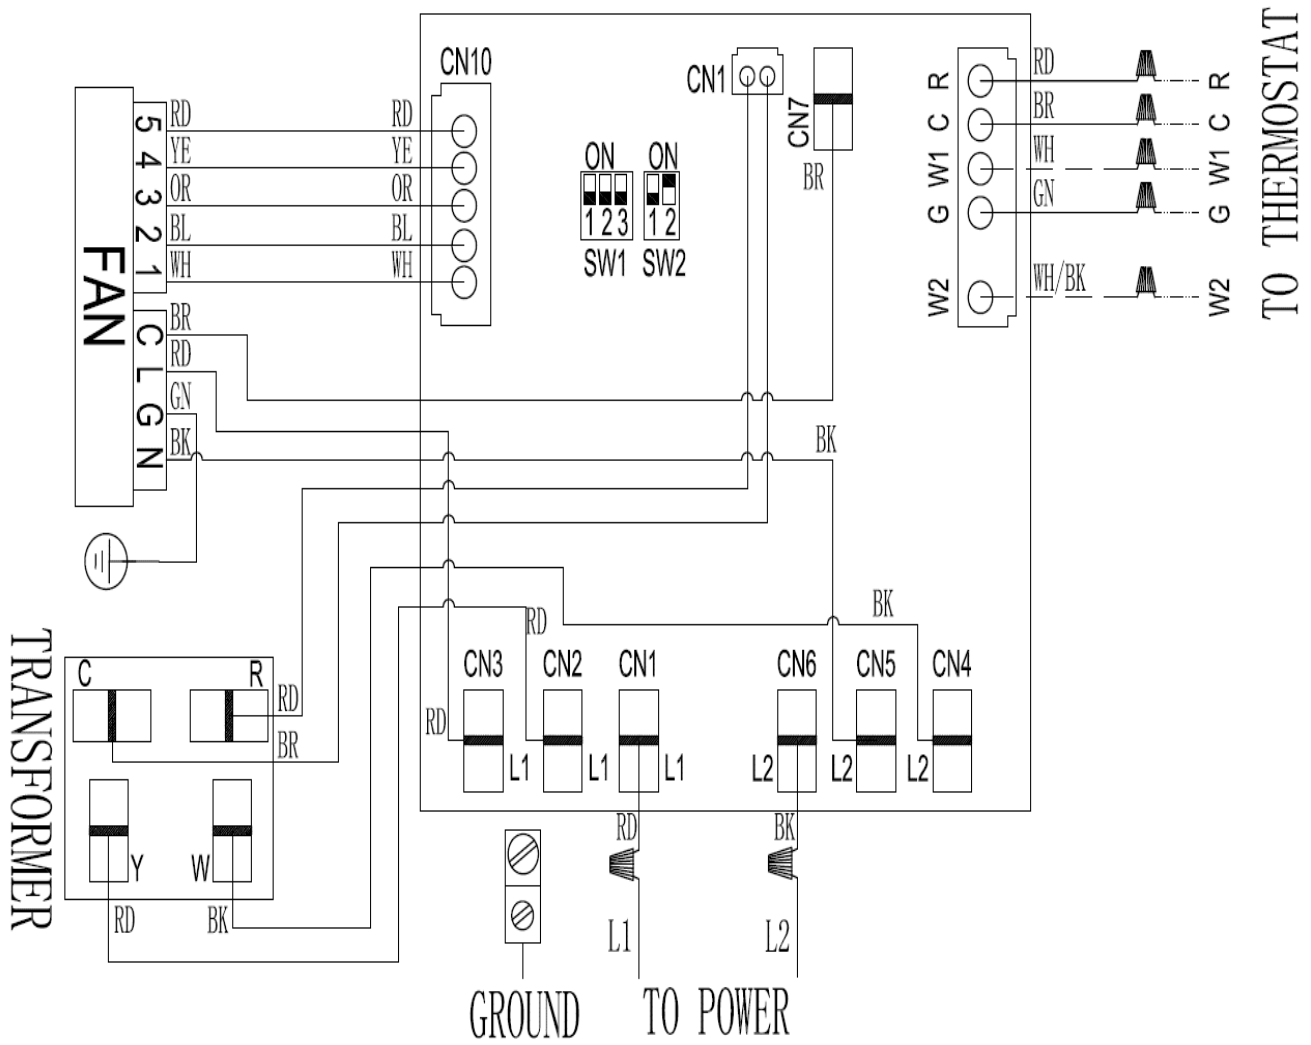

Exploded View - AHC42HA15

Exploded View - AHC42HA15

Exploded View - AHC42HA15

No.	Part No.	Part Name	Qty	Remark
1	91043684	Base pan cotton sticking assembly	1	
2	91043685	Drain pan support plate cotton sticking assembly	4	
3	91043686	Wind wheel fixing plate	1	
4	91043688	Left side panel of air duct	1	
5	91043689	Right side panel of air duct	1	
6	91043691	Electric heater sealing plate	2	
7	91043687	Front side panel of air duct	1	
8	91043690	Wind wheel mounting block	2	
9	91043693	Motor fixing beam assembly	3	
10	91043692	Motor clamp	1	
11	91044857	Fan motor	1	
12	91038107	Wind wheel volute	1	
13	91043696	Evaporator fixing plate 1	1	
14	91044431	Evaporator	2	
15	91043697	Evaporator water baffle 1	2	
16	91043694	Plastic drain pan cotton sticking assembly	1	
17	91043695	Sheet metal drain pan cotton sticking assembly	1	
18	91043701	Evaporator sealing plate cotton sticking assembly	1	
19	91043698	Evaporator fixing plate 2	1	
20	91043703	Connecting plate	2	
21	91043700	Evaporator water baffle 3	1	
22	91043682	Evaporator gas collector pipe assembly	1	
23	91044757	Evaporator shunt pipe assembly	1	
24	91043702	Evaporator connecting plate	2	
25	91043699	Evaporator water baffle 2	1	
26	91043061	Brass binding post	1	
27	91043708	Electric control mounting plate	1	
28	91034032	PCB	1	
29	91041237	Transformer	1	
30	91043705	Piping cover cotton sticking assembly	1	
31	91043711	Drain pan fixing block	1	
32	91043709	Support bar	2	
33	91043707	Electric control box cover cotton sticking assembly	1	
34	91044424	Circuit breaker sealing plate	1	

Exploded View - AHC42HA15

No.	Part No.	Part Name	Qty	Remark
35	91043706	Upper side panel cotton sticking assembly	1	
36	91043704	Lower side panel cotton sticking assembly	1	
37	91043710	Filter cover	1	