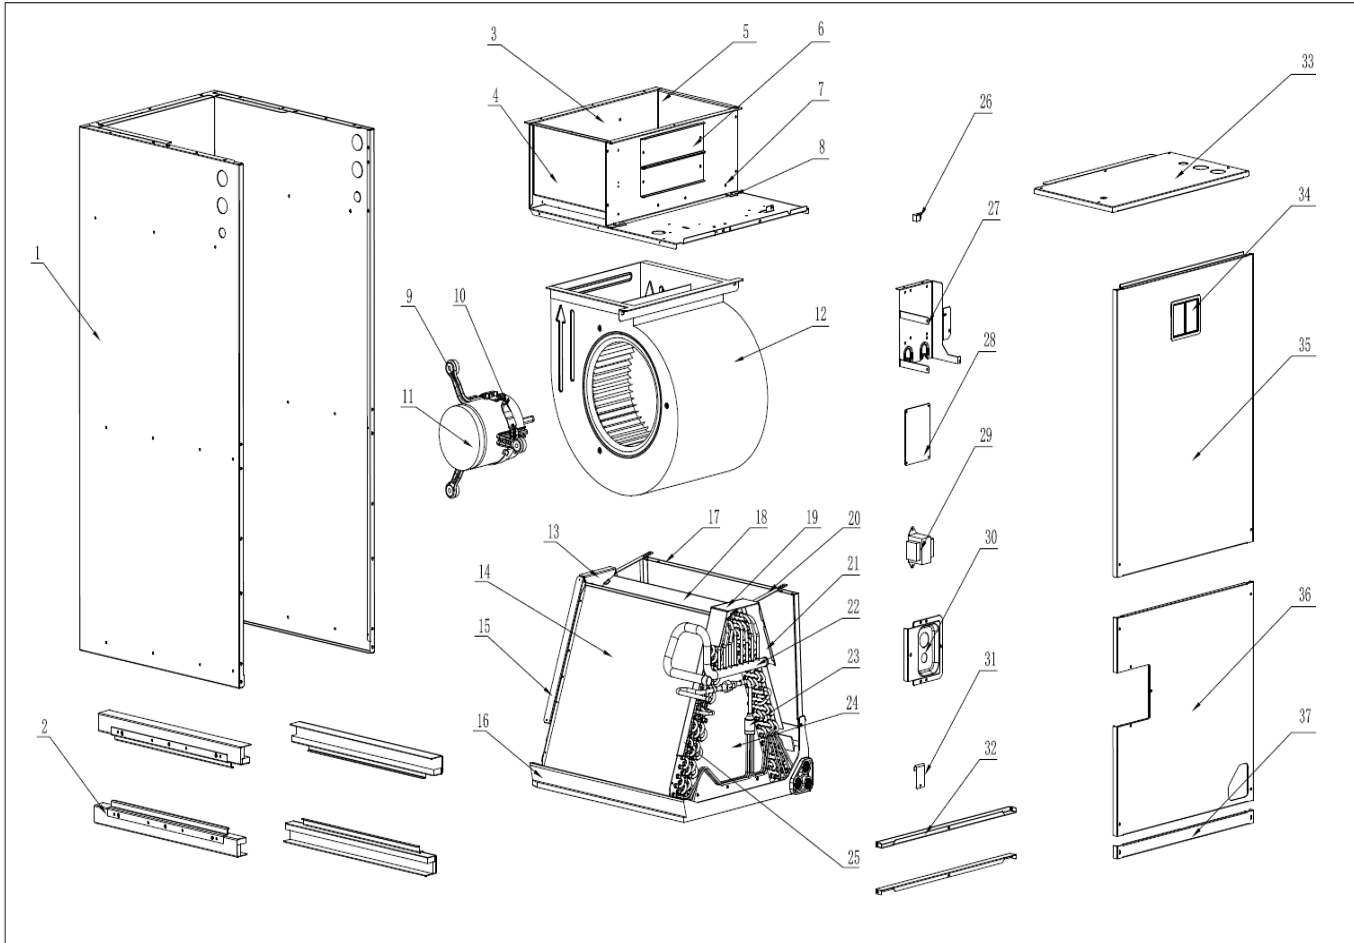

### Exploded View - AHC36HA15

LINEAR ANNOTATION	NOTES	DIAL SWITCH DESCRIPTION	
		SW1-1	SW1-2
<p>——— FACTORY DEFAULT</p> <p>- - - - - FIELD INSTALLED</p> <p>- - - - - FACTORY OPTION</p> <p>Please refer to the actual wiring diagram.</p>	<ol style="list-style-type: none"> <li>1. Grounded and all wiring to conform to I.E.C.</li> <li>2. Replacement wire must be the same gauge and insulation type as original wire.</li> <li>3. The units should connect the stated-cross-section earth wire and keep it grounding unfailingly.</li> <li>4. Electric Heater is optional.</li> </ol>	LOW	MEDIUM LOW
		MEDIUM	MEDIUM HIGH
		MEDIUM HIGH	HIGH

Exploded View - AHC36HA15

No.	Part No.	Part Name	Qty	Remark
35	91043706	Upper side panel cotton sticking assembly	1	
36	91043704	Lower side panel cotton sticking assembly	1	
37	91043710	Filter cover	1	