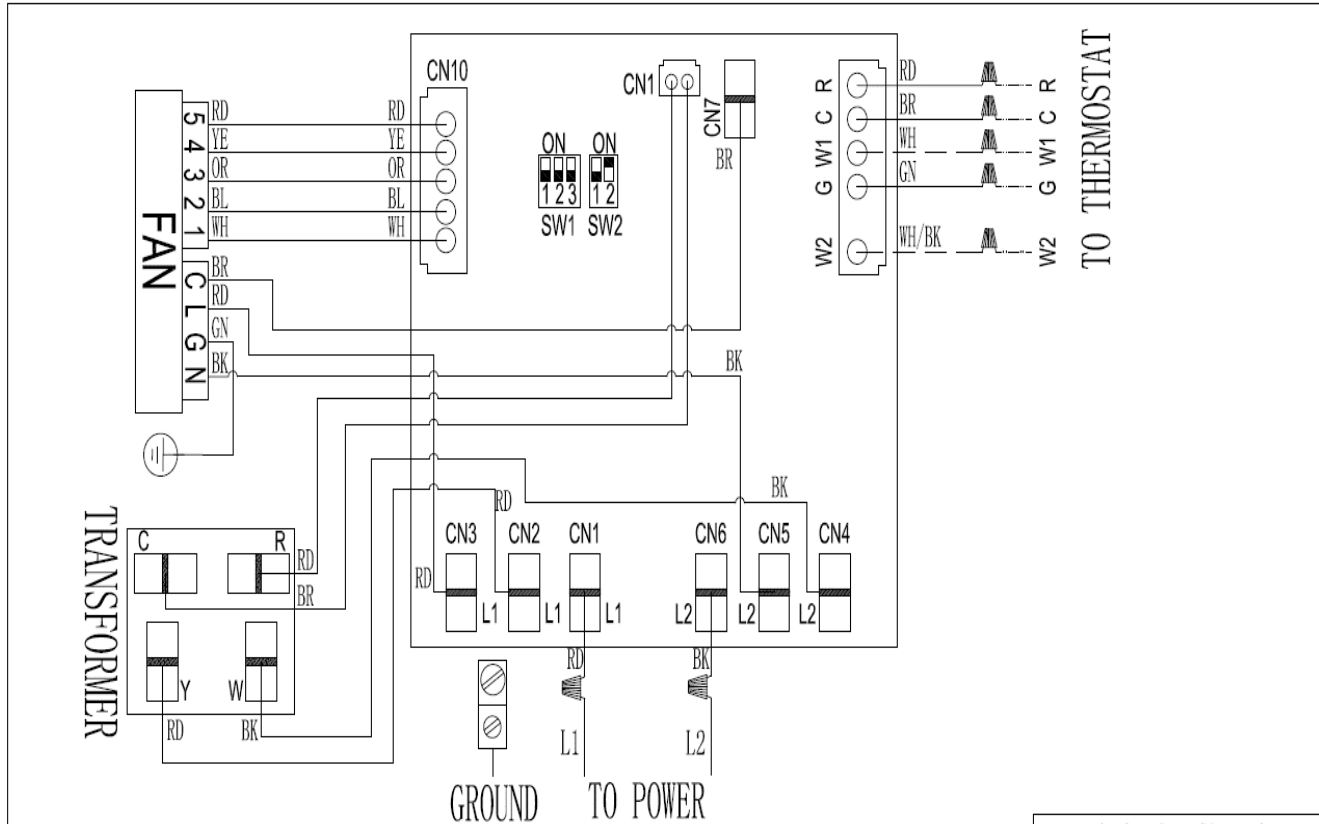

### Exploded View - AHC36HA15

LINEAR ANNOTATION	NOTES	DIAL SWITCH DESCRIPTION	
		SW1-1	SW1-2
<p>——— FACTORY DEFAULT</p> <p>- - - - - FIELD INSTALLED</p> <p>- - - - - FACTORY OPTION</p> <p>Please refer to the actual wiring diagram.</p>	<ol style="list-style-type: none"> <li>1. Grounded and all wiring to conform to I.E.C.</li> <li>2. Replacement wire must be the same gauge and insulation type as original wire.</li> <li>3. The units should connect the stated-cross-section earth wire and keep it grounding unfailingly.</li> <li>4. Electric Heater is optional.</li> </ol>	LOW	MEDIUM LOW
		MEDIUM	MEDIUM HIGH
		MEDIUM HIGH	HIGH

Exploded View - AHC36HA15

No.	Part No.	Part Name	Qty	Remark
35	91043706	Upper side panel cotton sticking assembly	1	
36	91043704	Lower side panel cotton sticking assembly	1	
37	91043710	Filter cover	1	