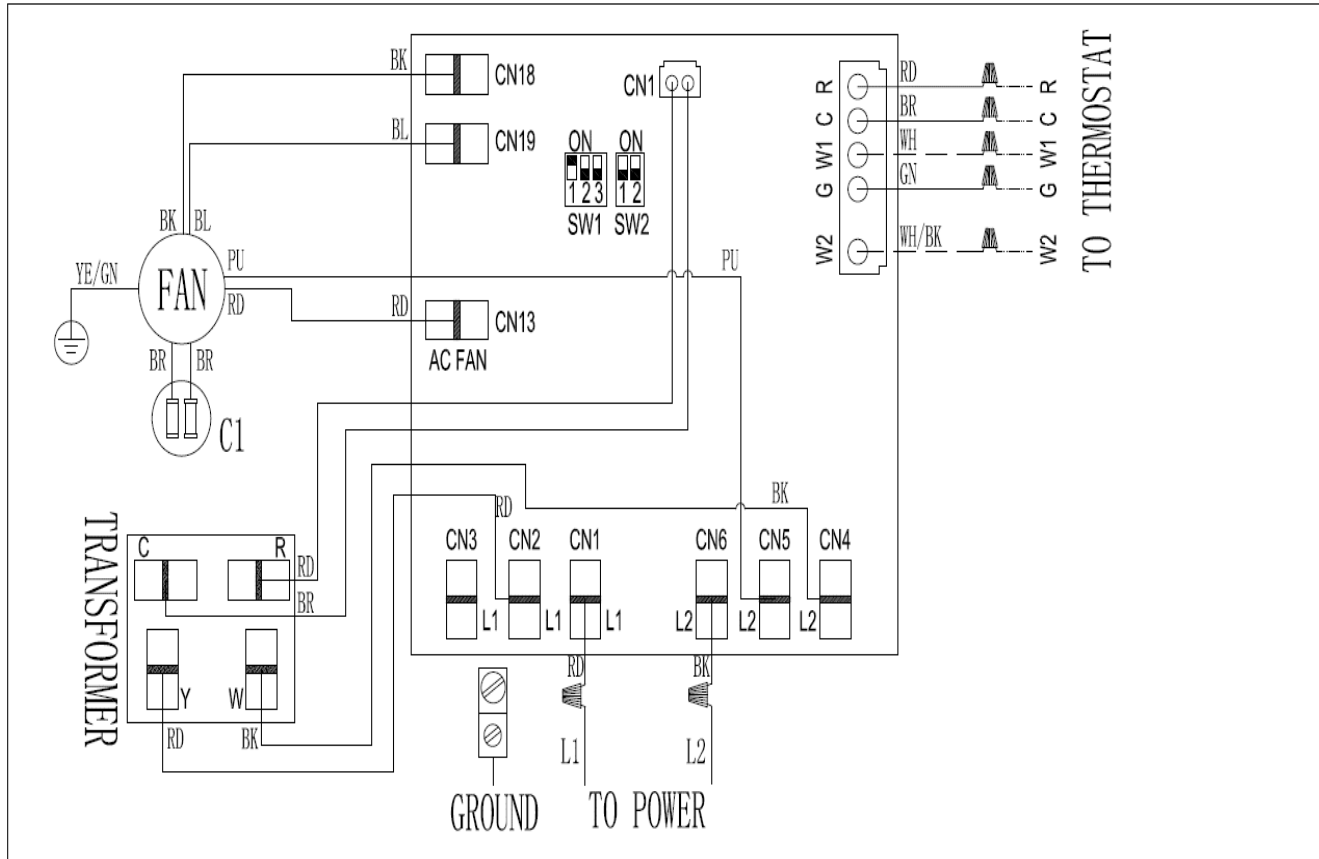

Exploded View - AHC24HA15

Exploded View - AHC24HA15

LINEAR ANNOTATION	NOTES	DIAL SWITCH DESCRIPTION	
<p>————— FACTORY DEFAULT</p> <p>----- FIELD INSTALLED</p> <p>----- FACTORY OPTION</p> <p>Please refer to the actual wiring diagram.</p>	<p>1. Grounded and all wiring to conform to I.E.C.</p> <p>2. Replacement wire must be the same gauge and insulation type as original wire.</p> <p>3. The units should connect the stated-cross-section earth wire and keep it grounding unfaithfully.</p> <p>4. Electric Heater is optional.</p>	SW1-1	AC FAN
		The rest of the DIP switches are reserved.	

Exploded View - AHC24HA15

No.	Part No.	Part Name	Qty	Remark
36	91043704	Lower side panel cotton sticking assembly	1	
37	91043710	Filter cover	1	