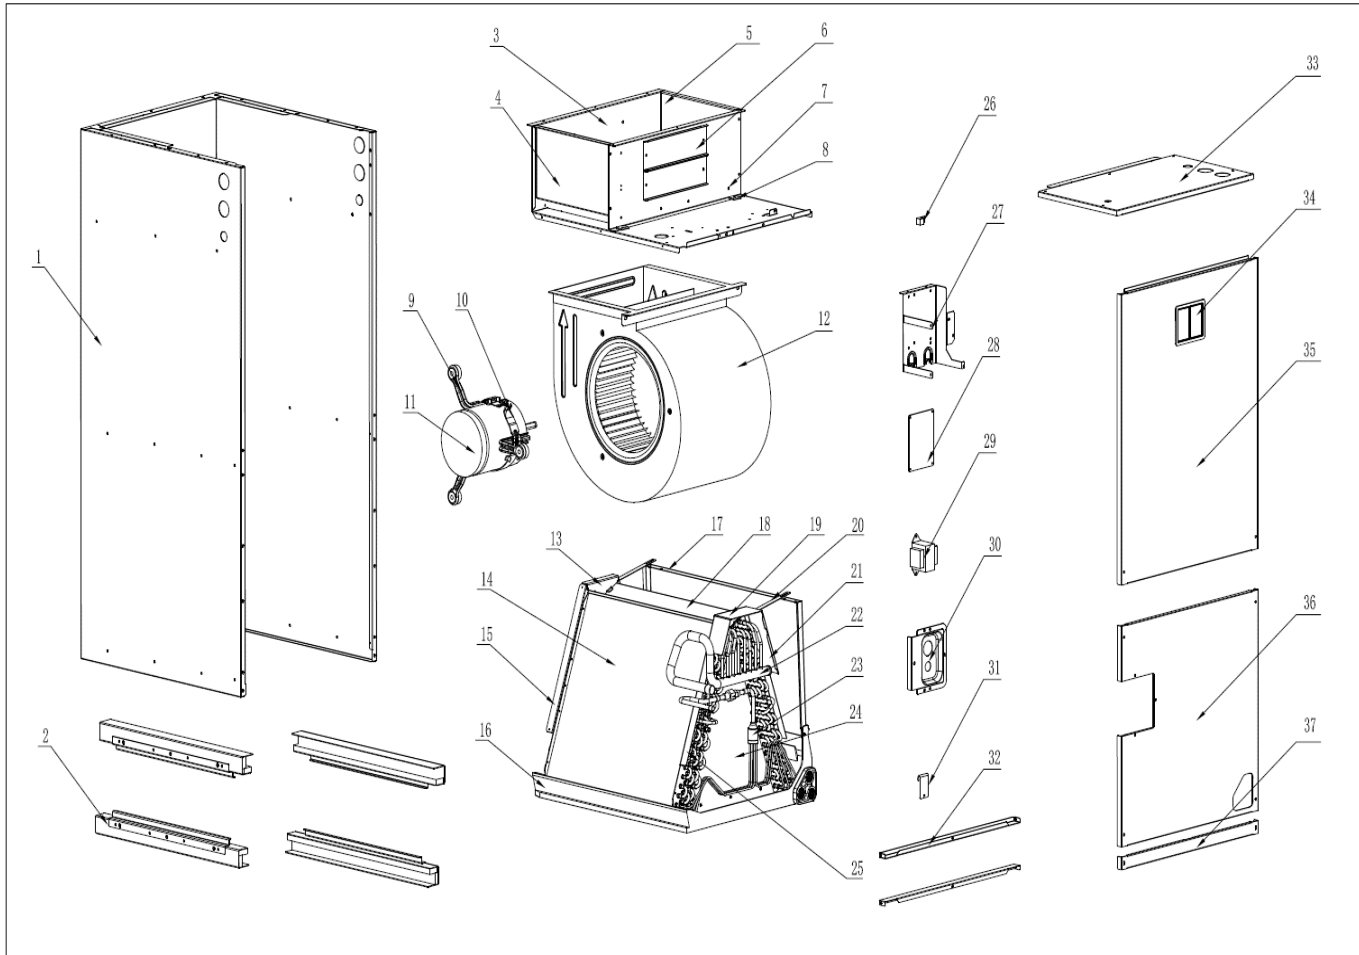

Exploded View - AHC24HA15

Exploded View - AHC24HA15

LINEAR ANNOTATION	NOTES	DIAL SWITCH DESCRIPTION	
<p>————— FACTORY DEFAULT</p> <p>----- FIELD INSTALLED</p> <p>----- FACTORY OPTION</p> <p>Please refer to the actual wiring diagram.</p>	<p>1. Grounded and all wiring to conform to I.E.C.</p> <p>2. Replacement wire must be the same gauge and insulation type as original wire.</p> <p>3. The units should connect the stated-cross-section earth wire and keep it grounding unfaithfully.</p> <p>4. Electric Heater is optional.</p>	SW1-1	AC FAN
		The rest of the DIP switches are reserved.	