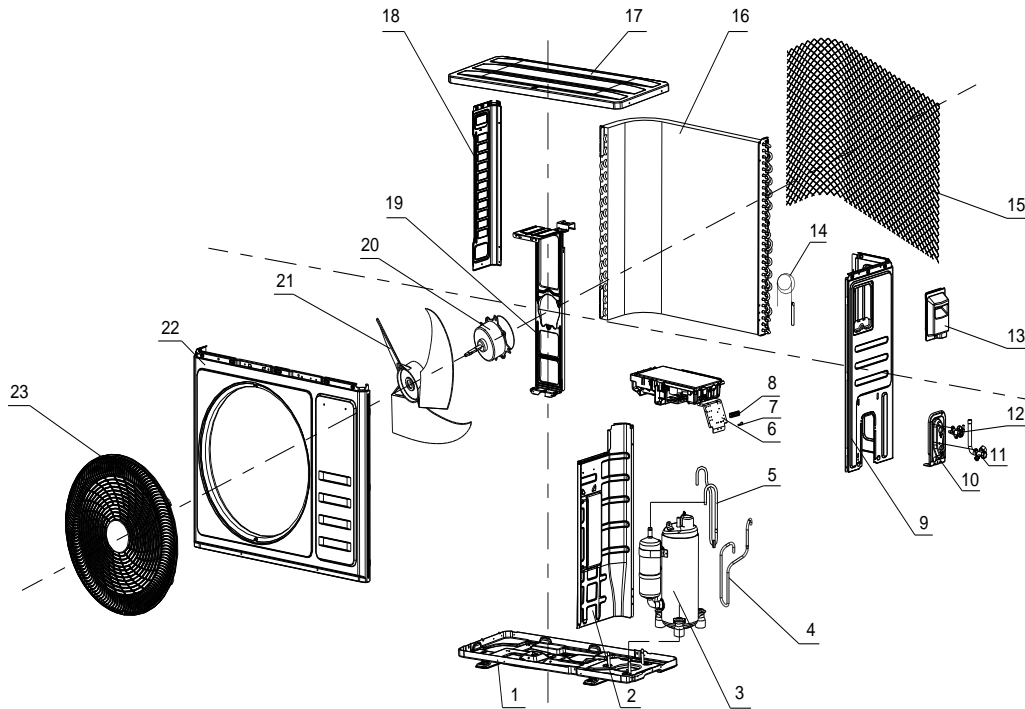

Exploded View - MGTC2423CA-20

No.	Part No.	Part Name	Qty	Remark
1	41202-000359	Base	1	
2	41208-000153	Partition plate	1	
3	92014-000935	Compressor and accessories	1	
4	92006-008770	Suction pipe	1	
5	92006-008769	Discharge pipe	1	
6	31201-002819	Outdoor PCB Assembly	1	
7	42001-000038	Cable clamp	1	
8	11304-100117	Terminal	1	
9	41205-000092	Right plate	1	
10	41204-000018	Valve supporter	1	
11	92007-001042	Three-way valve	1	
12	92007-006491	Two-way valve	1	
13	41201-000106	Eelectronic Box Cover	1	
14	92007-019420	Capillary assembly	1	
15	42011-000188	Grille	1	
16	92011-008487	Condenser	1	
17	41207-000028	Top cover	1	
18	41205-000117	Left plate	1	
19	41203-000032	Outdoor motor supporter	1	
20	22001-000147	Outdoor motor	1	
21	42004-000105	Propeller fan	1	

Exploded View - MGTC2423CA-20

No.	Part No.	Part Name	Qty	Remark
22	41206-000058	Front plate	1	
23	42011-000039	Fan guard	1	
24	10104-100057	Pipe Temp. sensor and outdoor	1	Not shown in Explosion view
25	A2007-000932	Base carton	1	
26	A1201-010761	Cabinet carton	1	
27	A1202-000030	Base foaming	1	
28	41110-000204	Cover foaming	1	