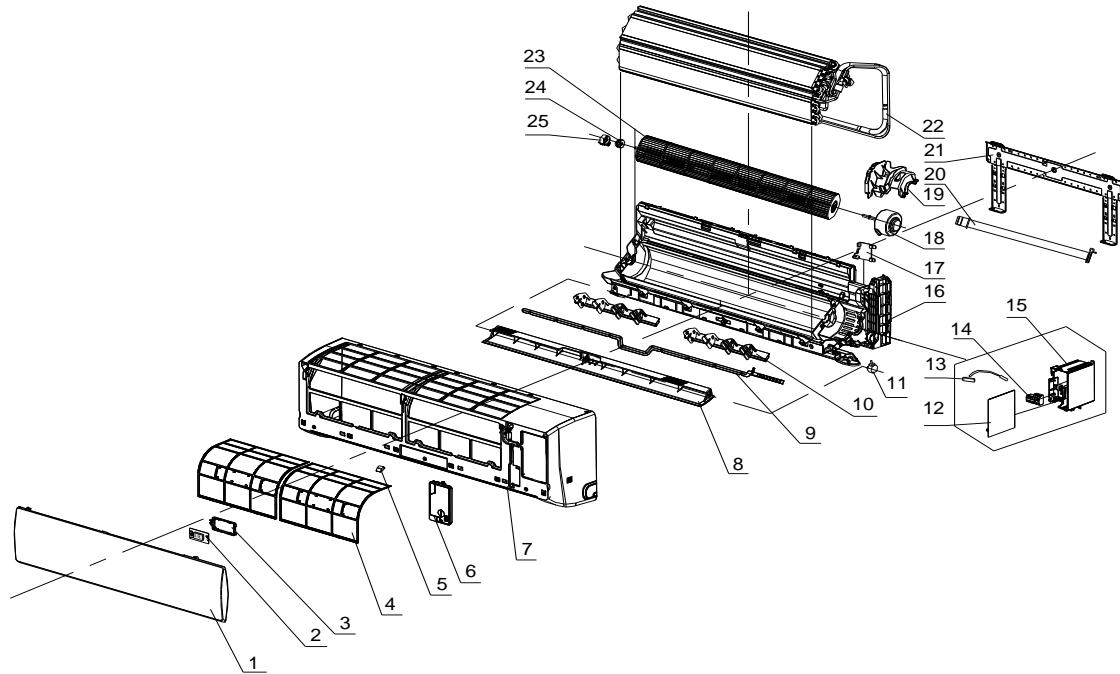

Exploded View - METH2423E1-16

No.	Part No.	Part Name	Qty	Remark
1	41106-002088	Front Panel	1	
2	31102-000085	Display PCB	1	
3	42003-000001	Display PCB Box	1	
4	42008-000001	Air Filter	1	
5	41108-000066	Screw Cover	2	
6	41105-000146	Electrical Box Cover	1	
7	41106-002351	Face Frame	1	
8	41103-000484	Vane	1	
9	41507-000062	Vertical Vane Connector	1	
10	41101-000042	Vertical Vane Assembly	1	
11	22001-000321	Vane Motor	1	
12	31101-001656	Main PCB	1	
13	10104-100014	Indoor Sensor Assembly	1	
14	11304-100028	Terminal	1	
15	41105-000415	Electrical Box	1	
16	41102-000032	Base	1	
17	41101-000224	In And Out Pipe Fixer	1	
18	22001-000240	Indoor Motor	1	
19	42009-000011	Drainage Hose	1	
20	42003-000045	Indoor Motor Cover	1	
21	41109-000019	Installation Plate	1	

Exploded View - METH2423E1-16

No.	Part No.	Part Name	Qty	Remark
22	92011-002754	Evaporator	1	
23	42004-000002	Cross Fan	1	
24	42007-000001	Bearing Mount	1	
25	41101-000251	Bearing Mount Holder	1	
26	22013-000237	Remote Controller	1	Not shown in Explosion view
27	A1101-002076	Indoor Carton	1	
28	A2006-000060	Left Foaming	1	
29	A2006-000059	Right Foaming	1	