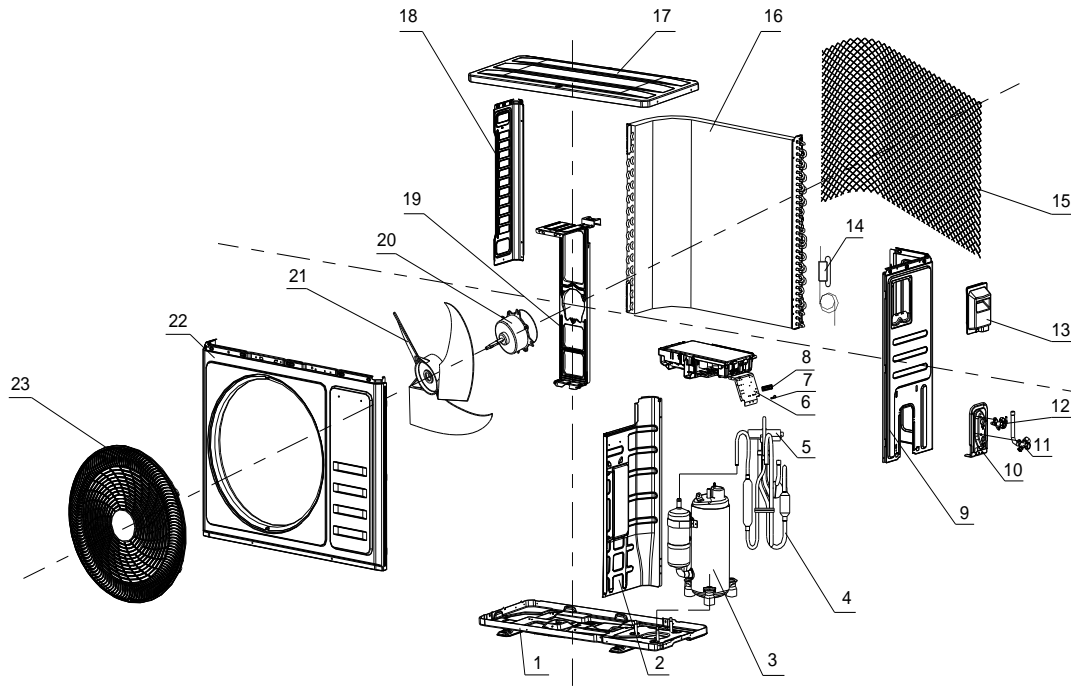

Exploded View - METH2423C1-16

No.	Part No.	Part Name	Qty	Remark
1	41202-000364	Base	1	
2	41208-000149	Partition plate	1	
3	92014-000589	Compressor and accessories	1	
4	92007-006741	4-way valve assembly	1	
5	92008-000244	4-way valve	1	
6	31201-002197	Outdoor PCB assembly	1	
7	42001-000038	Cable clamp 1	1	
	42001-000035	Cable clamp 2	1	
8	11304-100004	Terminal	1	
9	41205-000238	Right plate	1	
10	41204-000018	Valve supporter	1	
11	92007-001066	Three-way valve	1	
12	92008-000258	Two-way valve	1	
13	41201-000029	Electrical box cover	1	
14	92007-007567	Capillary assembly	1	
15	42011-000168	Grille	1	
16	92011-005129	Condenser	1	
17	41207-000033	Top cover	1	
18	41205-000130	Left Plate	1	
19	41203-000052	Outdoor motor supporter	1	
20	22001-000493	Outdoor motor	1	

Exploded View - METH2423C1-16

No.	Part No.	Part Name	Qty	Remark
21	42004-000104	Propeller fan	1	
22	41206-000055	Front plate	1	
23	42011-000081	Fan guard	1	
24	10104-100056	Outdoor Temp. sensor assembly	1	Not shown in Explosion view
25	A2005-000540	Base carton	1	
26	A1201-000396	Cabinet carton	1	
27	A1202-000026	Base foaming	1	
28	41213-000019	Cover foaming	1	