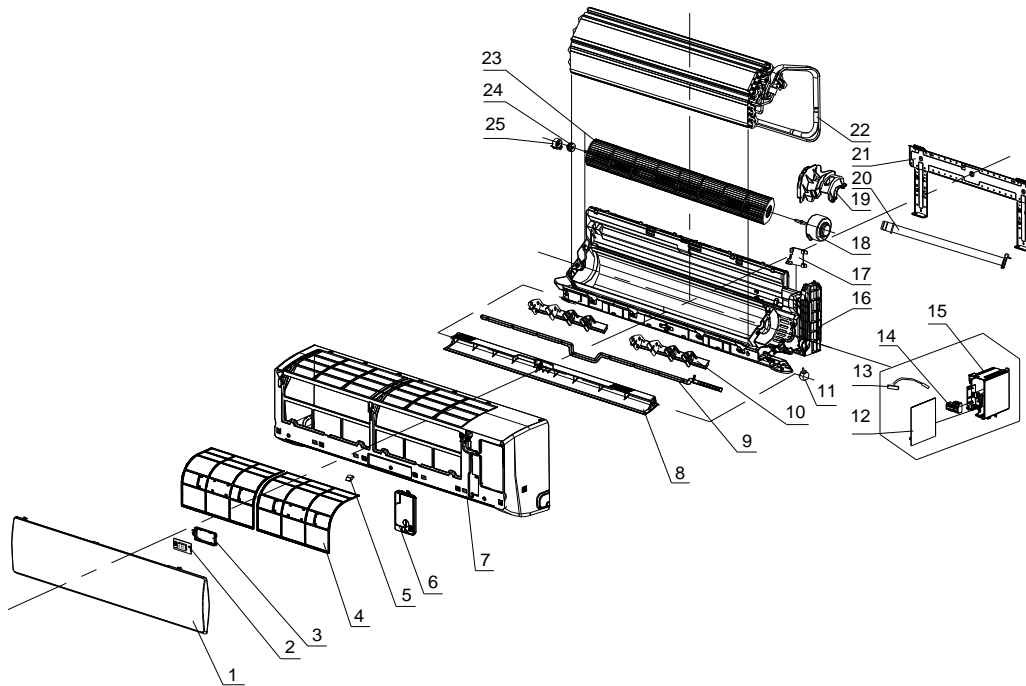

## Exploded View - METH1823E1-16

No.	Part No.	Part Name	Qty	Remark
1	41106-002078	Front Panel	1	
2	31102-000085	Display PCB	1	
3	42003-000001	Display PCB Box	1	
4	42008-000075	Air Filter	1	
5	41108-000066	Screw Cover	2	
6	41105-000146	Electrical Box Cover	1	
7	41106-002356	Face Frame	1	
8	41103-000149	Vane	1	
9	41101-000193	Vertical Vane Connector	1	
10	41101-000067	Vertical Vane Assembly	1	
11	22001-000321	Vane Motor	1	
12	31101-001678	Main PCB	1	
13	10104-100014	Indoor Sensor Assembly	1	
14	11304-100028	Terminal	1	
15	41105-000415	Electrical Box	1	
16	41102-000045	Base	1	
17	41101-000242	In And Out Pipe Fixer	1	
18	22001-000409	Indoor Motor	1	
19	42009-000011	Drainage Hose	1	
20	41108-000013	Indoor Motor Cover	1	
21	41109-000041	Installation Plate	1	

## Exploded View - METH1823E1-16

No.	Part No.	Part Name	Qty	Remark
22	92011-002777	Evaporator	1	
23	42004-000012	Cross Fan	1	
24	42007-000001	Bearing Mount	1	
25	41101-000251	Bearing Mount Holder	1	
26	22013-000237	Remote Controller	1	Not shown in Explosion view
27	A1101-000315	Indoor Carton	1	
28	A2006-000040	Left Foaming	1	
29	A2006-000019	Right Foaming	1	