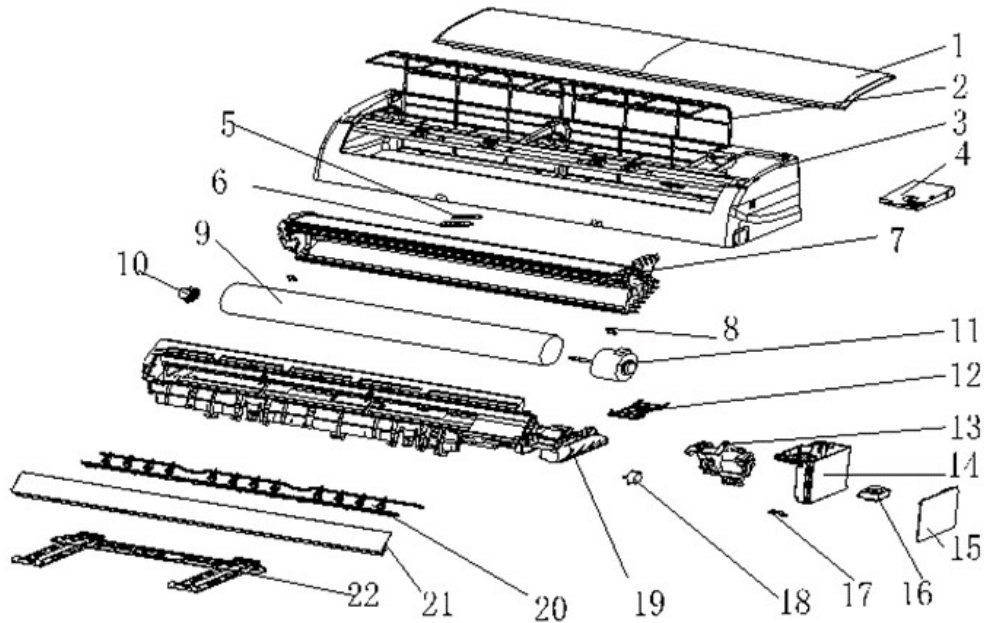

Exploded View MRTH2423E

No.	Part No.	Part Name	Qty	Remark
1	41106-002088	Front Panel	1	
2	42008-000001	Air Filter	2	
3	41106-002351	Face Frame	1	
4	41105-000146	Electrical Box Cover	1	
5	31102-000085	Display PCB	1	
6	42003-000001	Display PCB Box	1	
7	92011-002761	Evaporator	1	
8	41108-000066	Screw Cover	2	
9	42004-000002	Cross Fan	1	
10	42007-000001	Bearing Mount	1	
11	22001-000270	Indoor Motor	1	
12	41101-000224	In And Out Pipe Fixer	1	
13	42003-000045	Indoor Motor Cover	1	
14	41105-000104	Electrical Box	1	
15	31101-000462	Main PCB	1	
16	10502-100021	Transformer	1	
17	42001-000103	Cable Clamp	1	
18	22001-000321	Vane Motor 1	1	
	22001-000318	Vane Motor 2	1	
19	41102-000012	Base	1	
20	41101-000042	Vertical Vane Assembly	3	
21	41103-000142	Vane	1	
22	41109-000019	Installation Plate	1	

Exploded View MRTH2423E

No.	Part No.	Part Name	Qty	Remark
23	10104-100014	Indoor Sensor Assembly	1	Not shown in Exploded View
24	22013-000237	Remote Controller	1	
25	42009-000011	Drainage Hose	1	
26	32001-000094	wifi	1	
27	A1101-002076	Indoor Carton	1	
28	A2006-000060	Left Foaming	1	
29	A2006-000059	Right Foaming	1	
30	42005-000069	Middle support	1	