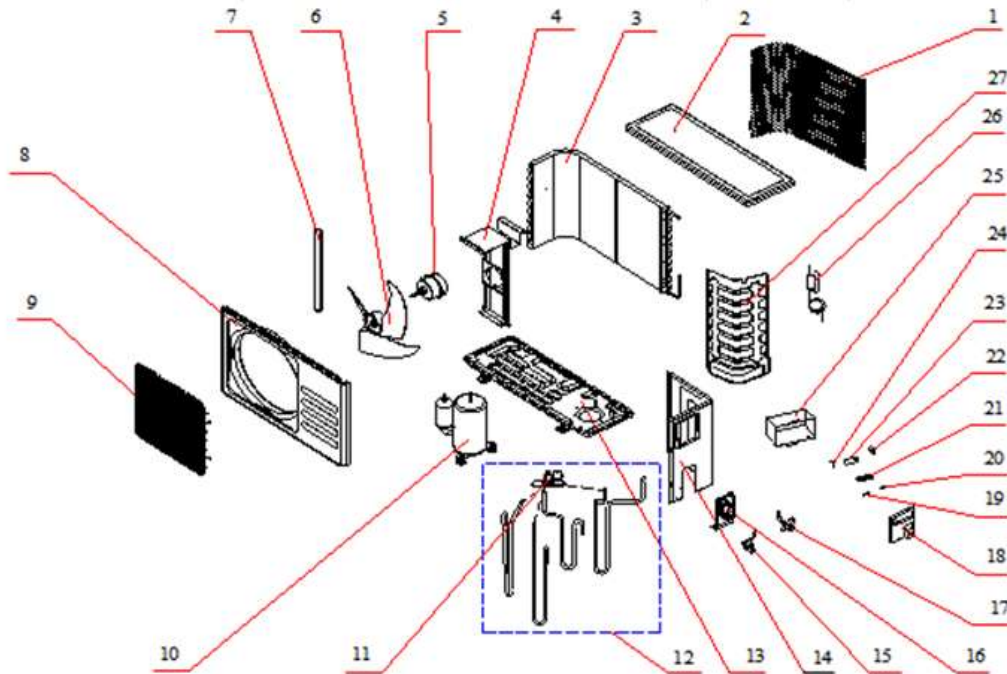

## Exploded View MRTH2423C

No.	Part No.	Part Name	Qty	Remark
1	42011-000152	Back Grille	1	Optional
2	41207-000019	Top Cover	1	
3	92011-000314	Condenser	1	
4	41203-000040	Outdoor Motor Supporter	1	
5	22001-000014	Outdoor Motor	1	
6	42004-000086	Propeller Fan	1	
7	41205-000128	Left Grille Supporter	1	
8	41206-000026	Front Plate	1	
9	42011-000069	Fan Guard	1	
10	92014-000346	Compressor	1	
11	92008-000180	4-way Valve	1	
12	92007-000827	4-way Valve Assembly	1	
13	41202-000068	Base	1	
14	41205-000058	Right Plate	1	
15	92008-000018	Two-way Valve	1	
16	41204-000014	Valve Supporter	1	
17	92008-000116	Three-way Valve	1	
18	41201-000005	Electrical Box Cover	1	
19	42001-000106	Cable Clamp	1	
20	22008-000003	AC contactor	1	
21	11304-100010	Terminal	1	
22	10303-100017	Fan Motor Capacitor	1	
23	22003-000008	Compressor Capacitor	1	

## Exploded View MRTH2423C

No.	Part No.	Part Name	Qty	Remark
24	42001-000030	Capacitor Strip	1	
25	41211-000071	Electrical Parts Box	1	
26	92007-001925	Capillary Assembly	1	
27	41208-000120	Partition plate	1	
28	10104-100007	Outdoor sensor	1	Not shown in the Exploded view.
29	A1201-000340	Cabinet Carton	1	
30	A2005-000513	Base Carton	1	
31	A1202-000023	Base Foam	1	
32	41213-000016	Cover Foam	1	