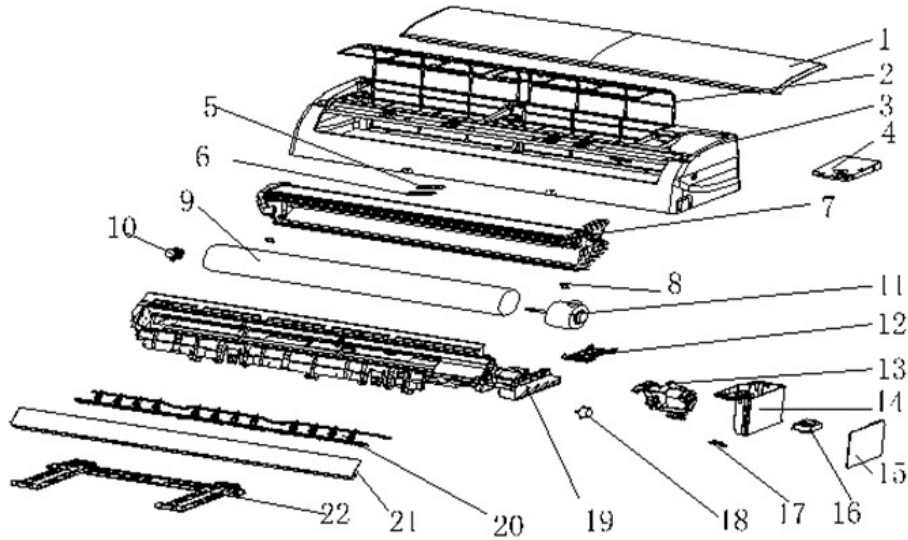

Exploded View METH1823E-16

No.	Part No.	Part Name	Qty	Remark
1	41106-002078	Front Panel	1	
2	42008-000075	Air Filter	2	
3	41106-002356	Face Frame	1	
4	41105-000146	Electrical Box Cover	1	
5	31102-000085	Display PCB	1	
6	42003-000001	Display PCB Box	1	
7	92011-002773	Evaporator	1	
8	41108-000066	Screw Cover	2	
9	42004-000012	Cross Fan	1	
10	42007-000001	Bearing Mount	1	
11	22001-000267	Indoor Motor	1	
12	41101-000242	In And Out Pipe Fixer	1	
13	41108-000013	Indoor Motor Cover	1	
14	41105-000104	Electrical Box	1	
15	31101-000103	Main PCB	1	
16	10502-100028	Transformer	1	
17	42001-000103	Cable Clamp	1	
18	22001-000321	Vane Motor	1	
19	41102-000048	Base	1	
20	41101-000067	Vertical Vane Assembly	2	
21	41103-000149	Vane	1	
22	41109-000041	Installation Plate	1	
23	10104-100014	Indoor Sensor Assembly	1	Not shown in Explosion view
24	42009-000011	Drainage Hose	1	
25	22013-000028	Remote Controller	1	
26	A1101-000315	Indoor Carton	1	

Exploded View METH1823E-16

No.	Part No.	Part Name	Qty	Remark
27	A2006-000040	Left Foaming	1	Not shown in Explosion view
28	A2006-000019	Right Foaming	1	