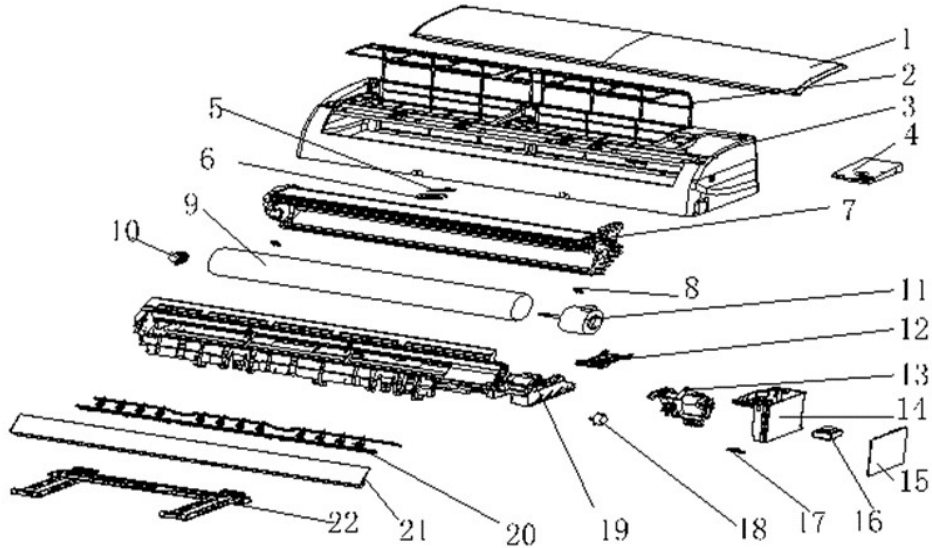

Exploded View METH1223E-16

No.	Part No.	Part Name	Qty	Remark
1	41106-002048	Front Panel	1	
2	42008-000037	Air Filter	2	
3	41106-002371	Face Frame	1	
4	41201-000068	Electrical Box Cover	1	
5	31102-000085	Display PCB	1	
6	42003-000001	Display PCB Box	1	
7	92011-002804	Evaporator	1	
8	41108-000066	Screw Cover	1	
9	42004-000039	Cross Fan	1	
10	42007-000001	Bearing Mount	1	
11	22001-000269	Indoor Motor	1	
12	41101-000242	In And Out Pipe Fixer	1	
13	42003-000060	Indoor Motor Cover	1	
14	41105-000104	Electrical Box	1	
15	31101-000264	Main PCB	1	
16	10502-100030	Transformer	1	
17	42001-000103	Cable Clamp	1	
18	22001-000313	Vane Motor 1	1	
19	41199-002735	Base	1	
20	41101-000081	Vertical Vane Assembly	2	
21	41103-000101	Vane	1	
22	41109-000042	Installation Plate	1	
23	10104-100014	Indoor Sensor Assembly	1	Not shown in Explosion view
24	42009-000011	Drainage Hose	1	
25	22013-000237	Remote Controller	1	
26	A1101-002013	Indoor Carton	1	

Exploded View METH1223E-16

No.	Part No.	Part Name	Qty	Remark
27	41110-000221	Left Foaming	1	Not shown in Explosion view
28	41110-000260	Right Foaming	1	