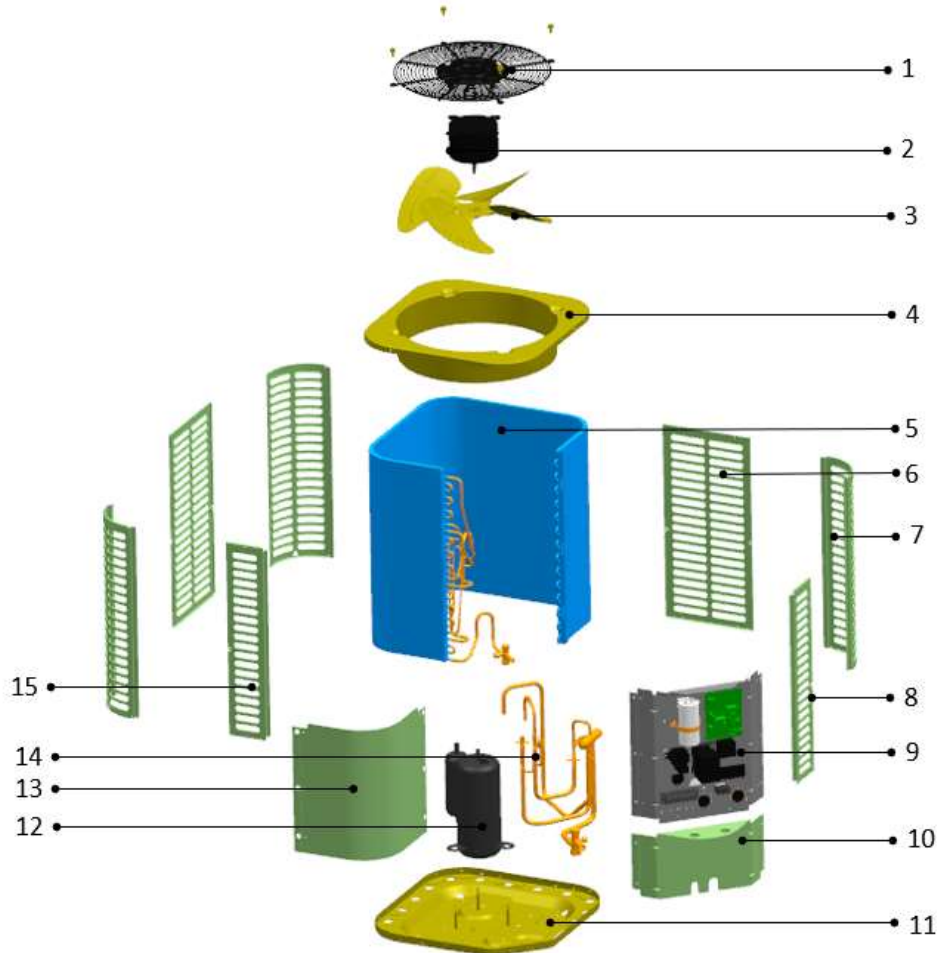

Exploded View - CAC2413H14

Exploded View - CAC2413H14

No.	Part No.	Part Name	Qty	Remark
1	802924290002	Cover net	1	
2	802400400774	Outdoor motor	1	
3	802919900009	Axial-flow fan	1	
4	801224290022	Top cover assembly	1	
5	801533490082	Condenser assembly	1	
5.1	801533490081	Condenser	1	
5.2	801624290237	Condenser input pipe assembly	1	
5.3	801624290244	Condenser output pipe assembly	1	
5.3.1	801624290245	High-pressure valves weld assembly	1	
5.3.1.1	801625400002	Square valve	1	
6	801224290024	Rear side-panel	2	
7	801224290030	Support board	3	
8	801224290028	Right side panel	1	
9	803332490023	Electronic components	1	
9.1	801225490097	Electric install board weld assembly	1	
9.2	802300100261	Contactora	1	
9.3	802401000061	Fan motor capacitor	1	
9.4	802401000047	Compressor capacitor	1	
9.5	803300301099	Electronic control box	1	
10	801224290026	Left side panel	1	
11	801223290006	Chassis assembly	1	
12	801401200002	Compressor	1	
13	801225490041	Top panel	1	
14	801632890116	Four way valve welding assembly	1	
14.1	801600100027	Four way valve	1	
14.2	801600900072	Square valve	1	
14.3	802300900041	Pressure switch	1	
15	801224290034	Left side panel	1	