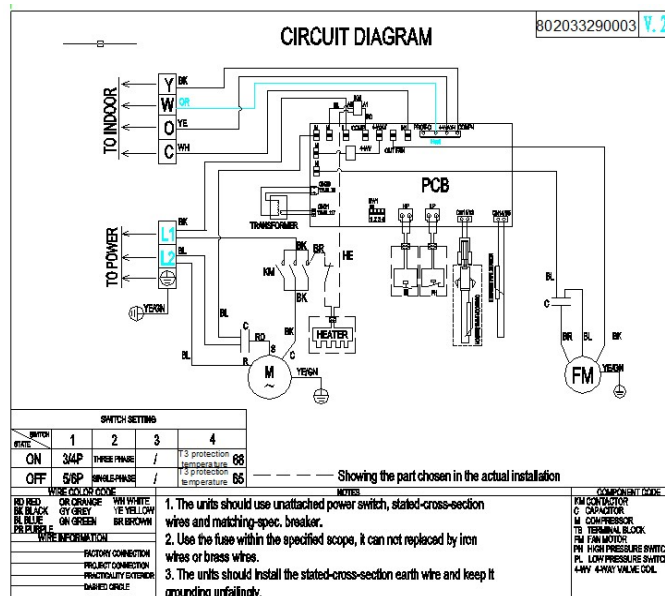

Exploded View - CAC2413H14

Exploded View - CAC2413H14

No.	Part No.	Part Name	Qty	Remark
1	802924290002	Cover net	1	
2	802400400774	Outdoor motor	1	
3	802919900009	Axial-flow fan	1	
4	801224290022	Top cover assembly	1	
5	801533490082	Condenser assembly	1	
5.1	801533490081	Condenser	1	
5.2	801624290237	Condenser input pipe assembly	1	
5.3	801624290244	Condenser output pipe assembly	1	
5.3.1	801624290245	High-pressure valves weld assembly	1	
5.3.1.1	801625400002	Square valve	1	
6	801224290024	Rear side-panel	2	
7	801224290030	Support board	3	
8	801224290028	Right side panel	1	
9	803332490023	Electronic components	1	
9.1	801225490097	Electric install board weld assembly	1	
9.2	802300100261	Contactora	1	
9.3	802401000061	Fan motor capacitor	1	
9.4	802401000047	Compressor capacitor	1	
9.5	803300301099	Electronic control box	1	
10	801224290026	Left side panel	1	
11	801223290006	Chassis assembly	1	
12	801401200002	Compressor	1	
13	801225490041	Top panel	1	
14	801632890116	Four way valve welding assembly	1	
14.1	801600100027	Four way valve	1	
14.2	801600900072	Square valve	1	
14.3	802300900041	Pressure switch	1	
15	801224290034	Left side panel	1	