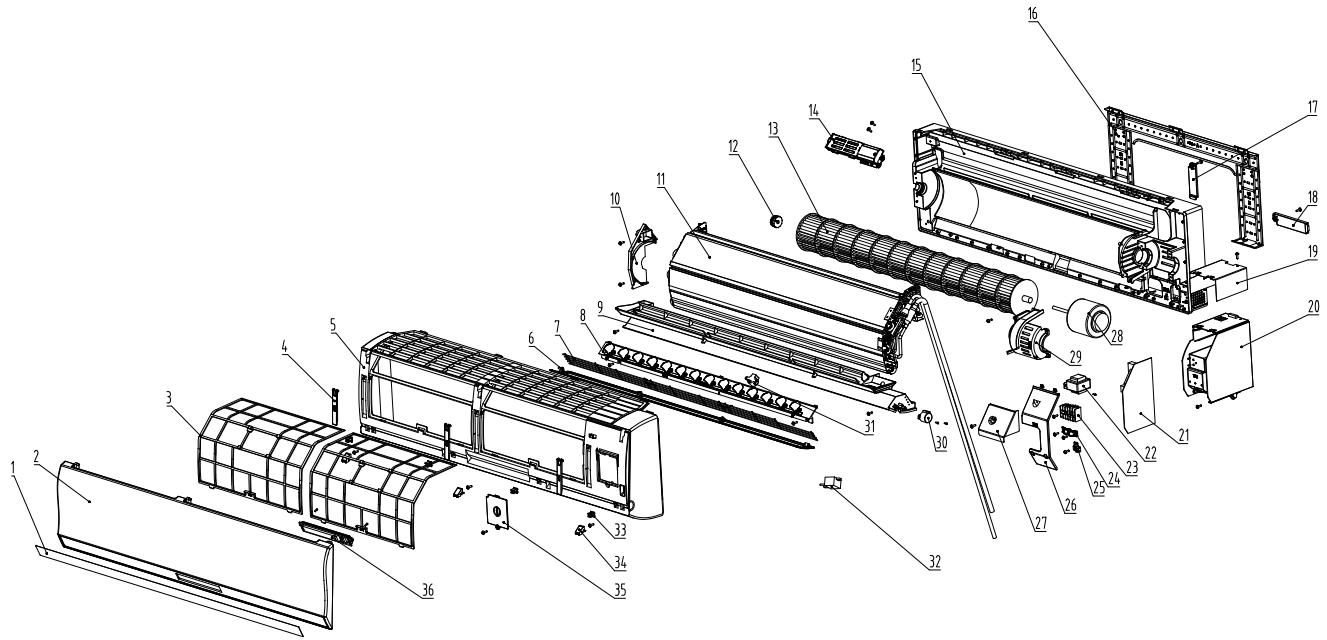

Exploded View - MR2423-EU

No.	Part No.	Part Name	Qty	Remark
1	N/A	Ornamental strip	1	
2	N/A	Panel	1	
3	N/A	Filter	2	
4	N/A	Support bar	2	
5	N/A	Medium frame	1	
6	N/A	Vertical airflow vanes	14	
7	N/A	Air outlet net	1	Optional
8	N/A	Air deflector	1	
9	N/A	Air outlet frame assembly	1	
10	N/A	Left-hand propping holder for evaporator	1	
11	N/A	Coil assemble	1	
12	N/A	Bearing for cross-flow fan	1	
13	N/A	Cross-flow fan	1	
14	N/A	Electric precipitator	1	
15	N/A	Chassis assembly	1	
16	N/A	Mounting plate	1	
17	N/A	Tube clip A	1	
18	N/A	Tube clip B	1	
19	N/A	Steel coat of control box	1	
20	N/A	Control box	1	
21	N/A	PCB	1	
22	N/A	Transformer	1	
23	N/A	Terminal board	1	
24	N/A	Cable clap		
25	N/A	Wiring plate	1	
26	N/A	Control box cover	1	
27	N/A	Top cover	1	

Exploded View - MR2423-EU

No.	Part No.	Part Name	Qty	Remark
28	N/A	Indoor fan motor	1	
29	N/A	Motor cover	1	
30	N/A	Vertical step motor	1	
31	N/A	Horizontal step motor	1	
32	N/A	Anion generator subassembly	1	Optional
33	N/A	Screw	1	
34	N/A	Screw cover	1	
35	N/A	Medium frame cover	1	
36	N/A	Display board assembly	1	