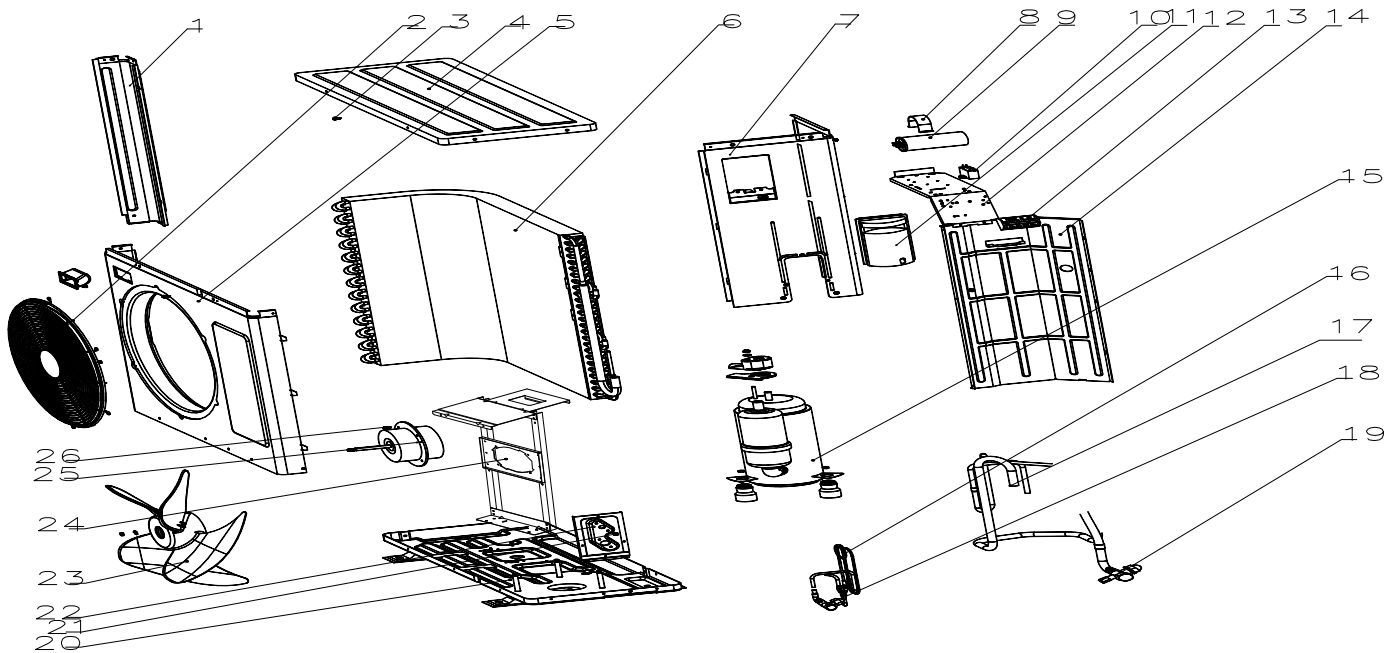

## Exploded View - MR2423-CU

No.	Part No.	Part Name	Qty	Remark
1	N/A	Left side plate	1	
2	N/A	Panel net	1	
3	N/A	Screw	9	
4	N/A	Top cover	1	
5	N/A	Panel	1	
6	N/A	Condenser assembly	1	
7	N/A	Right side plate	1	
8	N/A	Capacitor clamp	2	
9	N/A	Compressor capacitor	1	
10	N/A	Fan capacitor	1	
11	N/A	Handle	1	
12	N/A	Holder for electrical unit	1	
13	N/A	Terminal board	1	
14	N/A	Partition board	1	
15	N/A	Compressor assembly	1	
16	N/A	Capillary assembly	1	
17	N/A	Compressor tubing assembly	1	
18	N/A	Liquid valve	1	
19	N/A	Gas valve	1	
20	N/A	Chassis	1	
21	N/A	Bolt	3	
22	N/A	Valve	1	
23	N/A	Axial-flow fan	1	
24	N/A	Motor bracket	1	
25	N/A	Fan motor	1	
26	N/A	Screw	4	