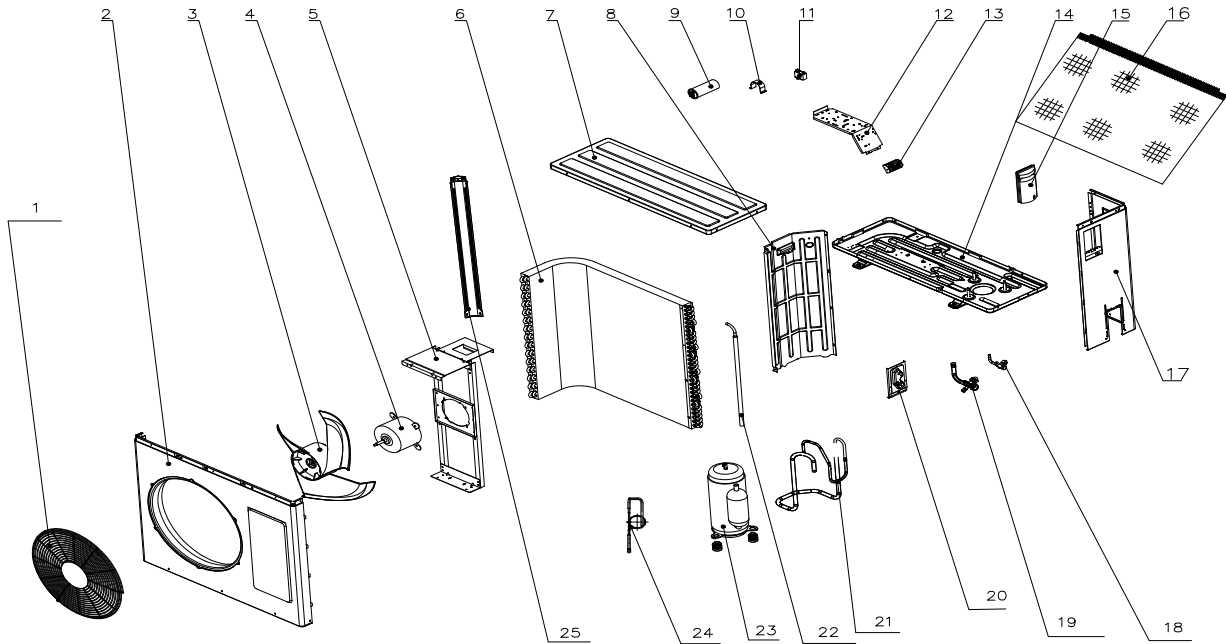

Exploded View - MR1823-CU

No.	Part No.	Part Name	Qty	Remark
1	N/A	Panel net	1	
2	N/A	Panel	1	
3	N/A	Axial-flow fan	1	
4	N/A	Fan motor	1	
5	N/A	Motor bracket	1	
6	N/A	Condenser assembly	1	
7	N/A	Top cover	1	
8	N/A	Partition plate	1	
9	N/A	Compressor capacitor	1	
10	N/A	Capacitor clamp	1	
11	N/A	Fan capacitor	1	
12	N/A	Holder of wiring unit	1	
13	N/A	Terminal board	1	
14	N/A	Chassis assembly	1	
15	N/A	Handle	1	
16	N/A	Back net	1	
17	N/A	Right side plate	1	
18	N/A	Liquid valve	1	
19	N/A	Gas valve	1	
20	N/A	Valve plate	1	
21	N/A	Compressor tubing assembly	1	
22	N/A	Air inlet tube of condenser	1	
23	N/A	Compressor	1	
24	N/A	Capillary assembly	1	
25	N/A	Left side plate	1	