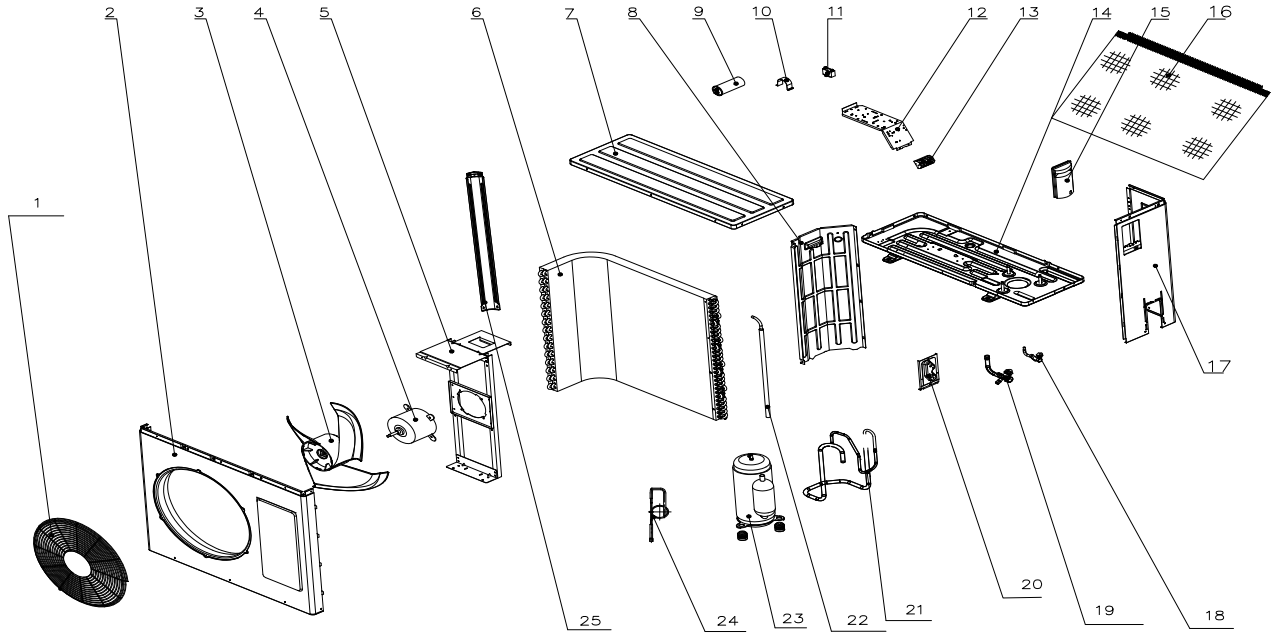

Exploded View - MR1223-CU

No.	Part No.	Part Name	Qty	Remark
1	N/A	Panel net	1	
2	N/A	Panel	1	
3	N/A	Axial-flow fan	1	
4	N/A	Fan motor	1	
5	N/A	Motor bracket	1	
6	N/A	Condenser assembly	1	
7	N/A	Top cover	1	
8	N/A	Partition plate	1	
9	N/A	Compressor capacitor	1	
10	N/A	Capacitor clamp	1	
11	N/A	Fan capacitor	1	
12	N/A	Holder of wiring unit	1	
13	N/A	Terminal board	1	
14	N/A	Chassis assembly	1	
15	N/A	Handle	1	
16	N/A	Back net	1	
17	N/A	Right side plate	1	
18	N/A	Liquid valve	1	
19	N/A	Gas valve	1	
20	N/A	Valve plate	1	
21	N/A	Compressor tubing assembly	1	
22	N/A	Air inlet tube of condenser	1	
23	N/A	Compressor	1	
24	N/A	Capillary assembly	1	
25	N/A	Left side plate	1	