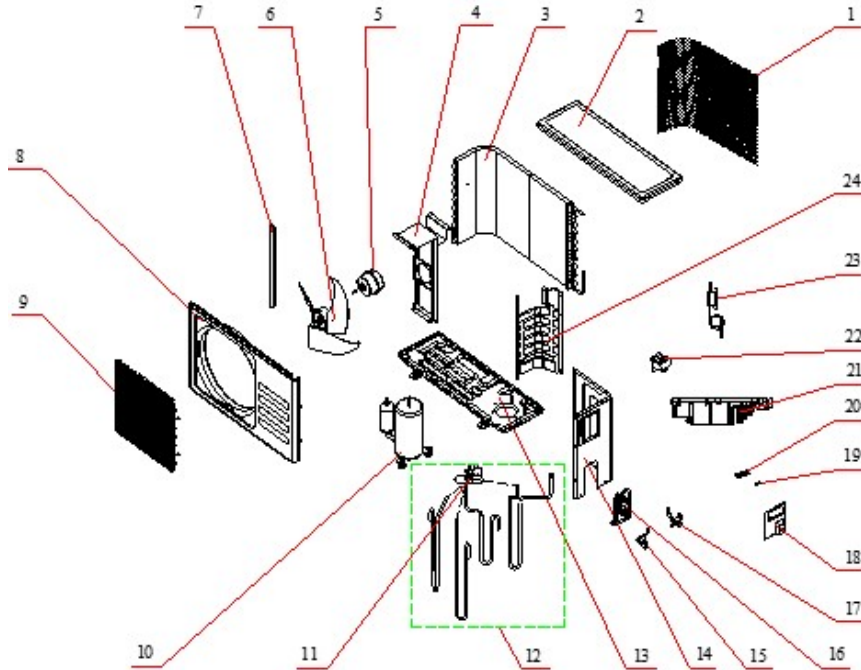

Exploded View - MGS2433CU

No.	Part No.	Part Name	Qty	Remark
1	42011-000128	Grille	1	Optional
2	41207-000028	Top Cover	1	
3	92011-000795	Condenser	1	
4	41203-000046	Outdoor Motor Supporter	1	
5	22001-000091	Outdoor Motor	1	
6	42004-000105	Propeller Fan	1	
7	41205-000135	Left grille supporter	1	
8	41206-000047	Front Plate	1	
9	42011-000085	Fan Guard	1	
10	92014-000474	Compressor	1	
11	92008-000207	4-way Valve	1	
12	92007-000970	4-way Valve Assembly	1	
13	41202-000170	Base	1	
14	41205-000075	Right Plate	1	
15	92007-001057	Two-way Valve	1	
16	41204-000018	Valve Supporter	1	
17	92008-000116	Three-way Valve	1	
18	41201-000015	Electrical Box Cover	1	
19	11304-100017	Terminal	1	
20	42001-000039	Cable clamp1	1	
21	31201-000937	Outdoor PCB Assembly	1	
22	22011-000004	Inductor	1	
23	92007-001974	Capillary Assembly	1	

Exploded View - MGS2433CU

No.	Part No.	Part Name	Qty	Remark
24	41208-000152	Partition plate	1	
25	10104-100039	Pipe Temp. sensor and outdoor Temp. sensor	1	Not shown in explosion view
26	10104-100037	Discharge Temp. sensor	1	
27	A2005-000521	Base carton	1	
28	A1201-005004	Cabinet carton	1	
29	A1202-000030	Base foaming	1	
30	41110-000204	Cover foaming	1	