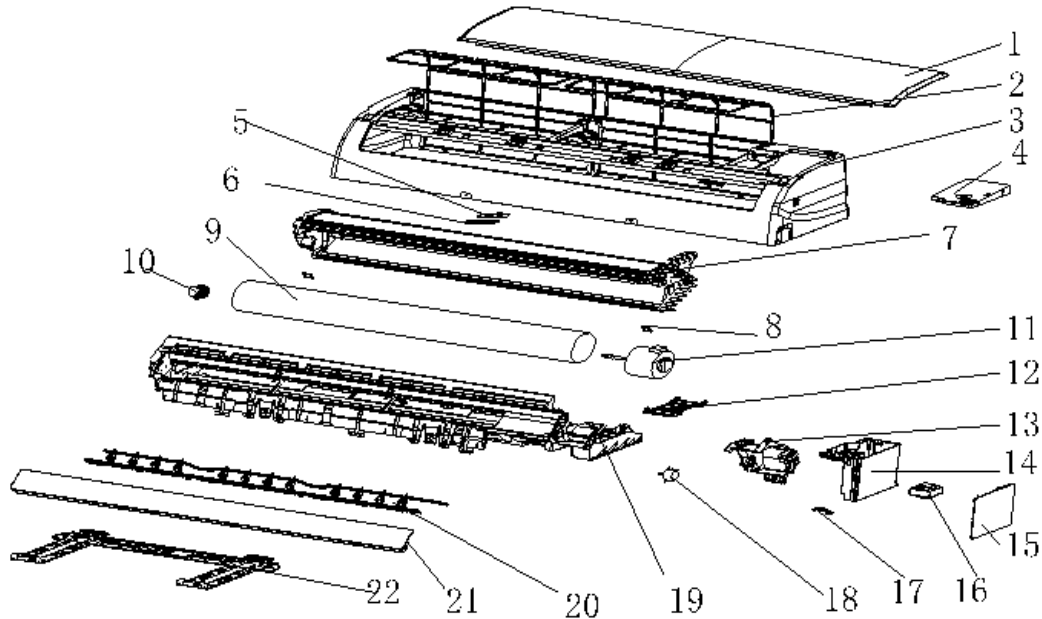

## Exploded View MGS1833EU

No.	Part No.	Part Name	Qty	Remark
1	41106-001707	Front Panel	1	
2	42008-000075	Air Filter	2	
3	41106-002356	Face Frame	1	
4	41211-000079	Electrical Box Cover	1	
5	31102-000084	Display PCB	1	
6	42003-000001	Display PCB Box	1	
7	92011-002814	Evaporator	1	
8	41108-000066	Screw Cover	2	
9	42004-000010	Cross Fan	1	
10	42007-000001	Bearing Mount	1	
11	22001-000272	Indoor Motor	1	
12	41101-000242	In And Out Pipe Fixer	1	
13	41108-000013	Indoor Motor Cover	1	
14	41105-000134	Electrical Box	1	
15	31101-000158	Main PCB	1	
16	10502-100028	Transformer	1	
17	42001-000103	Cable Clamp	1	
18	22001-000321	Vane Motor 1	1	
19	41102-000048	Base	1	
20	41101-000067	Vertical Vane Assembly	2	
21	41103-000149	Vane	1	
22	41109-000041	Installation Plate	1	
23	10104-100027	Indoor Sensor Assembly	1	Not shown in Explosion view

## Exploded View MGS1833EU

No.	Part No.	Part Name	Qty	Remark
24	42009-000011	Drainage Hose	1	Not shown in Explosion view
25	22013-000946	Remote Controller	1	
26	A1101-003942	Indoor Carton	1	
27	A2006-000046	Left Foaming	1	
28	A2006-000027	Right Foaming	1	