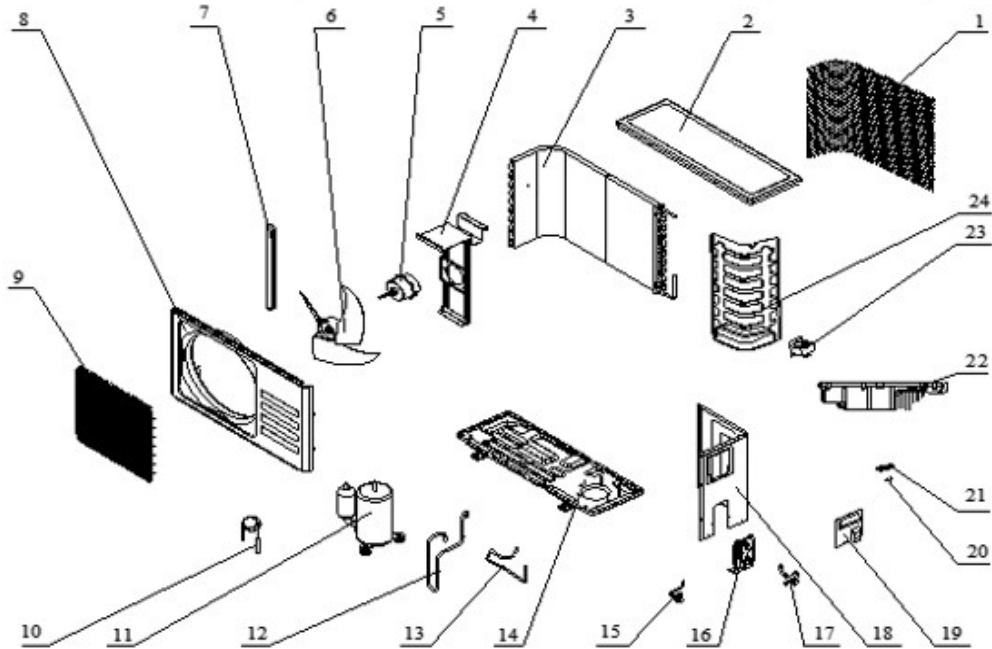

Exploded View MGS1233EU

No.	Part No.	Part Name	Qty	Remark
1	41106-001704	Front Panel	1	
2	42008-000037	Air Filter	2	
3	41106-002371	Face Frame	1	
4	41201-000068	Electrical Box Cover	1	
5	31102-000084	Display PCB	1	
6	42003-000001	Display PCB Box	1	
7	92011-002844	Evaporator	1	
8	41108-000066	Screw Cover	1	
9	42004-000039	Cross Fan	1	
10	42007-000001	Bearing Mount	1	
11	22001-000262	Indoor Motor	1	
12	41101-000242	In And Out Pipe Fixer	1	
13	42003-000060	Indoor Motor Cover	1	
14	41105-000104	Electrical Box	1	
15	31101-000107	Main PCB	1	
16	10502-100028	Transformer	1	
17	42001-000103	Cable Clamp	1	
18	22001-000313	Vane Motor 1	1	
19	41199-002735	Base	1	
20	41101-000081	Vertical Vane Assembly	2	
21	41103-000101	Vane	1	
22	41109-000042	Installation Plate	1	
23	10104-100014	Indoor Sensor Assembly	1	Not shown in Explosion view

Exploded View MGS1233EU

No.	Part No.	Part Name	Qty	Remark
24	42009-000011	Drainage Hose	1	Not Shown in Explosion view
25	22013-000946	Remote Controller	1	
26	A1101-003433	Indoor Carton	1	
27	A2006-000052	Left Foaming	1	
28	A2006-000032	Right Foaming	1	