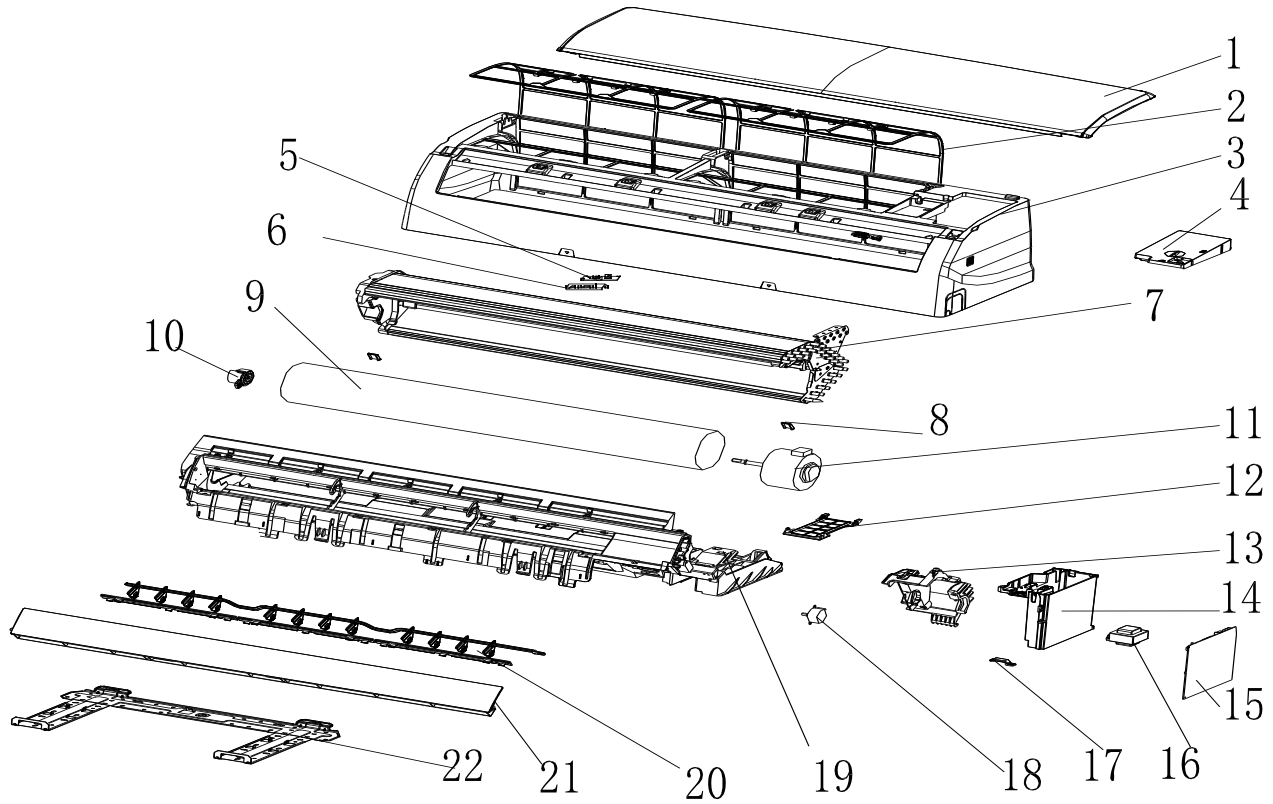

Indoor Unit- MRL2423E

No.	Part No.	Part Name	Q'ty	Remark
1	41106-002202	Front Panel	1	
2	42008-000001	Air Filter	2	
3	41106-002351	Face Frame	1	
4	41105-000146	Electrical Box Cover	1	
5	31102-000084	Display PCB	1	
6	42003-000001	Display PCB Box	1	
7	92011-002861	Evaporator	1	
8	41108-000066	Screw Cover	2	
9	42004-000002	Cross Fan	1	
10	42007-000001	Bearing Mount	1	
11	22001-000270	Indoor Motor	1	
12	41101-000224	In And Out Pipe Fixer	1	
13	42003-000045	Indoor Motor Cover	1	
14	41105-000104	Electrical Box	1	
15	31101-000528	Main PCB	1	
16	10502-100028	Transformer	1	
17	42001-000103	Cable Clamp	1	
18	22001-000321	Vane Motor 1	1	
19	41102-000002	Base	1	
20	41101-000042	Vertical Vane Assembly	3	
21	41103-000142	Vane	1	
22	41109-000019	Installation Plate	1	
23	10104-100014	Indoor Sensor Assembly	1	Not shown in Explosion view
24	22013-000946	Remote Controller	1	
26	42009-000011	Drainage Hose	1	
27	A1101-008013	Indoor Carton	1	
28	A2006-000070	Left Foaming	1	
29	A2006-000068	Right Foaming	1	
30	42005-000069	Middle support	1	