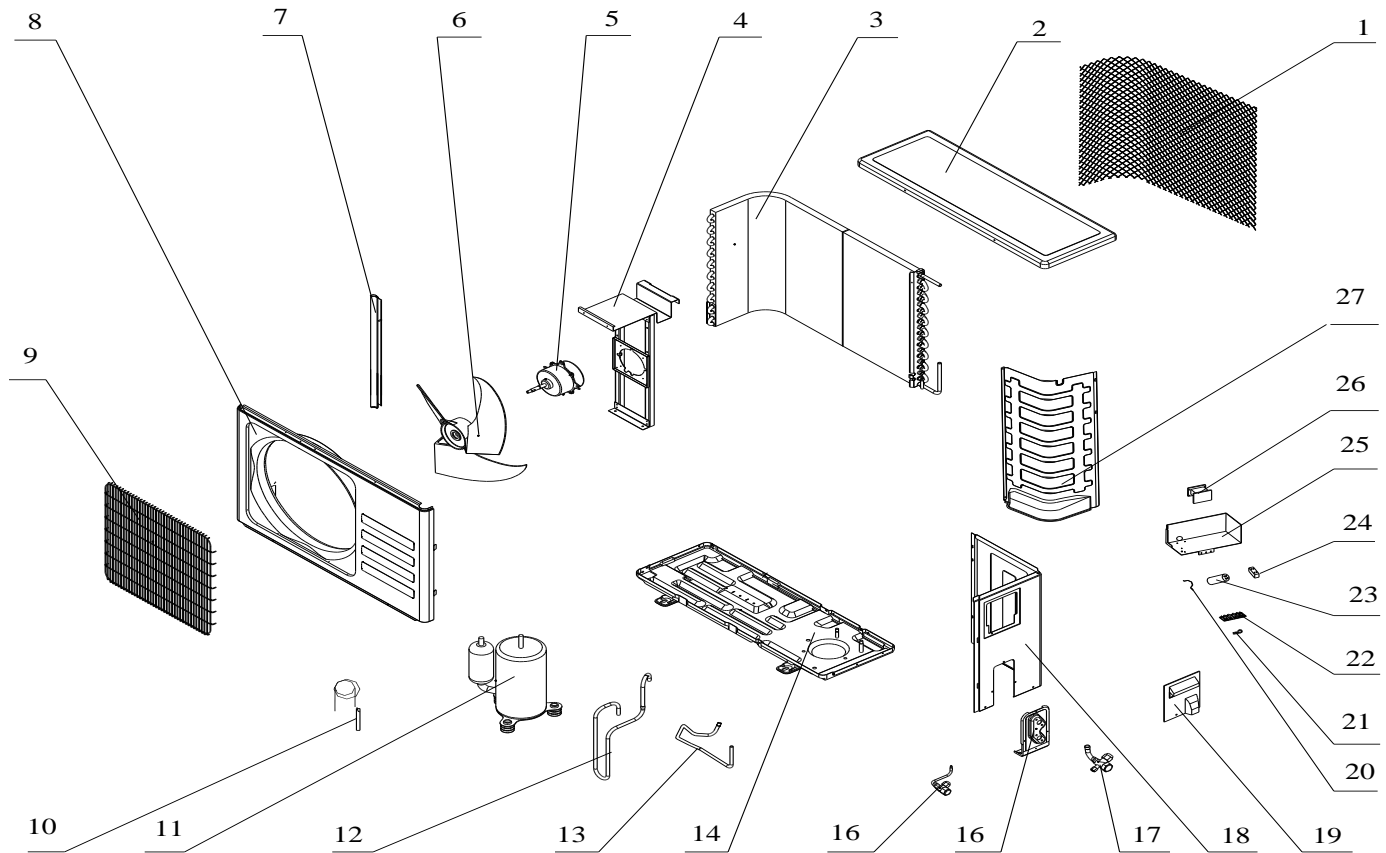

Outdoor Unit-MRL2423C

No.	Part No.	Part Name	Q'ty	Remark
1	42011-000107	Grille	1	Optional
2	41207-000019	Top Cover	1	
3	92011-000501	Condenser	1	
4	41203-000040	Outdoor Motor Supporter	1	
5	22001-000014	Outdoor Motor	1	
6	42004-000086	Propeller Fan	1	
7	41205-000128	Left Grille Supporter	1	
8	41206-000026	Front Plate	1	
9	42011-000069	Fan Guard	1	
10	92007-001952	Capillary Assembly	1	
11	92014-000346	Compressor	1	
12	92006-000334	Discharge Pipe	1	
13	92006-001495	Suction Pipe	1	
14	41202-000068	Base	1	
15	92008-000018	Two-way Valve	1	
16	41204-000014	Valve Supporter	1	
17	92008-000116	Three-way Valve	1	
18	41205-000058	Right Plate	1	
19	41201-000005	Electrical Box Cover	1	
20	42001-000030	Capacitor Strip	1	
21	42001-000106	Cable Clamp	1	
22	11304-100004	Terminal	1	
23	22003-000008	Compressor Capacitor	1	
24	10303-100017	Fan Motor Capacitor	1	
25	41211-000071	Electrical Parts Box	1	
26	22008-000003	AC Contactor	1	
27	41208-000120	Partition plate	1	
28	A1201-008652	Cabinet Carton	1	Not shown in the Explosion view.
29	A2005-000513	Base carton	1	
30	A1202-000023	Base foaming	1	
31	41213-000016	Cover foaming	1	