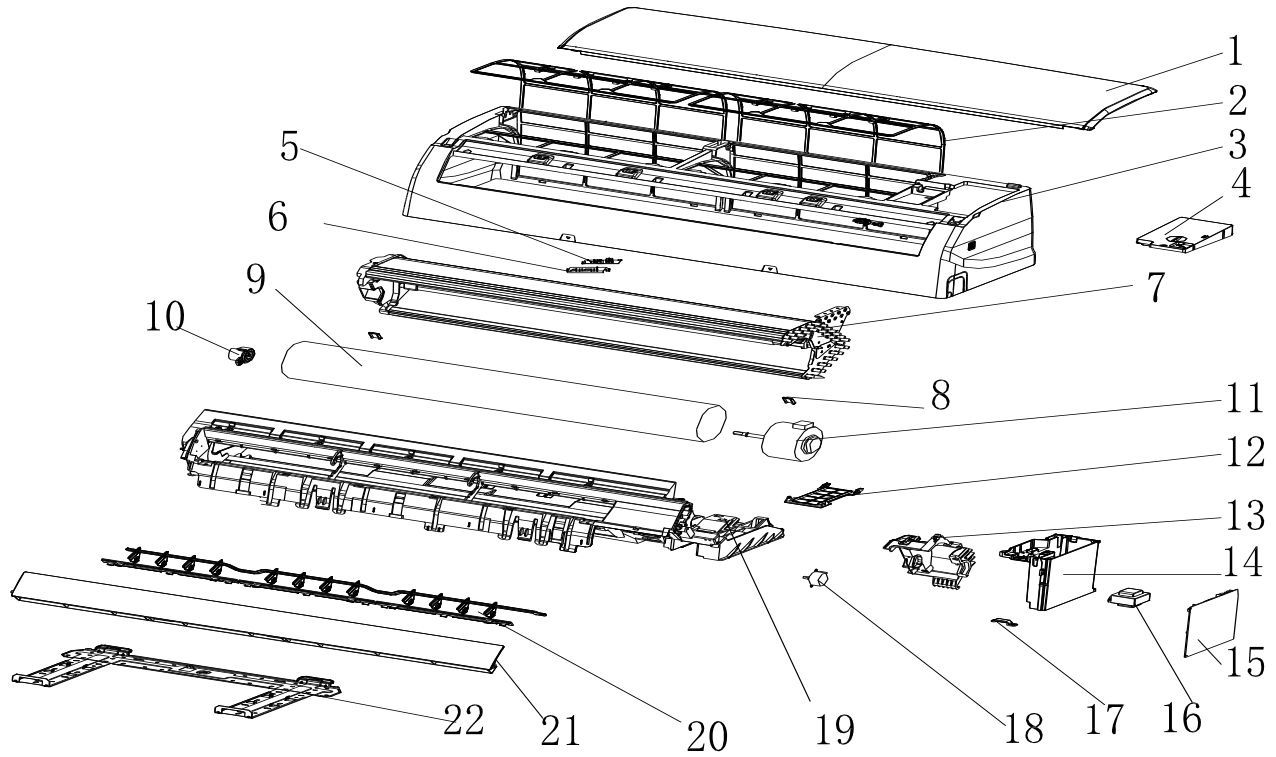

Indoor Unit-MRL1823E

No.	Part No.	Part Name	Q'ty	Remark
1	41106-002201	Front Panel	1	
2	42008-000075	Air Filter	2	
3	41106-002356	Face Frame	1	
4	41105-000146	Electrical Box Cover	1	
5	31102-000084	Display PCB	1	
6	42003-000001	Display PCB Box	1	
7	92011-002814	Evaporator	1	
8	41108-000066	Screw Cover	2	
9	42004-000012	Cross Fan	1	
10	42007-000001	Bearing Mount	1	
11	22001-000267	Indoor Motor	1	
12	41101-000242	In And Out Pipe Fixer	1	
13	41108-000013	Indoor Motor Cover	1	
14	41105-000104	Electrical Box	1	
15	31101-000468	Main PCB	1	
16	10502-100021	Transformer	1	
17	42001-000103	Cable Clamp	1	
18	22001-000321	Vane Motor 1	1	
19	41102-000048	Base	1	
20	41101-000067	Vertical Vane Assembly	2	
21	41103-000149	Vane	1	
22	41109-000041	Installation Plate	1	
23	10104-100014	Indoor Sensor Assembly	1	Not shown in Explosion view
24	42009-000011	Drainage Hose	1	
25	22013-000946	Remote Controller	1	
26	A1101-007310	Indoor Carton	1	
27	A2006-000046	Left Foaming	1	
28	A2006-000027	Right Foaming	1	