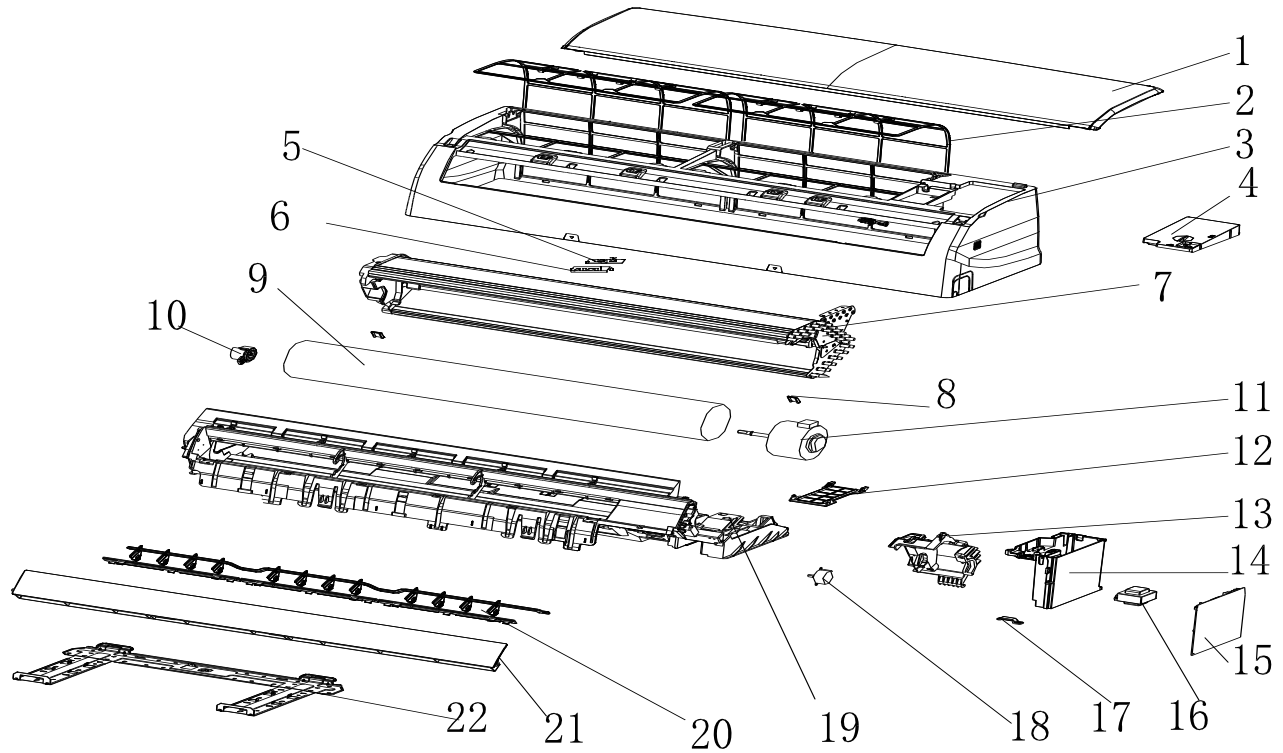

Indoor Unit- MRL1223E

No.	Part No.	Part Name	Q'ty	Remark
1	41106-002199	Front Panel	1	
2	42008-000037	Air Filter	2	
3	41106-002371	Face Frame	1	
4	41201-000068	Electrical Box Cover	1	
5	31102-000084	Display PCB	1	
6	42003-000001	Display PCB Box	1	
7	92011-002812	Evaporator	1	
8	41108-000066	Screw Cover	1	
9	42004-000039	Cross Fan	1	
10	42007-000001	Bearing Mount	1	
11	22001-000261	Indoor Motor	1	
12	41101-000242	In And Out Pipe Fixer	1	
13	42003-000060	Indoor Motor Cover	1	
14	41105-000104	Electrical Box	1	
15	31101-000465	Main PCB	1	
16	10502-100021	Transformer	1	
17	42001-000103	Cable Clamp	1	
18	22001-000313	Vane Motor 1	1	
19	41102-000116	Base	1	
20	41101-000081	Vertical Vane Assembly	2	
21	41103-000101	Vane	1	
22	41109-000042	Installation Plate	1	
23	10104-100014	Indoor Sensor Assembly	1	Not shown in Explosion view
24	42009-000011	Drainage Hose	1	
25	22013-000946	Remote Controller	1	
27	A1101-007309	Indoor Carton	1	
28	A2006-000052	Left Foaming	1	
29	A2006-000032	Right Foaming	1	