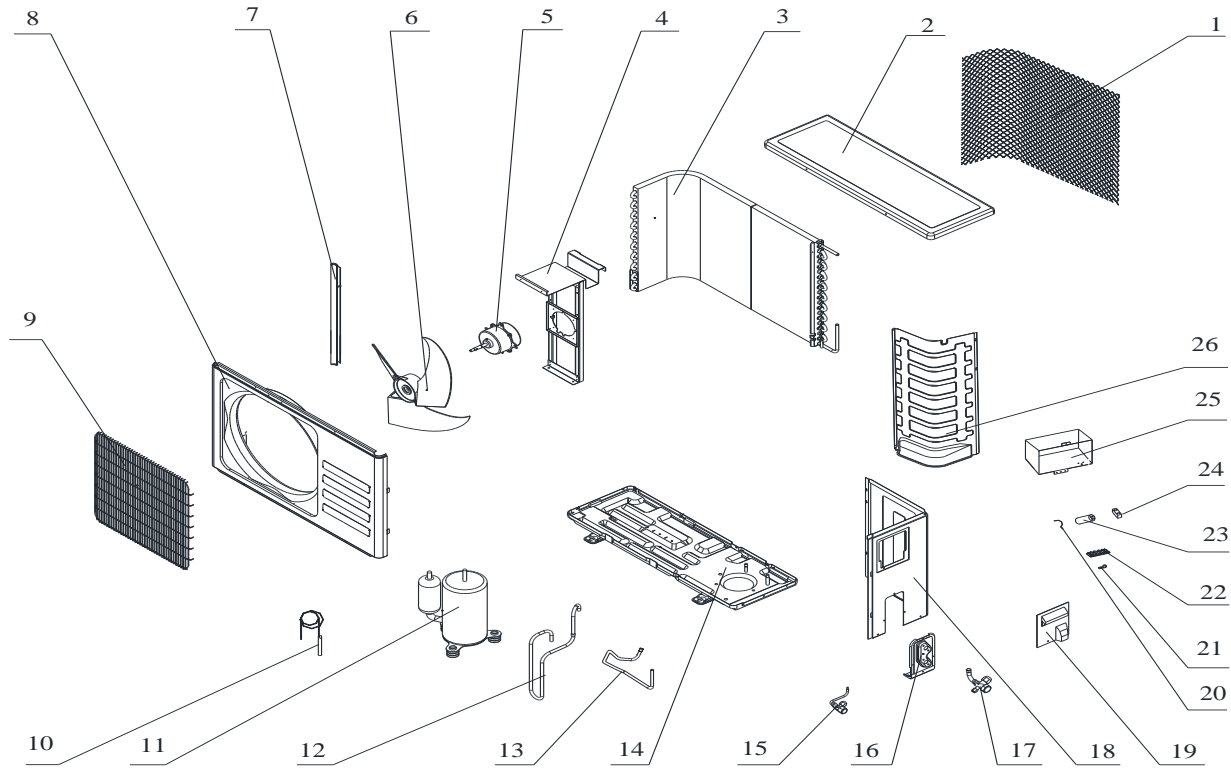

**Outdoor Unit- MRL1223C**

No.	Part No.	Part Name	Q'ty	Remark
1	42011-000109	Grille	1	Optional
2	41207-000023	Top Cover	1	
3	92011-000274	Condenser	1	
4	41203-000037	Outdoor Motor Supporter	1	
5	22001-000013	Outdoor Motor	1	
6	42004-000070	Propeller Fan	1	
7	41205-000124	Left Grille Supporter	1	
8	41206-000041	Front Plate	1	
9	42011-000084	Fan Guard	1	
10	92007-001942	Capillary Assembly	1	
11	92014-000223	Compressor	1	
12	92006-000279	Discharge pipe	1	
13	92006-001442	Suction pipe	1	
14	41202-000062	Base	1	
15	92008-000018	Two-way Valve	1	
16	41204-000010	Valve Supporter	1	
17	92008-000131	Three-way Valve	1	
18	41205-000062	Right Plate	1	
19	41201-000005	Electrical Box Cover	1	
20	42001-000030	Capacitor Strip	1	
21	42001-000035	Cable Clamp(φ7)	1	
22	11304-100006	terminal	1	
23	22003-000009	Compressor Capacitor	1	
24	10303-100019	Fan Motor Capacitor	1	
25	41214-000342	Electrical Parts Box	1	
26	41208-000121	Partition plate	1	
27	A2005-000517	Base carton	1	Not shown in the Explosion view.
28	A1201-007911	Cabinet carton	1	
29	A1202-000027	Base foaming	1	
30	41213-000027	Cover foaming	1	