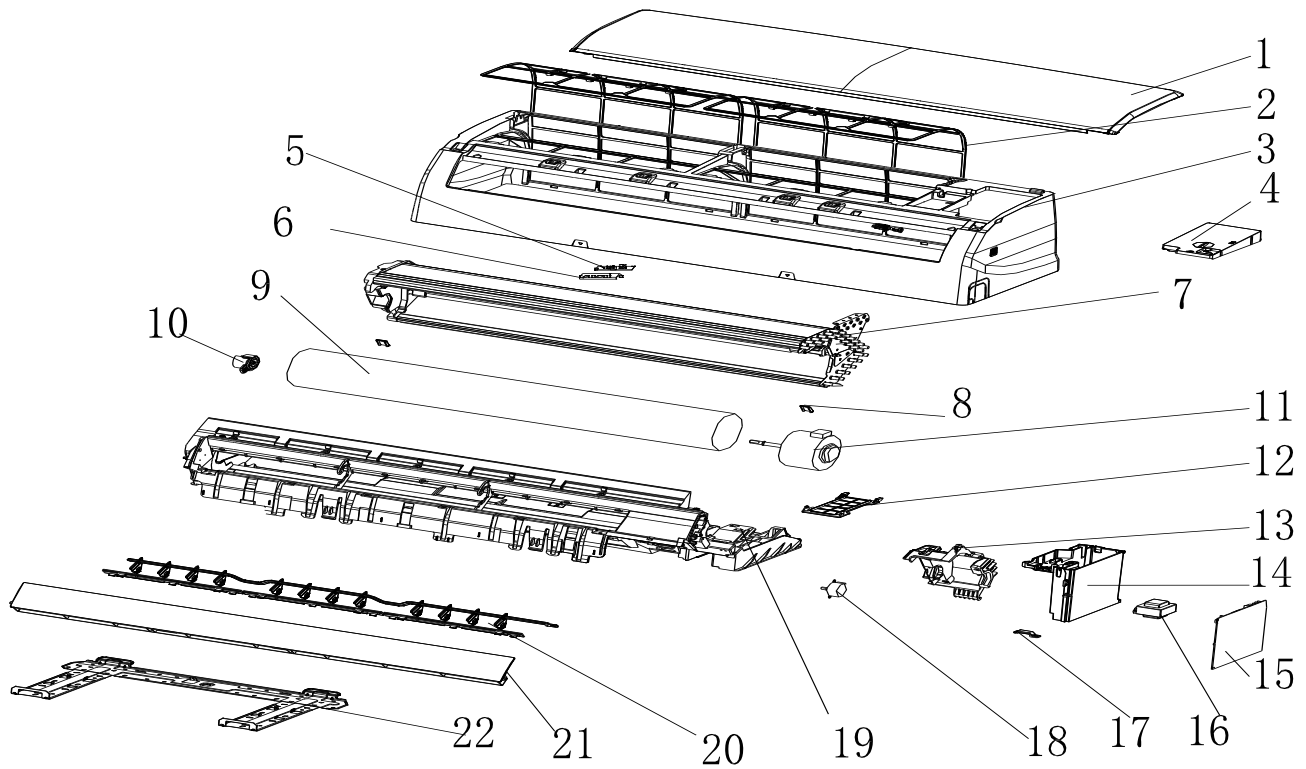

# Indoor Unit- MRL1213E

No.	Part No.	Part Name	Q'ty	Remark
1	41106-002199	Front Panel	1	
2	42008-000037	Air Filter	2	
3	41106-002371	Face Frame	1	
4	41201-000068	Electrical Box Cover	1	
5	31102-000084	Display PCB	1	
6	42003-000001	Display PCB Box	1	
7	92011-002812	Evaporator	1	
8	41108-000066	Screw Cover	1	
9	42004-000039	Cross Fan	1	
10	42007-000001	Bearing Mount	1	
11	22001-000238	Indoor Motor	1	
12	41101-000242	In And Out Pipe Fixer	1	
13	42003-000060	Indoor Motor Cover	1	
14	41105-000104	Electrical Box	1	
15	31101-000461	Main PCB	1	
16	10502-100033	Transformer	1	
17	42001-000112	Cable Clamp	1	
18	22001-000313	Vane Motor 1	1	
19	41199-002735	Base	1	
20	41101-000081	Vertical Vane Assembly	2	
21	41103-000101	Vane	1	
22	41109-000042	Installation Plate	1	
23	10104-100014	Indoor Sensor Assembly	1	Not shown in Explosion view
24	42009-000011	Drainage Hose	1	
25	22013-000946	Remote Controller	1	
27	A1101-007306	Indoor Carton	1	
28	A2006-000052	Left Foaming	1	
29	A2006-000032	Right Foaming	1	