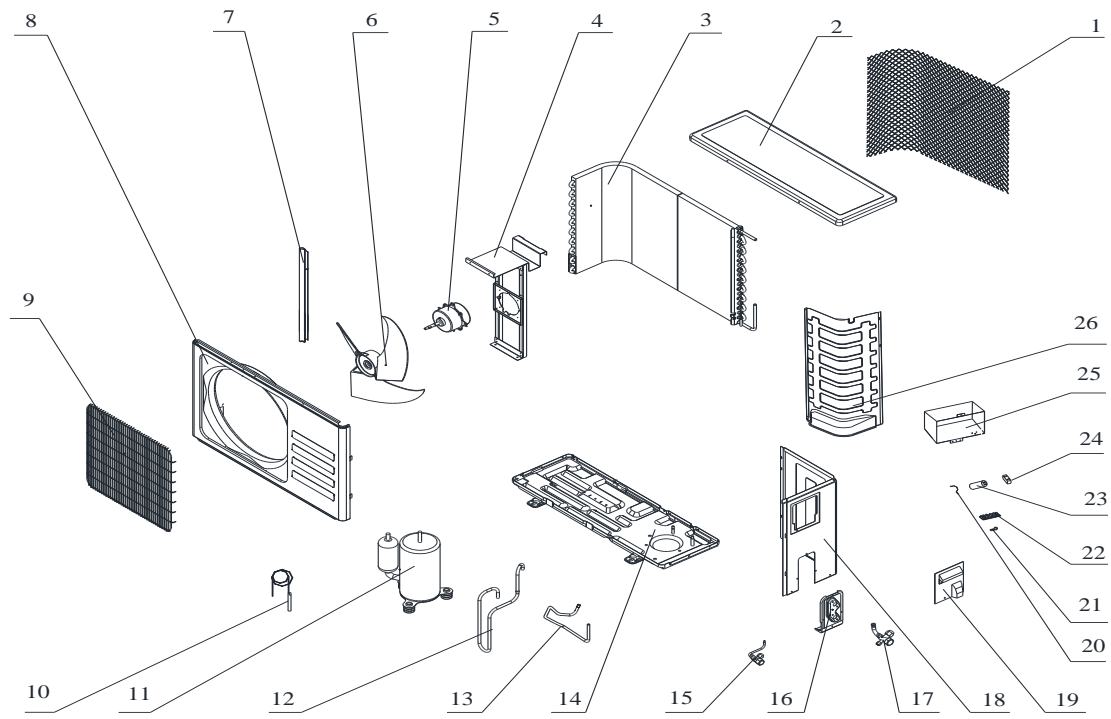

Outdoor Unit- MRL0923C

No.	Part No.	Part Name	Q'ty	Remark
1	42011-000108	Grille	1	Optional
2	41207-000017	Top Cover	1	
3	92011-000904	Condenser	1	
4	41203-000038	Outdoor Motor Supporter	1	
5	22001-000012	Outdoor Motor	1	
6	42004-000072	Propeller Fan	1	
7	41205-000126	Left Grille Supporter	1	
8	41206-000030	Front Plate	1	
9	42011-000068	Fan Guard	1	
10	92007-001823	Capillary Assembly	1	
11	92014-000249	Compressor	1	
12	92006-000320	Discharge pipe	1	
13	92006-001480	Suction pipe	1	
14	41202-000163	Base	1	
15	92008-000043	Two-way Valve	1	
16	41204-000012	Valve Supporter	1	
17	92008-000115	Three-way Valve	1	
18	41205-000056	Right Plate	1	
19	41201-000004	Electrical Box Cover	1	
20	42001-000029	Capacitor Strip	1	
21	42001-000035	Cable Clamp(φ7)	1	
22	11304-100006	terminal	1	
23	22003-000005	Compressor Capacitor	1	
24	10303-100020	Fan Motor Capacitor	1	
25	41214-000342	Electrical Parts Box	1	
26	41208-000118	Partition plate	1	
27	A1401-000010	Base carton	1	Not shown in the Explosion view.
28	A1201-008997	Cabinet carton	1	
29	A1202-000035	Base foaming	1	
30	A1202-000001	Cover foaming	1	