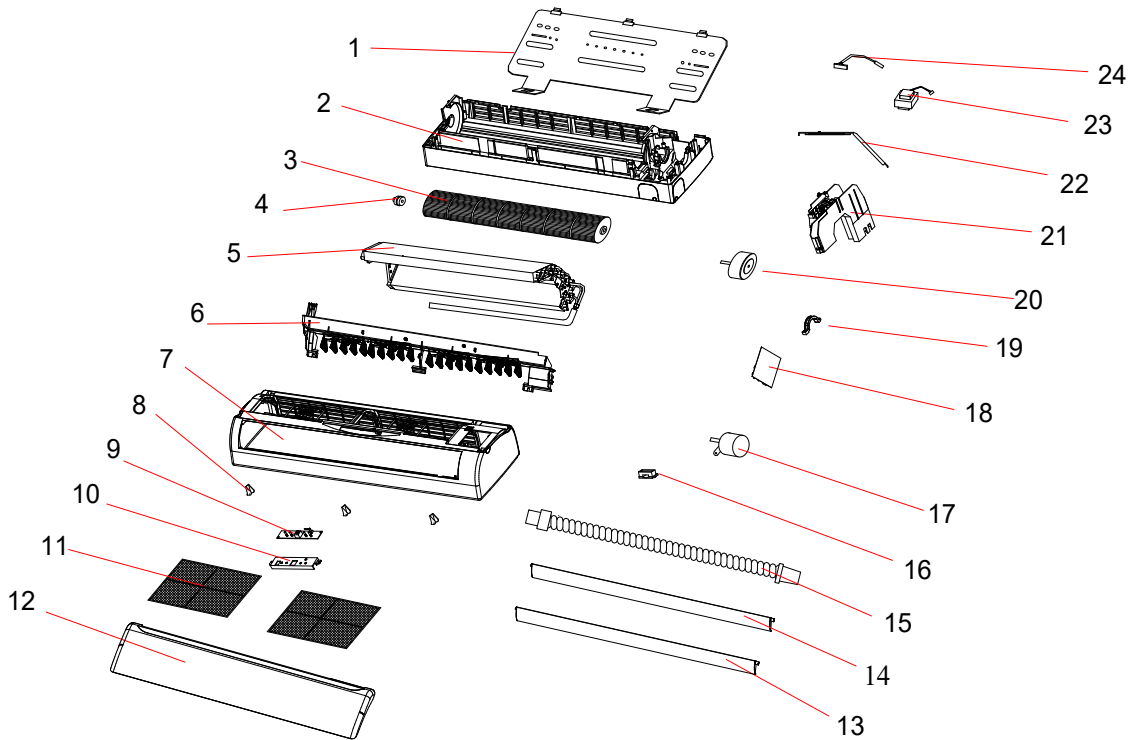

Exploded View MGTC2423E-20

No.	Part No.	Part Name	Qty	Remark
1	41109-000028	Installation Plate	1	
2	41199-002746	Base	1	
3	42004-000042	Cross Fan	1	
4	42007-000001	Bearing Mount	1	
5	92011-004785	Evaporator	1	
6	41103-000064	Water Drainage Assembly	1	
7	41106-002275	Face Frame	1	
8	41108-000066	Screw Cover	3	
9	31102-000085	Display PCB	1	
10	42003-000001	Display PCB Box	1	
11	42008-000041	Air Filter	2	
12	41106-002203	Front Panel	1	
13	41103-000317	Up Vane	1	
14	41103-000312	Down Vane	1	
15	42009-000004	Drainage Hose	1	
16	42001-000103	Cable Clamp	1	
17	22001-000357	Vane Motor	2	
18	31101-000256	Main PCB	1	
19	41108-000006	Indoor Motor Cover	1	
20	22001-000240	Indoor Motor	1	

Exploded View MGTC2423E-20

No.	Part No.	Part Name	Qty	Remark
21	41105-000139	Electrical Box	1	
22	41211-000080	Electrical Box Cover	1	
23	NO	Transformer	1	
24	10104-100022	Indoor Sensor Assembly	1	
25	22013-000946	Remote Controller	1	Not shown in Explosion view
	32001-000033	WIFI	1	
27	A1101-007184	Indoor Carton	1	
28	A2004-000284	Left Foaming	1	
29	A2004-000332	Right Foaming	1	
30	A1101-005787	Middle Foaming Supporter	1	