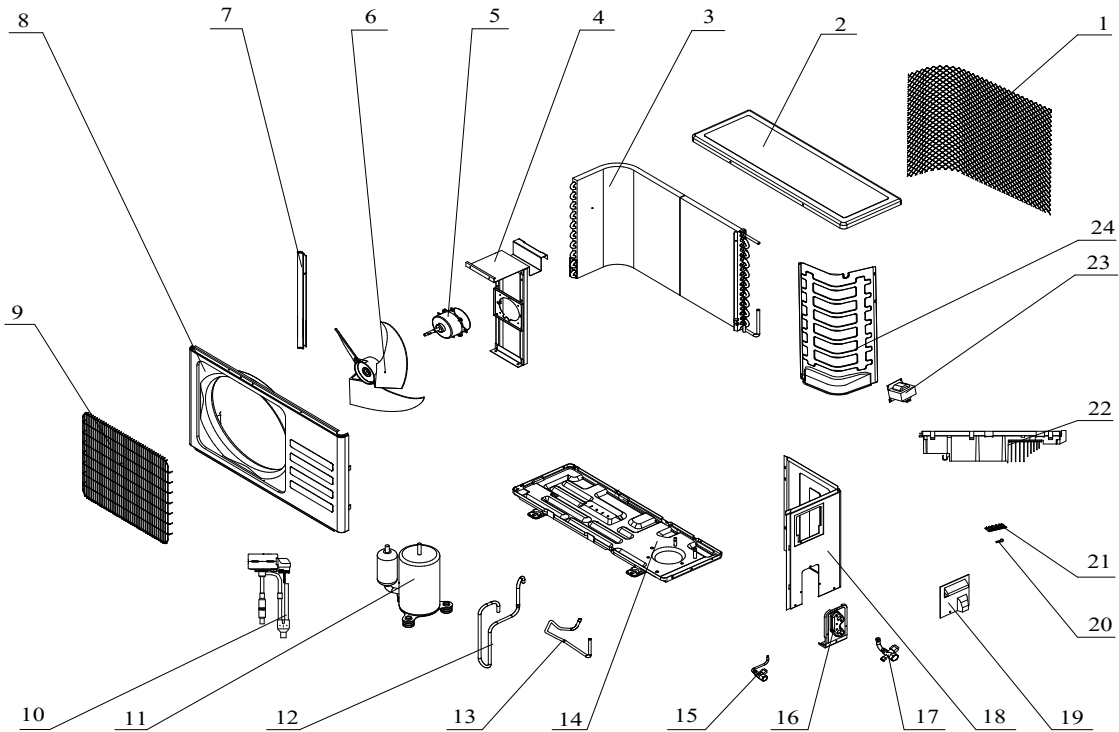

Exploded View MGTC2423C-20

No.	Part No.	Part Name	Qty	Remark
1	42011-000188	Grille	1	
2	41207-000028	Top cover	1	
3	92011-004798	Condenser	1	
4	41203-000049	Outdoor motor supporter	1	
5	22001-000110	Outdoor motor	1	
6	42004-000105	Propeller fan	1	
7	41205-000117	Left grille supporter	1	
8	41206-000058	Front plate	1	
9	42011-000039	Fan guard	1	
10	92007-002133	Capillary assembly	1	
11	92014-000318	Compressor	1	
12	92006-000381	Discharge Pipe	1	
13	92007-005313	Suction Pipe	1	
14	41202-000186	Base	1	
15	92007-001052	Two-way valve	1	
16	41204-000018	Valve supporter	1	
17	92007-001042	Three-way valve	1	
18	41205-000088	Right plate	1	
19	41201-000044	Electrical box cover	1	
20	42001-000036	Cable clamp	1	

Exploded View MGTC2423C-20

No.	Part No.	Part Name	Qty	Remark
21	11304-100045	Terminal	1	
22	31201-001013	Outdoor PCB assembly	1	
23	22011-000004	Inductor	1	
24	41208-000155	Partition plate	1	
25	10104-100030	Pipe Temp. sensor and outdoor Temp. sensor	1	Not shown in explosion view
26	10104-100037	Discharge Temp. sensor	1	
27	A1201-007784	Cabinet Carton	1	
28	A2005-000521	Base carton	1	
29	A1202-000030	Base foaming	1	
30	41110-000204	Cover foaming	1	