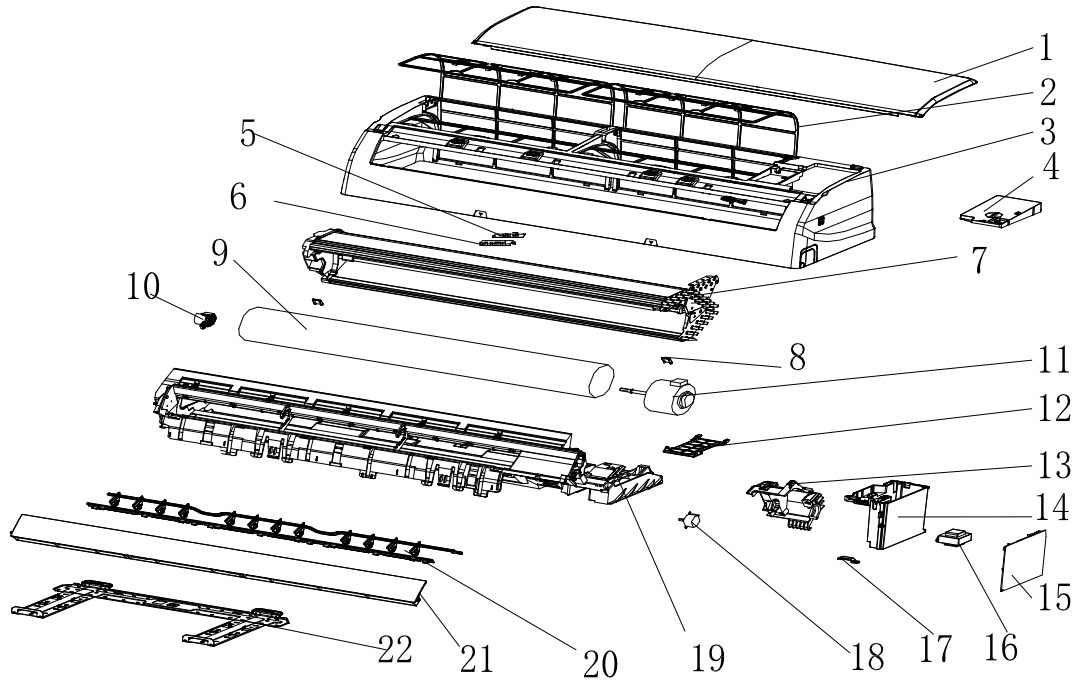

## Exploded View MGTC1823E-20

No.	Part No.	Part Name	Qty	Remark
1	41106-002202	Front Panel	1	
2	42008-000001	Air Filter	2	
3	41106-002351	Face Frame	1	
4	41211-000079	Electrical Box Cover	1	
5	31102-000084	Display PCB	1	
6	42003-000001	Display PCB Box	1	
7	92011-004728	Evaporator	1	
8	41108-000066	Screw Cover	2	
9	42004-000002	Cross Fan	1	
10	42007-000001	Bearing Mount	1	
11	22001-000257	Indoor Motor	1	
12	41101-000224	In And Out Pipe Fixer	1	
13	42003-000045	Indoor Motor Cover	1	
14	41105-000134	Electrical Box	1	
15	31101-000273	Main PCB	1	
16	NO	Transformer	1	
17	42001-000103	Cable Clamp	1	
18	22001-000321	Vane Motor 1	1	
19	41102-000076	Base	1	
20	41101-000042	Vertical Vane Assembly	3	

## Exploded View MGTC1823E-20

No.	Part No.	Part Name	Qty	Remark
21	41103-000142	Vane	1	
22	41109-000019	Installation Plate	1	
23	10104-100014	Indoor Sensor Assembly	1	Not shown in Explosion view
24	22013-000946	Remote Controller	1	
25	42009-000011	Drainage Hose	1	
26	32001-000033	WIFI	1	
27	81102-002993	Indoor Carton	1	
28	A2006-000070	Left Foaming	1	
29	A2006-000068	Right Foaming	1	
30	42005-000069	Middle support	1	