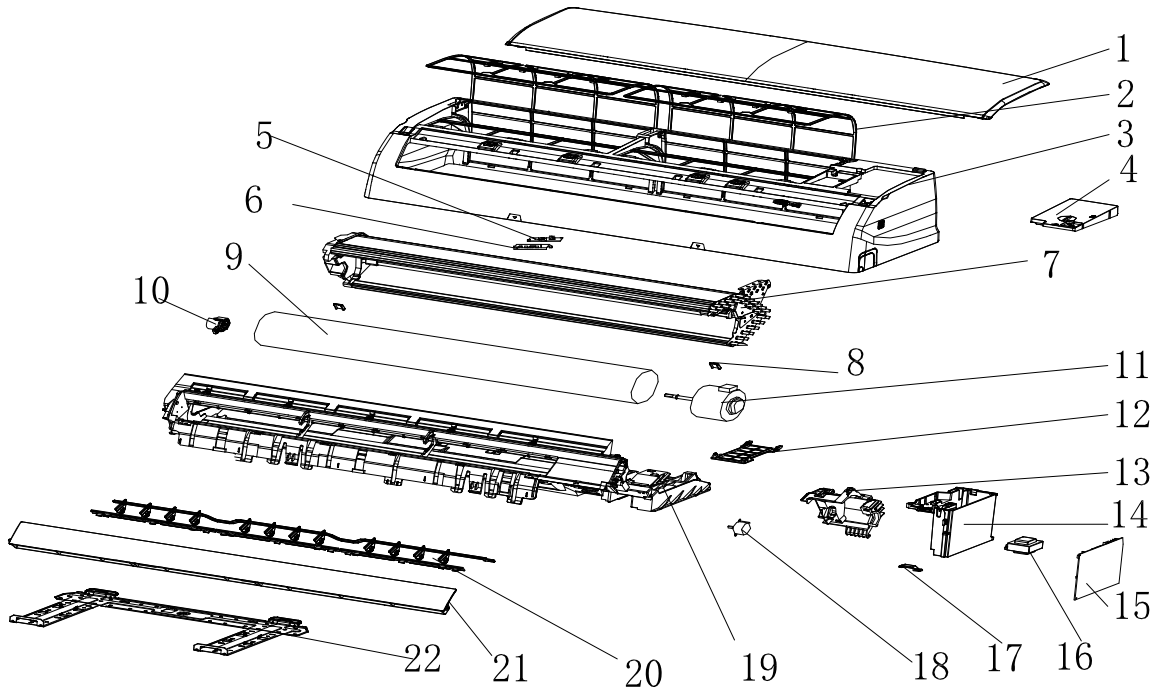

## Exploded View MGTC1223E-20

No.	Part No.	Part Name	Qty	Remark
1	41106-003591	Front Panel	1	
2	42008-000039	Air Filter	2	
3	41106-002375	Face Frame	1	
4	41211-000077	Electrical Box Cover	1	
5	31102-000084	Display PCB	1	
6	42003-000001	Display PCB Box	1	
7	92011-004784	Evaporator	1	
8	41108-000066	Screw Cover	2	
9	42004-000001	Cross Fan	1	
10	42007-000001	Bearing Mount	1	
11	22001-000267	Indoor Motor	1	
12	41101-000242	In And Out Pipe Fixer	1	
13	42003-000051	Indoor Motor Cover	1	
14	41105-000134	Electrical Box	1	
15	31101-000261	Main PCB	1	
16	NO	Transformer	1	
17	42001-000103	Cable Clamp	1	
18	22001-000313	Vane Motor 1	1	
19	41102-000091	Base	1	
20	41101-000082	Vertical Vane Assembly	2	

## Exploded View MGTC1223E-20

No.	Part No.	Part Name	Qty	Remark
21	41103-000102	Vane	1	
22	41109-000041	Installation Plate	1	
23	10104-100014	Indoor Sensor Assembly	1	Not shown in Explosion view
24	22013-000946	Remote Controller	1	
25	32001-000047	WIFI	1	
26	42009-000011	Drainage Hose	1	
27	A1101-008531	Indoor Carton	1	
28	41110-000217	Left Foaming	1	
29	41110-000262	Right Foaming	1	