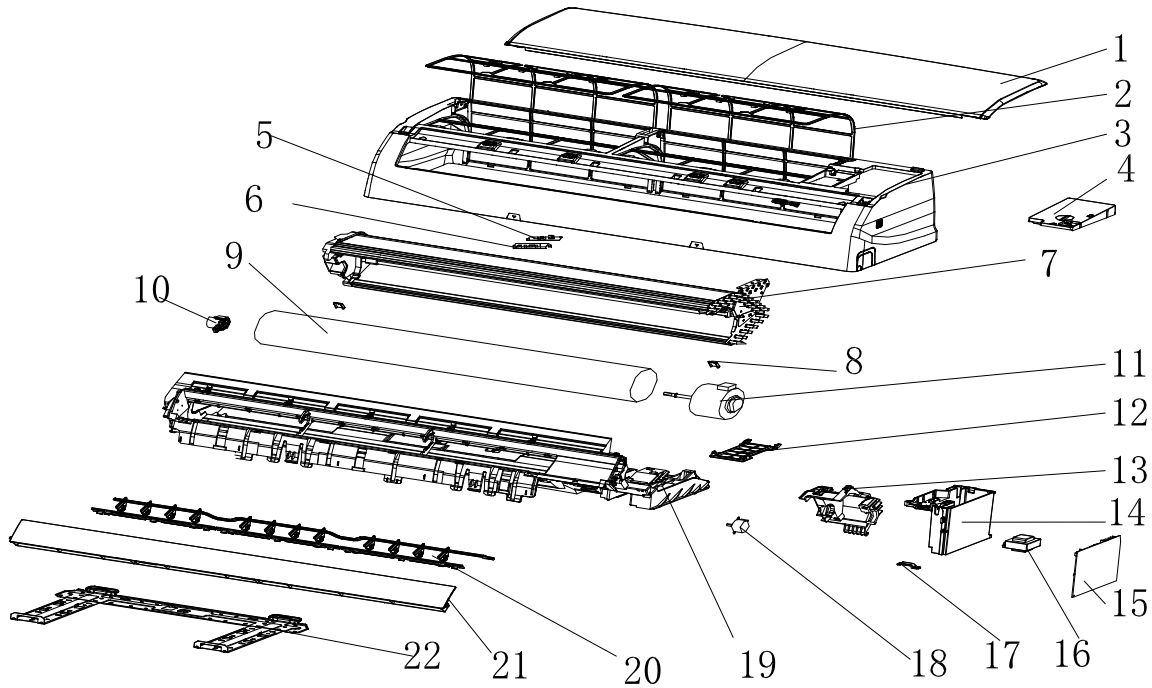

Exploded View MGTC1213E-20

No.	Part No.	Part Name	Qty	Remark
1	41106-003591	Front Panel	1	
2	42008-000039	Air Filter	2	
3	41106-002375	Face Frame	1	
4	41211-000077	Electrical Box Cover	1	
5	31102-000084	Display PCB	1	
6	42003-000001	Display PCB Box	1	
7	92011-004784	Evaporator	1	
8	41108-000066	Screw Cover	2	
9	42004-000001	Cross Fan	1	
10	42007-000001	Bearing Mount	1	
11	22001-000307	Indoor Motor	1	
12	41101-000242	In And Out Pipe Fixer	1	
13	42003-000051	Indoor Motor Cover	1	
14	41105-000134	Electrical Box	1	
15	31101-000272	Main PCB	1	
16	NO	Transformer	1	
17	42001-000103	Cable Clamp	1	
18	22001-000313	Vane Motor 1	1	
19	41102-000091	Base	1	
20	41101-000082	Vertical Vane Assembly	2	

Exploded View MGTC1213E-20

No.	Part No.	Part Name	Qty	Remark
21	41103-000102	Vane	1	
22	41109-000041	Installation Plate	1	
23	10104-100014	Indoor Sensor Assembly	1	Not shown in Explosion view
24	22013-000946	Remote Controller	1	
	32001-000057	WIFI	1	
26	42009-000011	Drainage Hose	1	
28	A1101-007058	Indoor Carton	1	
29	41110-000217	Left Foaming	1	
30	41110-000262	Right Foaming	1	