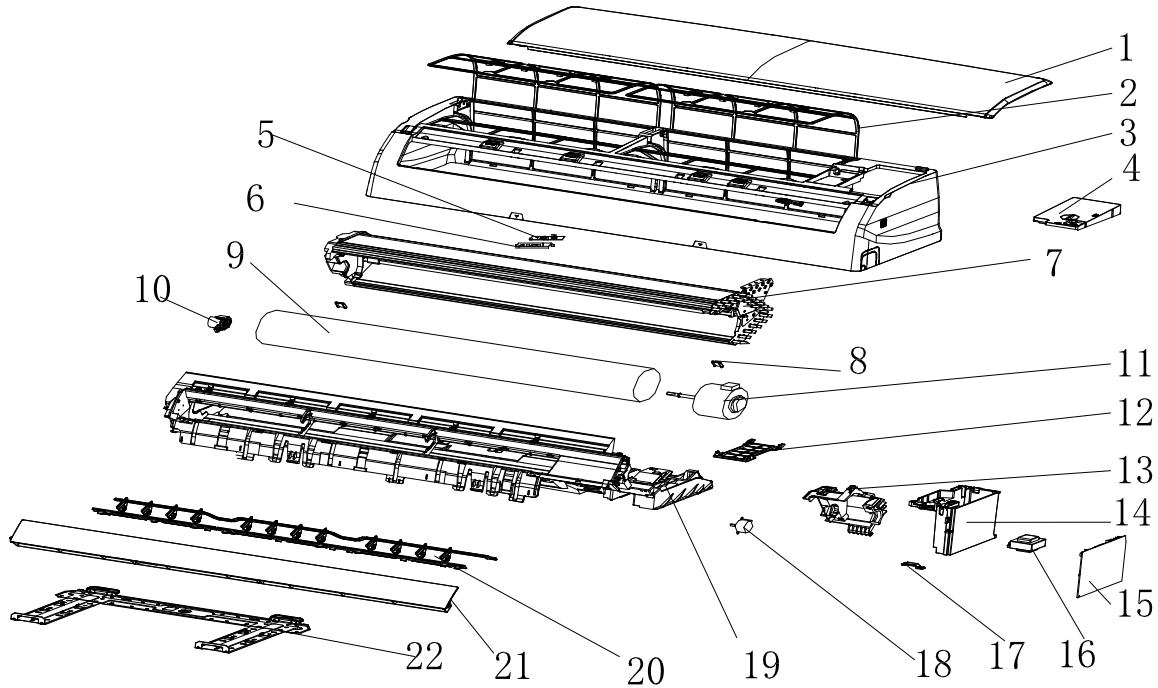

Exploded View MGTC0923E-20

No.	Part No.	Part Name	Qty	Remark
1	41106-003591	Front Panel	1	
2	42008-000039	Air Filter	2	
3	41106-002375	Face Frame	1	
4	41211-000077	Electrical Box Cover	1	
5	31102-000084	Display PCB	1	
6	42003-000001	Display PCB Box	1	
7	92011-004784	Evaporator	1	
8	41108-000066	Screw Cover	2	
9	42004-000001	Cross Fan	1	
10	42007-000001	Bearing Mount	1	
11	22001-000267_UM	Indoor Motor	1	
12	41101-000242	In And Out Pipe Fixer	1	
13	42003-000051	Indoor Motor Cover	1	
14	41105-000134	Electrical Box	1	
15	31101-000247_UM	Main PCB	1	
16	NO	Transformer	1	
17	42001-000103	Cable Clamp	1	
18	22001-000313	Vane Motor 1	1	
19	41102-000091	Base	1	
20	41101-000082	Vertical Vane Assembly	2	

Exploded View MGTC0923E-20

No.	Part No.	Part Name	Qty	Remark
21	41103-000102	Vane	1	
22	41109-000041	Installation Plate	1	
23	10104-100014	Indoor Sensor Assembly	1	Not shown in Explosion view
24	22013-000946	Remote Controller	1	
25	32001-000057	Wifi	1	
26	A1101-007281	Indoor Carton	1	
27	41110-000217	Left Foaming	1	
28	41110-000262	Right Foaming	1	