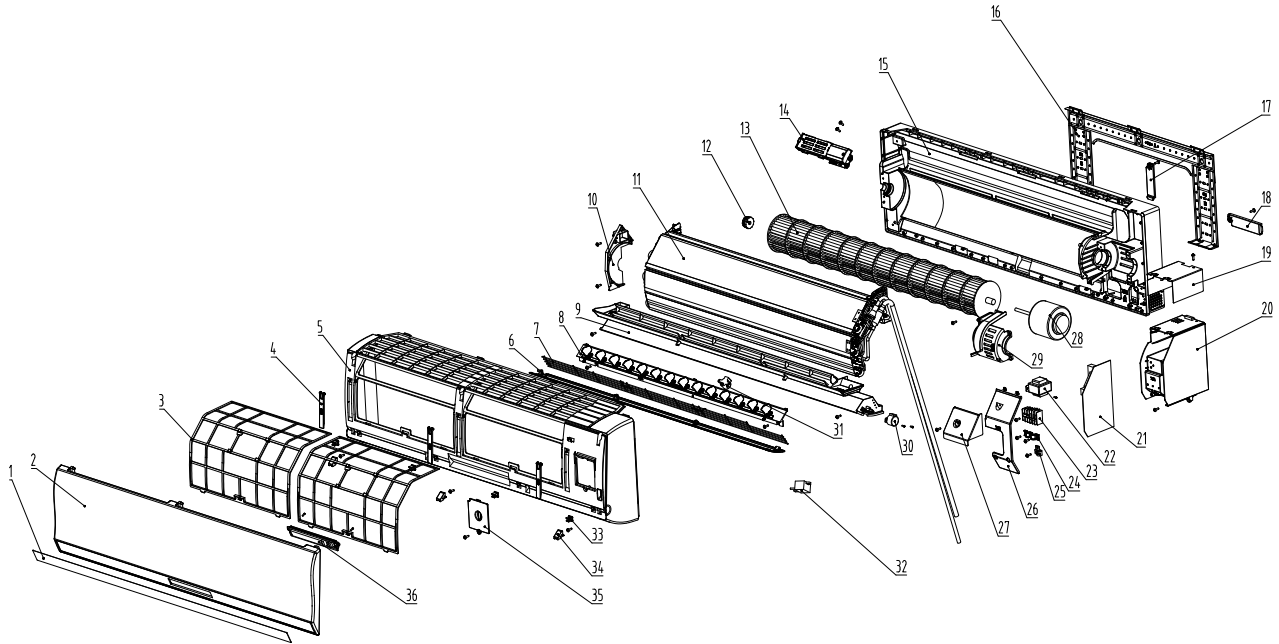

## Exploded View - MGC2423E

No.	Part No.	Part Name	Qty	Remark
1	N/A	Ornamental strip		
2	N/A	Panel		
3	N/A	Filter		
4	N/A	Support bar		
5	N/A	Medium frame		
6	N/A	Vertical airflow vanes		
7	N/A	Air outlet net		
8	N/A	Air deflector		
9	N/A	Air outlet frame assembly		
10	N/A	Left-hand propping holder for evaporator		
11	N/A	Coil assemble		
12	N/A	Bearing for cross-flow fan		
13	N/A	Cross-flow fan		
14	N/A	Electric precipitator		
15	N/A	Chassis assembly		
16	N/A	Mounting plate		
17	N/A	Tube clip A		
18	N/A	Tube clip B		
19	N/A	Steel coat of control box		
20	N/A	Control box		
21	N/A	PCB		
22	N/A	Transformer		
23	N/A	Terminal board		
24	N/A	Cable clap		
25	N/A	Wiring plate		
26	N/A	Control box cover		
27	N/A	Top cover		

## Exploded View - MGC2423E

No.	Part No.	Part Name	Qty	Remark
28	N/A	Indoor fan motor		
29	N/A	Motor cover		
30	N/A	Vertical step motor		
31	N/A	Horizontal step motor		
32	N/A	Anion generator subassembly		
33	N/A	Screw		
34	N/A	Screw cover		
35	N/A	Medium frame cover		
36	N/A	Display board assembly		