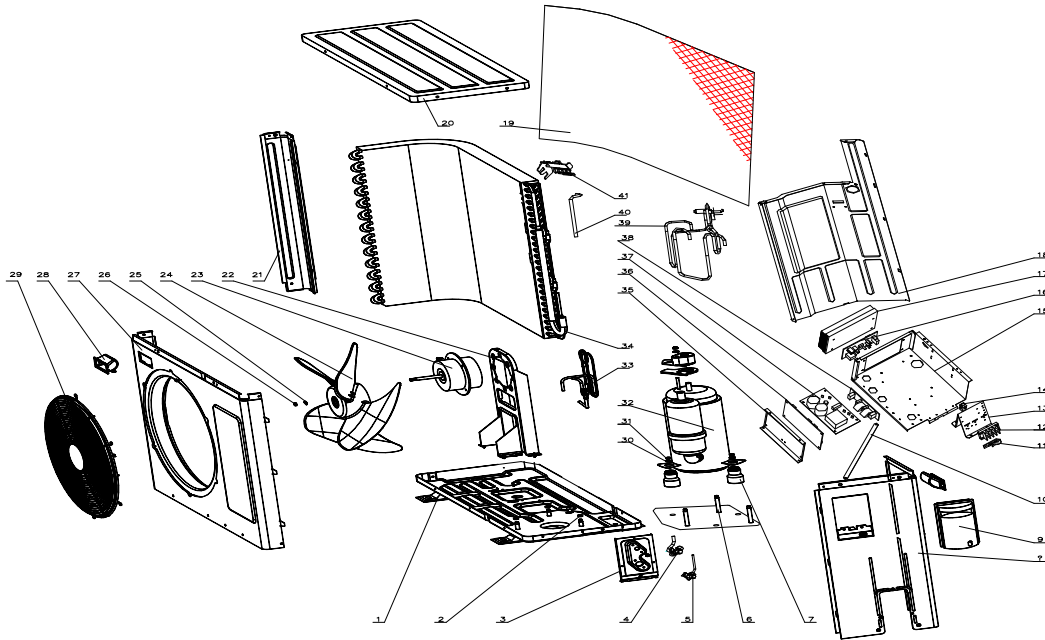

Exploded View - MGC2423C

No.	Part No.	Part Name	Qty	Remark
1	N/A	Chassis assembly		
2	N/A	Hex nut		
3	N/A	Valve plate		
4	N/A	Liquid valve assembly		
5	N/A	Gas valve assembly		
6	N/A	Small chassis		
7	N/A	Compressor washer		
8	N/A	Right side plate		
9	N/A	Handle		
10	N/A	Holder for electrical controller box		
11	N/A	Wiring press plate		
12	N/A	Terminal board		
13	N/A	Electrical control box C		
14	N/A	Fuse protector		
15	N/A	Electrical control box A		
16	N/A	IPM modular		
17	N/A	Radiator		
18	N/A	Partition panel		
19	N/A	Plastic net		
20	N/A	Top cover		
21	N/A	Left side plate		
22	N/A	Motor bracket		
23	N/A	Fan motor		
24	N/A	Axial-flow fan		
25	N/A	Spring washer		
26	N/A	Hold-down nut		
27	N/A	Panel		

Exploded View - MGC2423C

No.	Part No.	Part Name	Qty	Remark
28	N/A	Handle		
29	N/A	Panel net		
30	N/A	Compressor washer		
31	N/A	Hex nut for compressor		
32	N/A	Compressor		
33	N/A	Capillary assembly		
34	N/A	Condenser assembly		
35	N/A	Electrical control box B		
36	N/A	Main board		
37	N/A	PFC board		
38	N/A	EMC board		
39	N/A	4 way valve assembly		
40	N/A	Air inlet tube of condenser		
41	N/A	Temperature sensor bracket		