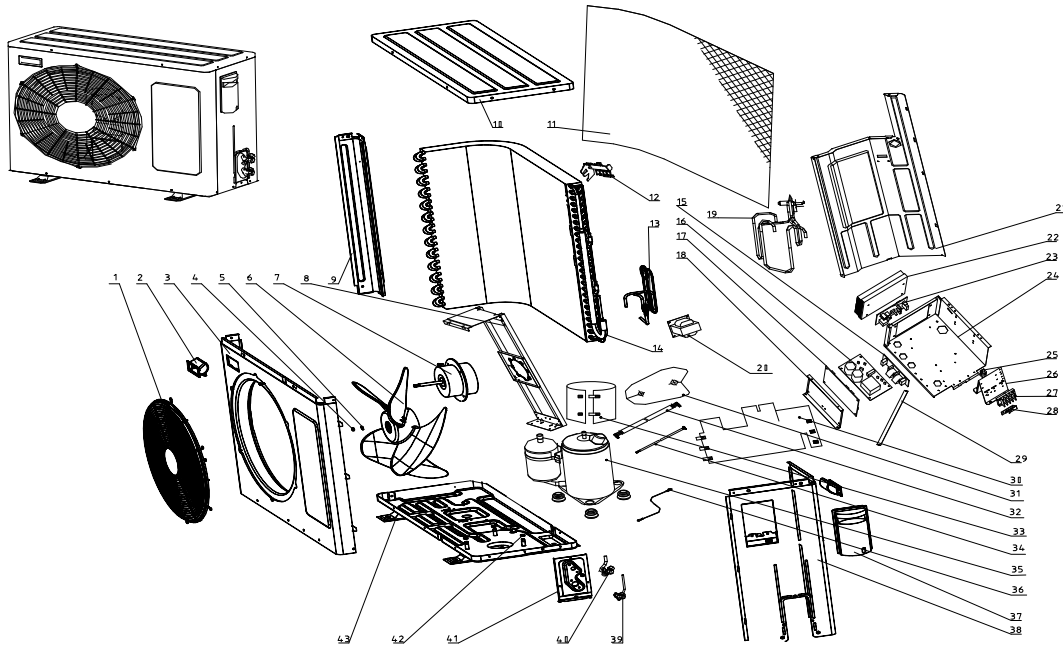

Exploded View - MGC1823C

No.	Part No.	Part Name	Qty	Remark
0	N/A	ODU		
1	N/A	Plastic grille		
2	N/A	Handle		
3	N/A	Front panel		
4	N/A	Screw nut		
5	N/A	Spring washer		
6	N/A	Axial flow fan		
7	N/A	ODU fan motor		
8	N/A	Motor support		
9	N/A	Left side support plate		
10	N/A	Top cover		
11	N/A	Rear grille (plastic)		
12	N/A	Sensor holder		
13	N/A	Capillary assembly		
14	N/A	Condenser assembly		
15	N/A	PFC		
16	N/A	Capacitor		
17	N/A	Main control board		
18	N/A	Control box		
19	N/A	4-way valve tubing assembly		
20	N/A	Reactor		
21	N/A	Partition board		
22	N/A	Radiator		
23	N/A	Module board		
24	N/A	Control box		
25	N/A	Thermal cut-off		
26	N/A	Control box		

Exploded View - MGC1823C

No.	Part No.	Part Name	Qty	Remark
27	N/A	Terminal board (4 blocks)		
28	N/A	Cable clamp		
29	N/A	Control box support		
30	N/A	Compressor noise-absorption sponge		
31	N/A	Compressor noise-absorption sponge		
32	N/A	Compressor wire		
33	N/A	Compressor noise-absorption sponge		
34	N/A	OLP wire		
35	N/A	Compressor		
35.1	N/A	Shock absorption cushion		
35.2	N/A	External protector		
35.3	N/A	Terminal cover		
36	N/A	OD temperature sensor		
36	N/A	Discharge temperature sensor		
36	N/A	OD coil temperature sensor		
37	N/A	E-parts cover		
38	N/A	Right side panel		
39	N/A	Liquid valve		
40	N/A	Gas valve		
41	N/A	Valve plate		
42	N/A	Screw		
43	N/A	Chassis assembly		